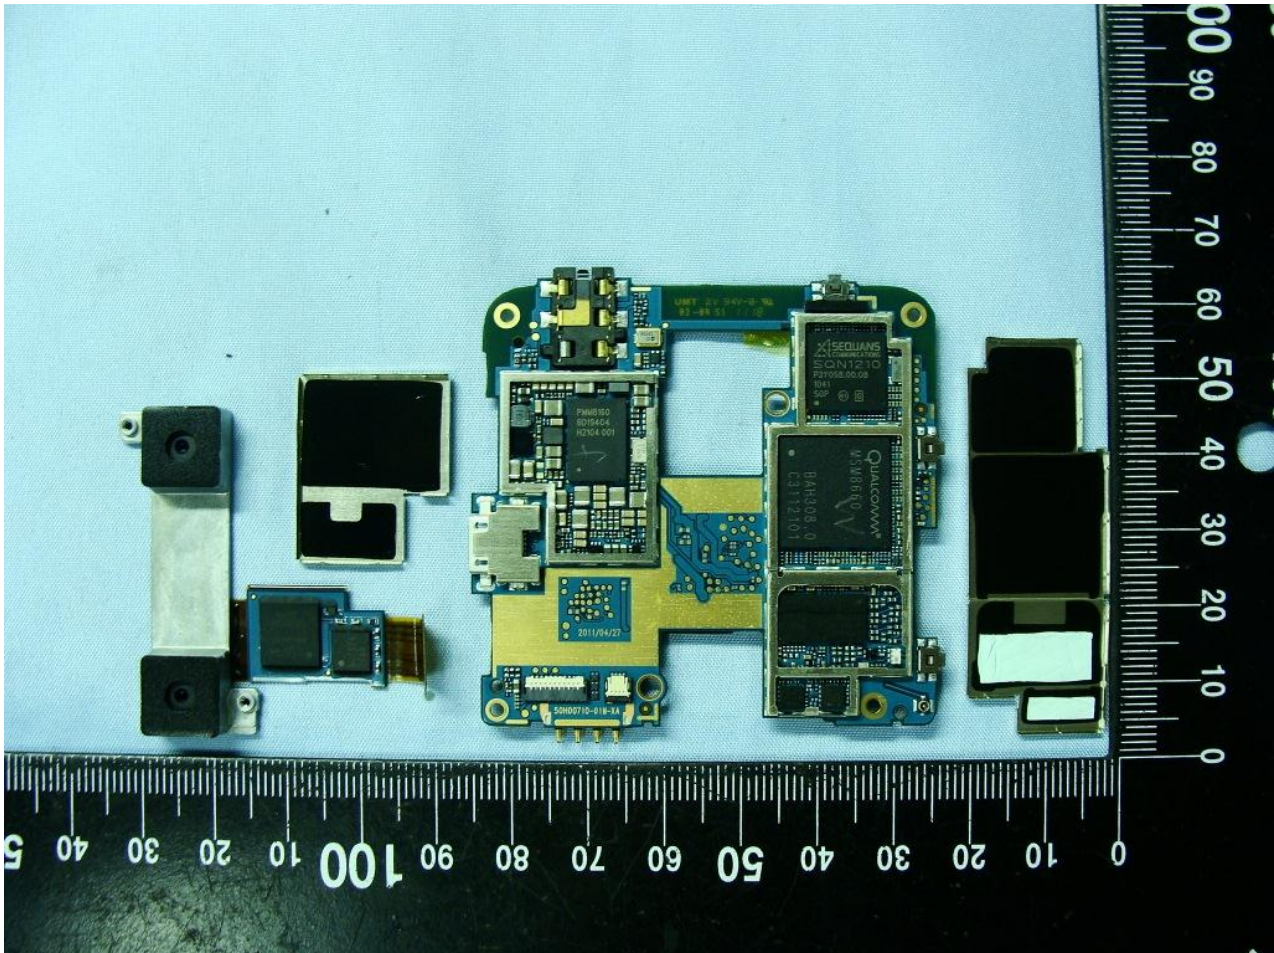

3. Internal Photograph of EUT

Model Name: CDMA_HTI12

Model Name: CDMA_HTI12

Model Name: CDMA__HTI12

CDMA Main Antenna

Model Name: CDMA_HTI12

WLAN and Bluetooth Antenna <Tx / Rx>

Model Name: CDMA_HT112

CDMA Diversity
Antenna < Rx Only >

Model Name: CDMA_HT112

WiMAX Antenna <Tx/Rx>

Model Name: CDMA__HT112

WiMAX AUX Antenna

Model Name: CDMA_HT112