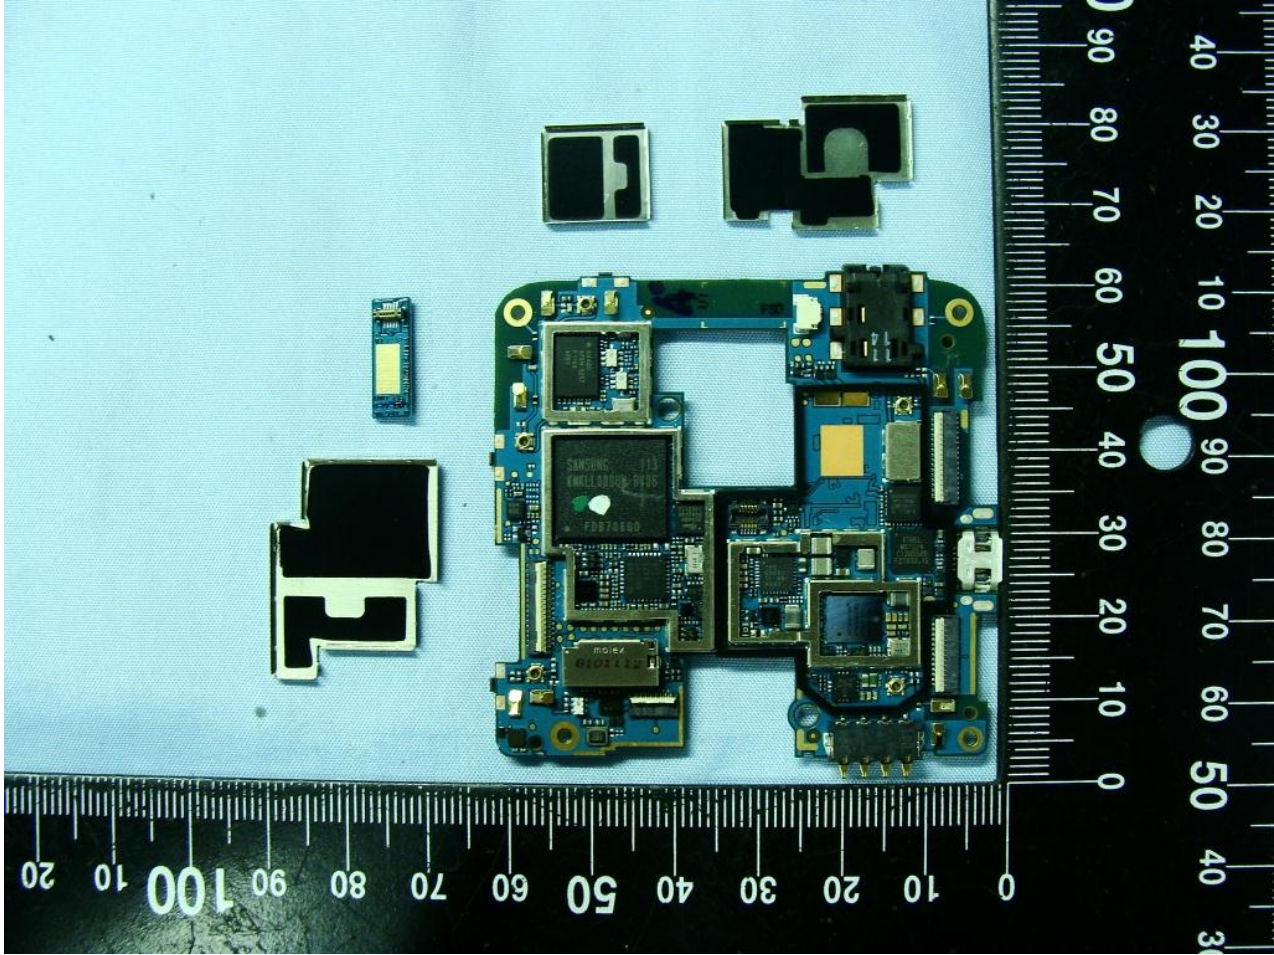

3. Internal Photograph of EUT

Model Name: CDMA_HTI12

Model Name: CDMA_HTI12

Model Name: CDMA__HTI12

CDMA Main Antenna

Model Name: CDMA_HTI12

WLAN and Bluetooth Antenna <Tx / Rx>

Model Name: CDMA_HT112

CDMA Diversity
Antenna < Rx Only >

Model Name: CDMA_HT112

WiMAX Antenna <Tx/Rx>

Model Name: CDMA__HT112

WiMAX AUX Antenna

Model Name: CDMA_HT112