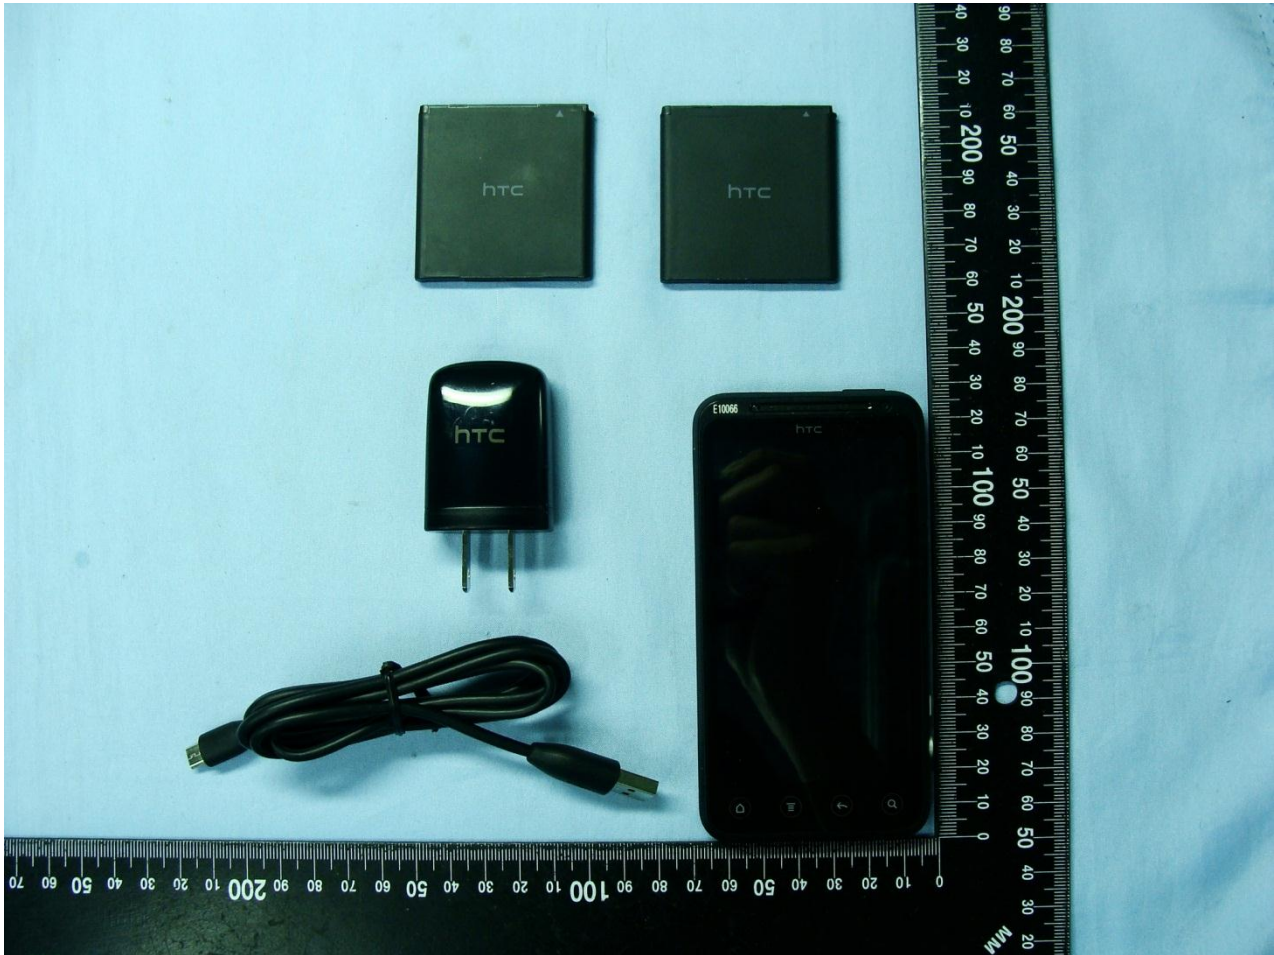

1. External Photograph of EUT

Model Name: CDMA_HTI12

Model Name: CDMA_HTI12

2. **Photograph of Accessory**

Model Name: CDMA_HTI12

List of Accessory:

Specification of Accessory		
AC Adapter	Brand Name	HTC
	Manufacturer	DELTA
	Model Name	EADP-5MB B
Battery 1	Brand Name	HTC
	Manufacturer	Wtenergy
	Model Name	BG86100(35H00166-00M)
Battery 2	Brand Name	HTC
	Manufacturer	Wtenergy
	Model Name	BG86100(35H00157-00M)
USB Cable	Brand Name	HTC
	Manufacturer	MEC
	Model Name	DCM 410

Remark: For accessories equipped with this EUT, please refer to the following photos.

Model Name: CDMA_HTI12

Model Name: CDMA_HTI12

Model Name: CDMA_HTI12

Battery 1

Model Name: CDMA_HTI12

Battery 2