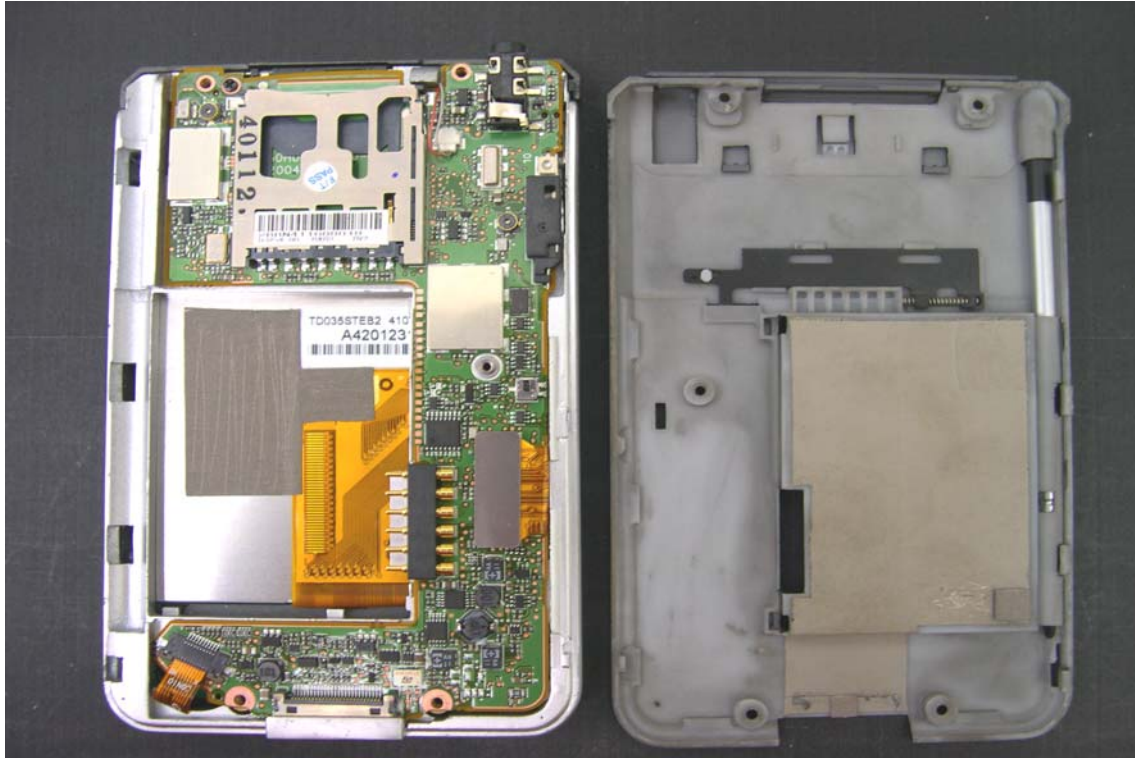

Internal Photo

Main board - Bluetooth

Bluetooth Module