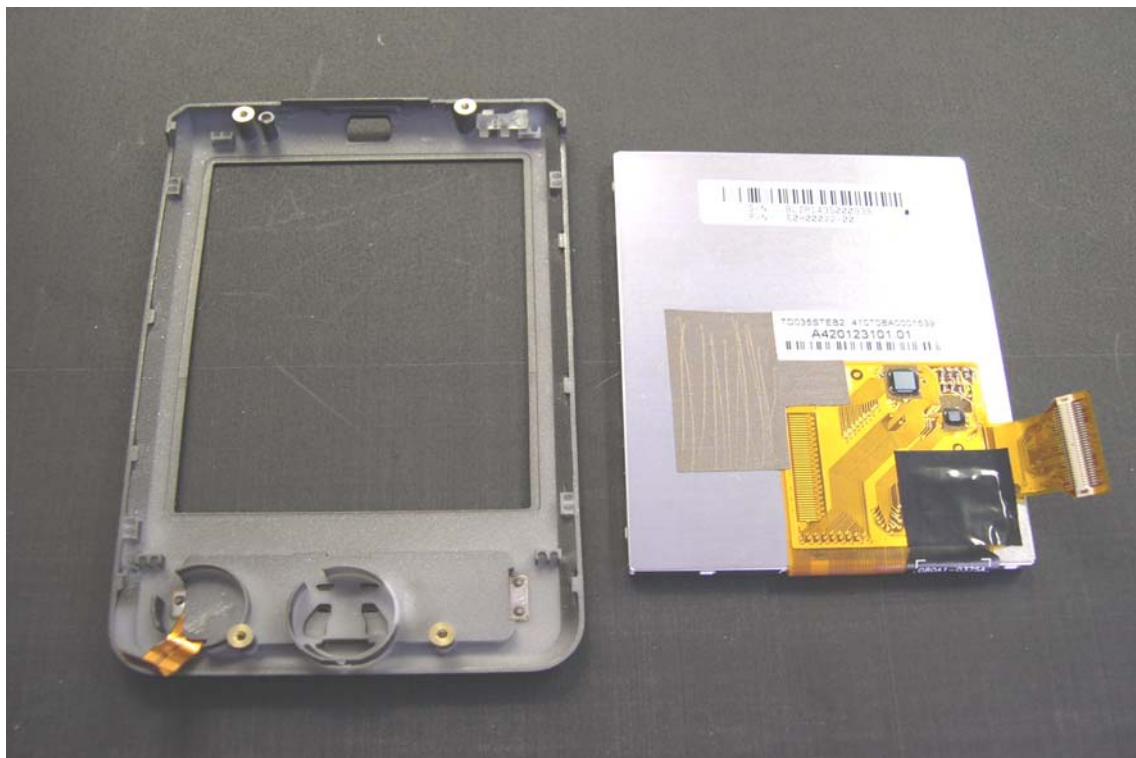

Internal Photo

Main board - Bluetooth

Bluetooth Module