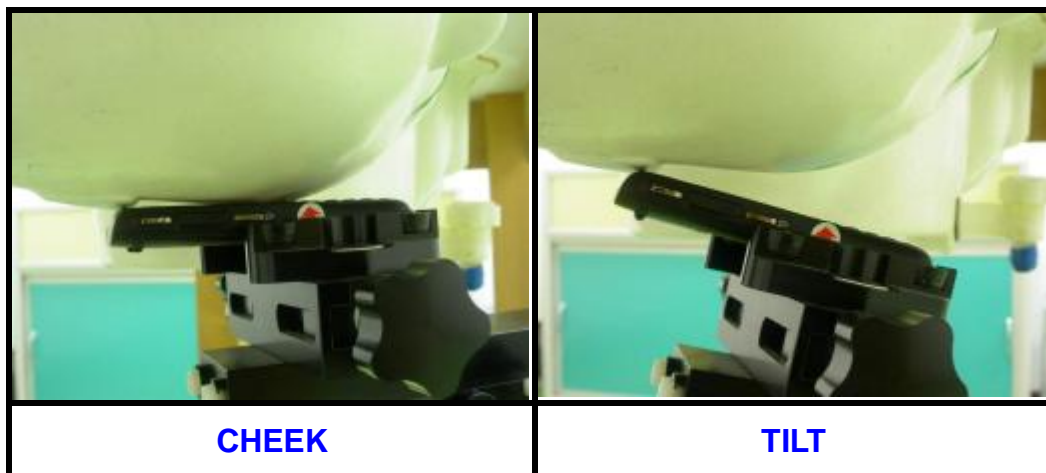

RADIATED EMISSION TEST _ TEST MODE B

RADIATED EMISSION TEST _ TEST MODE C

(FOR Part 22 & 24)

SAR Test Set Up Photos

A. LEFT HEAD POSITION:

B. RIGHT HEAD POSITION:

C. BODY POSITION:

ANTENNA LOCATION: