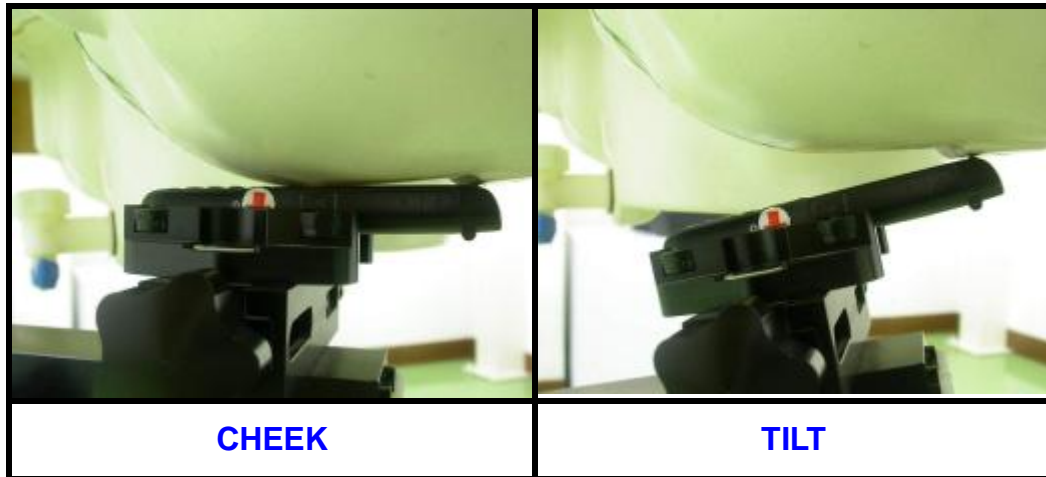

RADIATED EMISSION TEST _ TEST MODE B

RADIATED EMISSION TEST _ TEST MODE C

(FOR Part 22 & 24)

SAR Test Set Up Photos

A. LEFT HEAD POSITION:

B. RIGHT HEAD POSITION:

C. BODY POSITION:

ANTENNA LOCATION: