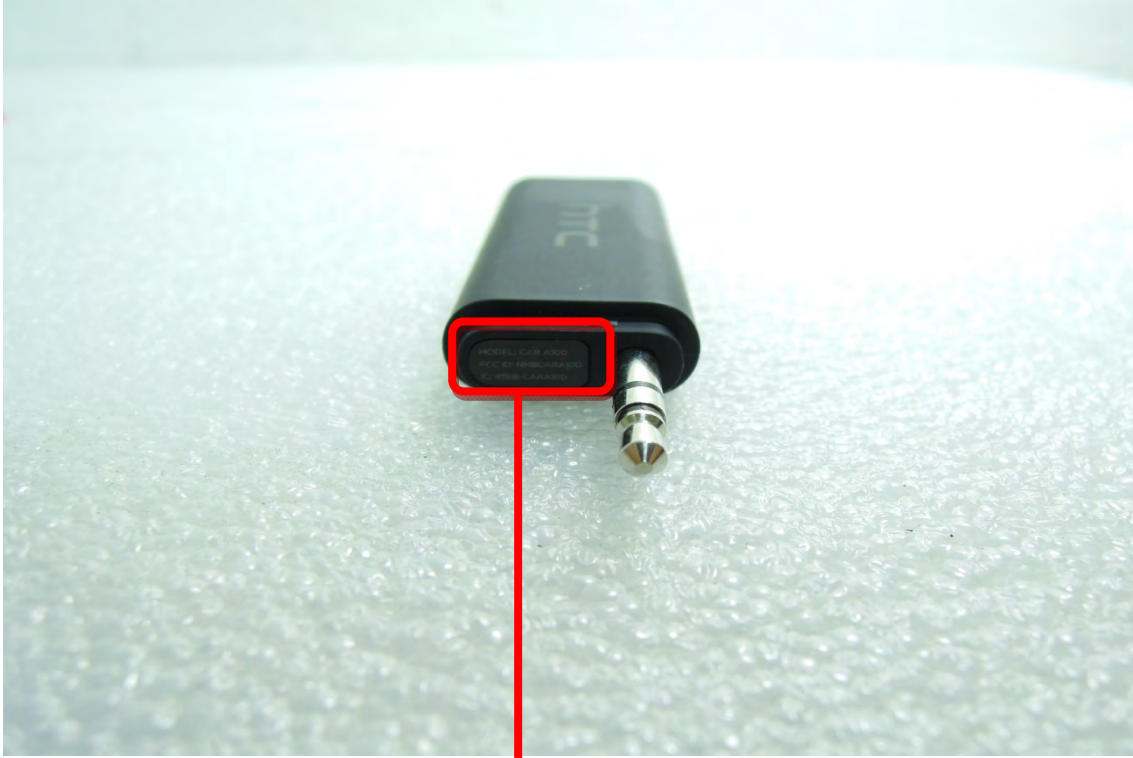

HTC Corporation

FCC ID: NM8CARA200

IC: 4115B-CARA200

Label location