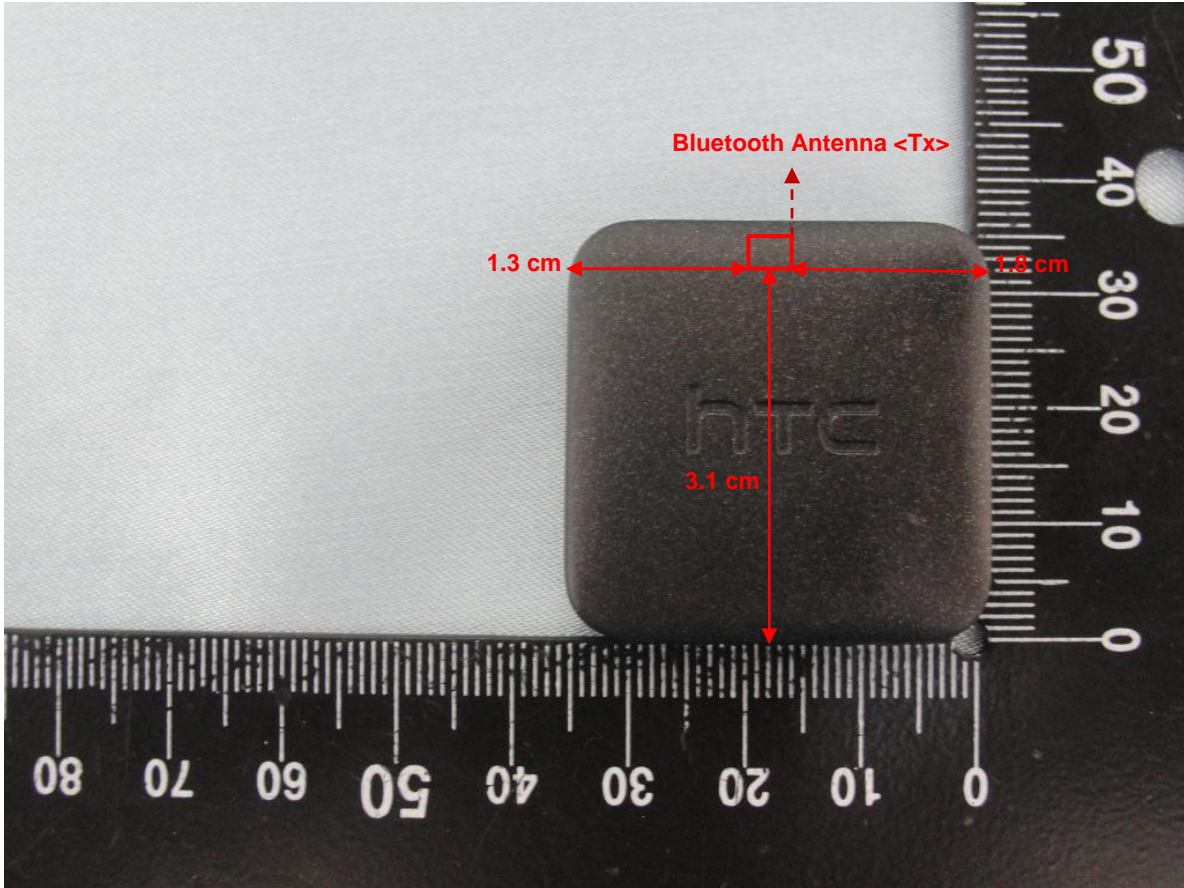

Model Name: BH S600

DUT Length: 3.5 cm

DUT Width: 3.5 cm

Antenna location	Length	Width
Bluetooth Antenna <TX >	0.4 cm	0.2 cm