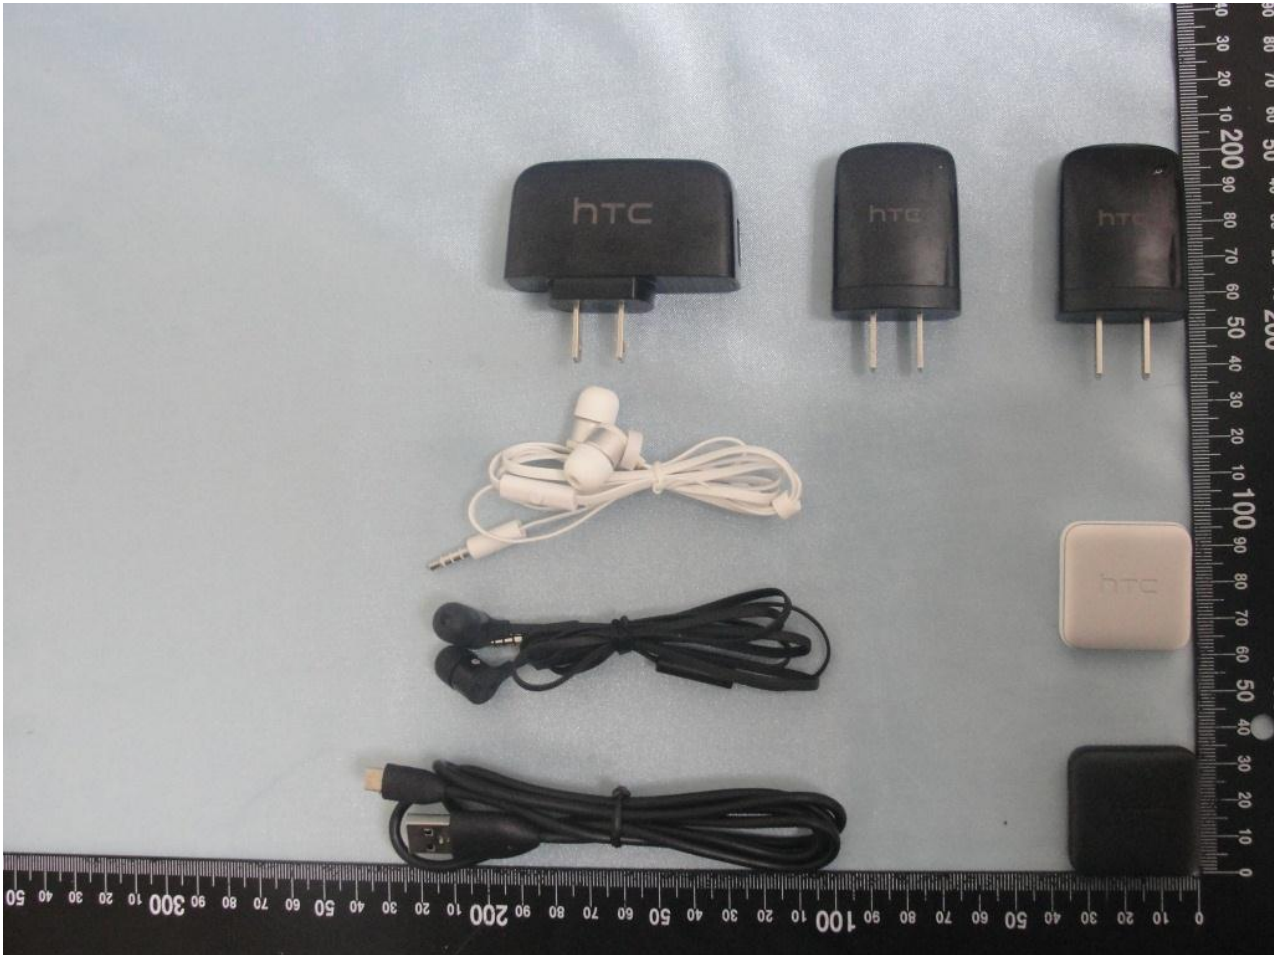

1. External Photograph of EUT

Model Name: BH S600

Sample 1

Model Name: BH S600

Model Name: BH S600

Sample 2

Model Name: BH S600

2. Photograph of Accessory

Model Name: BH S600

List of Accessory:

Specification of Accessory		
AC Adapter 1	Brand Name	HTC
	Model Name	TC U250
AC Adapter 2	Brand Name	HTC
	Model Name	TC U250
AC Adapter 3	Brand Name	HTC
	Model Name	TC P450-US
Battery	Brand Name	SYNergy
	Model Name	AHB372026PL
Earphone 1	Brand Name	NA
	Model Name	NA
	Signal Line	0.5 meter, non-shielded cable, without ferrite core
Earphone 2	Brand Name	NA
	Model Name	NA
	Signal Line	0.5 meter, non-shielded cable, without ferrite core
USB Cable	Brand Name	NA
	Model Name	NA
	Signal Line	0.5 meter, non-shielded cable, without ferrite core

Remark: For accessories equipped with this EUT, please refer to the following photos.

Model Name: BH S600

Model Name: BH S600

AC Adapter 1

Model Name: BH S600

AC Adapter 2

Model Name: BH S600

AC Adapter 3