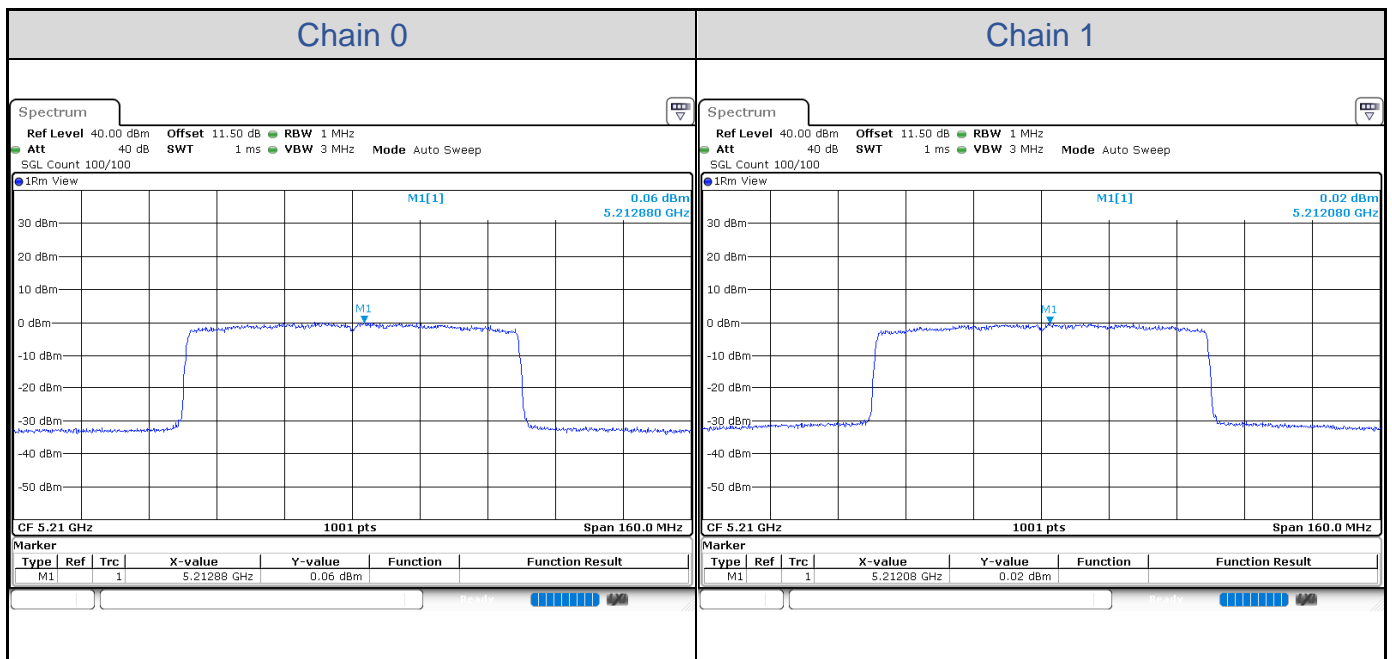

802.11ax HE80

Band	Channel	Frequency (MHz)	PSD without Duty Factor (dBm/MHz)		Total PSD with Duty Factor (dBm/MHz)	Maximum Limit (dBm/MHz)	Pass / Fail
			Chain 0	Chain 1			
U-NII-1	42	5210	0.06	0.02	3.05	11.00	Pass
U-NII-2A	58	5290	0.36	-0.20	3.10	11.00	Pass
U-NII-2C	106	5530	0.66	0.53	3.61	11.00	Pass
	122	5610	1.07	0.57	3.84	11.00	Pass
	138	5690	-0.79	0.19	2.74	11.00	Pass

Band	Channel	Frequency (MHz)	PSD without Duty Factor (dBm/500kHz)		Total PSD with Duty Factor (dBm/500kHz)	Maximum Limit (dBm/500kHz)	Pass / Fail
			Chain 0	Chain 1			
U-NII-3	138	5690	-5.23	-4.41	-1.79	30.00	Pass
	155	5775	-1.99	-2.55	0.75	30.00	Pass

802.11ax HE80-Channel 42