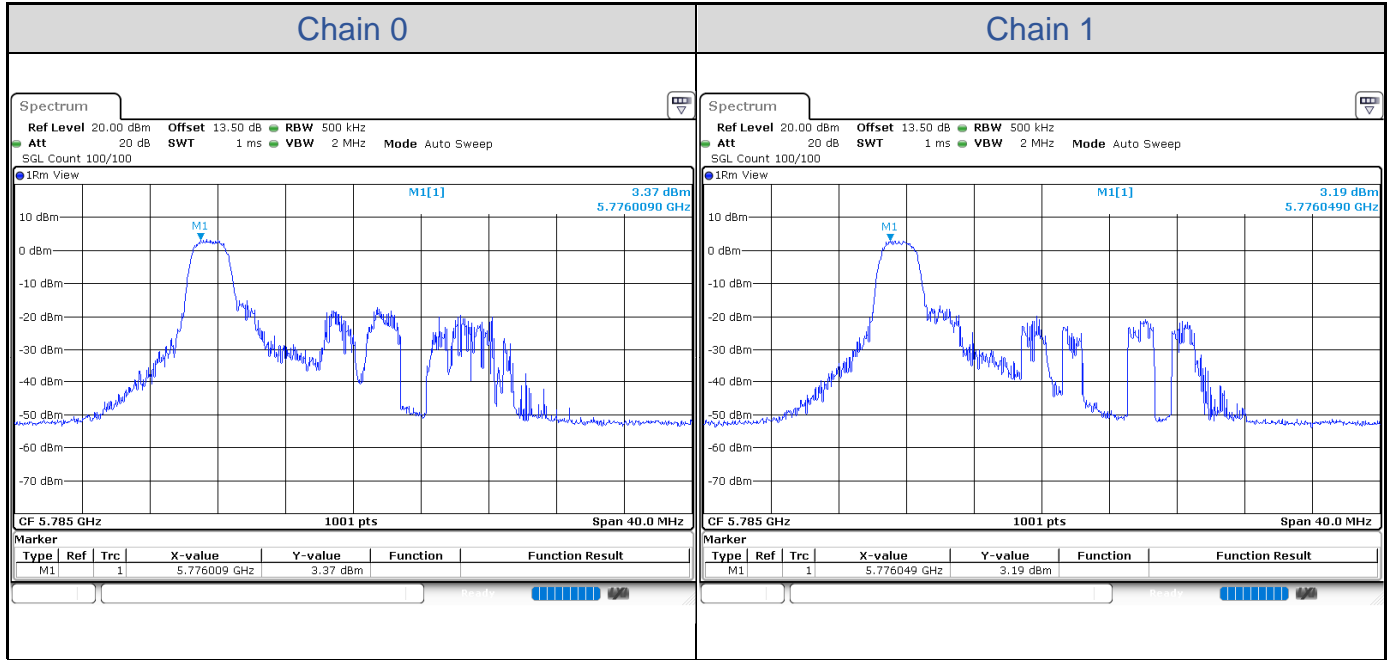

802.11ax HE20-Channel 140

802.11ax HE20-Channel 144

802.11ax HE20-Channel 144

802.11ax HE20-Channel 149

802.11ax HE20-Channel 157

802.11ax HE20-Channel 165

802.11ax HE20_RU52

Band	Channel	Frequency (MHz)	PSD without Duty Factor (dBm/MHz)		Total PSD with Duty Factor (dBm/MHz)	Maximum Limit (dBm/MHz)	Pass / Fail
			Chain 0	Chain 1			
U-NII-1	36	5180	6.15	5.01	8.63	11.00	Pass
	40	5200	6.15	4.94	8.60	11.00	Pass
	48	5240	4.99	3.42	7.29	11.00	Pass
U-NII-2A	52	5260	6.34	4.85	8.67	11.00	Pass
	60	5300	6.45	5.14	8.85	11.00	Pass
	64	5320	5.99	5.46	8.74	11.00	Pass
U-NII-2C	100	5500	6.87	6.07	9.50	11.00	Pass
	116	5580	5.83	5.76	8.81	11.00	Pass
	140	5700	6.17	5.92	9.06	11.00	Pass
	144	5720	5.84	5.20	8.54	11.00	Pass