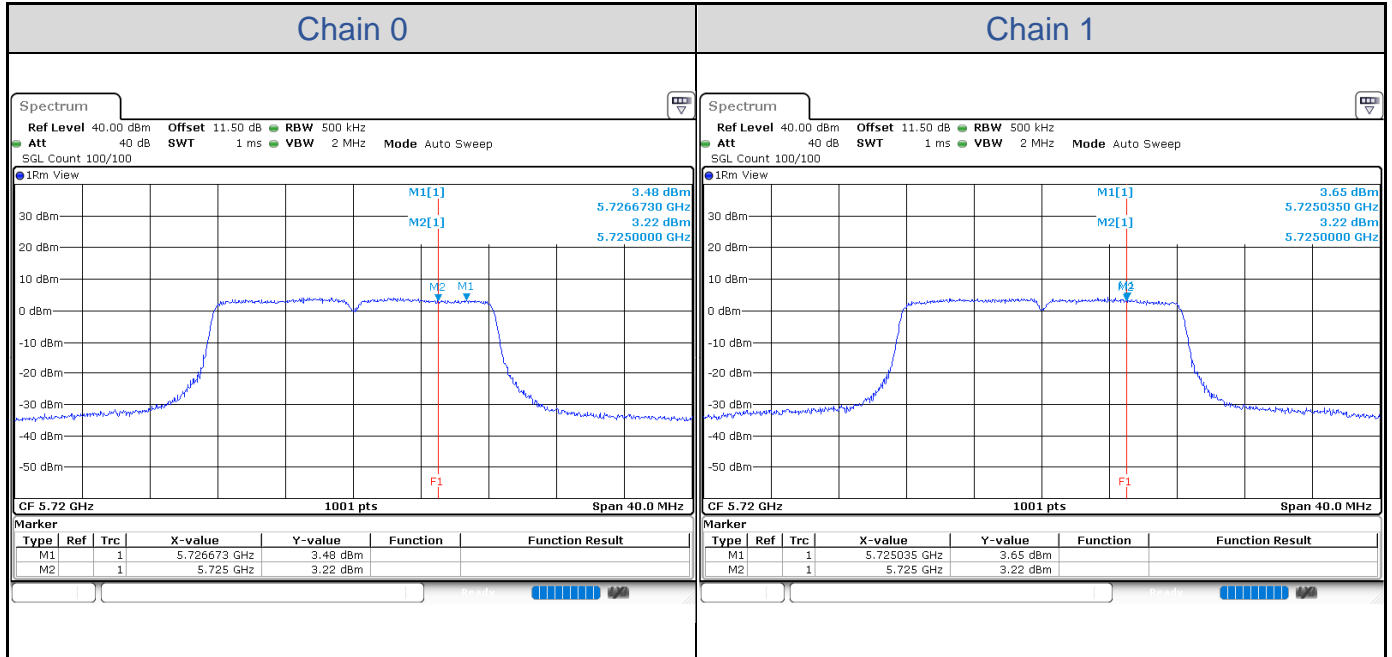

802.11a-Channel 60

802.11a-Channel 64

802.11a-Channel 100

802.11a-Channel 116

802.11a-Channel 140

802.11a-Channel 144

802.11a-Channel 144

802.11a-Channel 149

802.11a-Channel 157

802.11a-Channel 165

802.11ax HE20

Band	Channel	Frequency (MHz)	PSD without Duty Factor (dBm/MHz)		Total PSD with Duty Factor (dBm/MHz)	Maximum Limit (dBm/MHz)	Pass / Fail
			Chain 0	Chain 1			
U-NII-1	36	5180	5.99	6.43	9.23	11.00	Pass
	40	5200	5.90	6.33	9.13	11.00	Pass
	48	5240	4.79	5.15	7.98	11.00	Pass
U-NII-2A	52	5260	6.16	6.63	9.41	11.00	Pass
	60	5300	6.07	6.50	9.30	11.00	Pass
	64	5320	6.12	6.16	9.15	11.00	Pass
U-NII-2C	100	5500	6.35	6.79	9.59	11.00	Pass
	116	5580	6.02	6.55	9.30	11.00	Pass
	140	5700	6.67	6.64	9.67	11.00	Pass
	144	5720	6.66	6.75	9.72	11.00	Pass