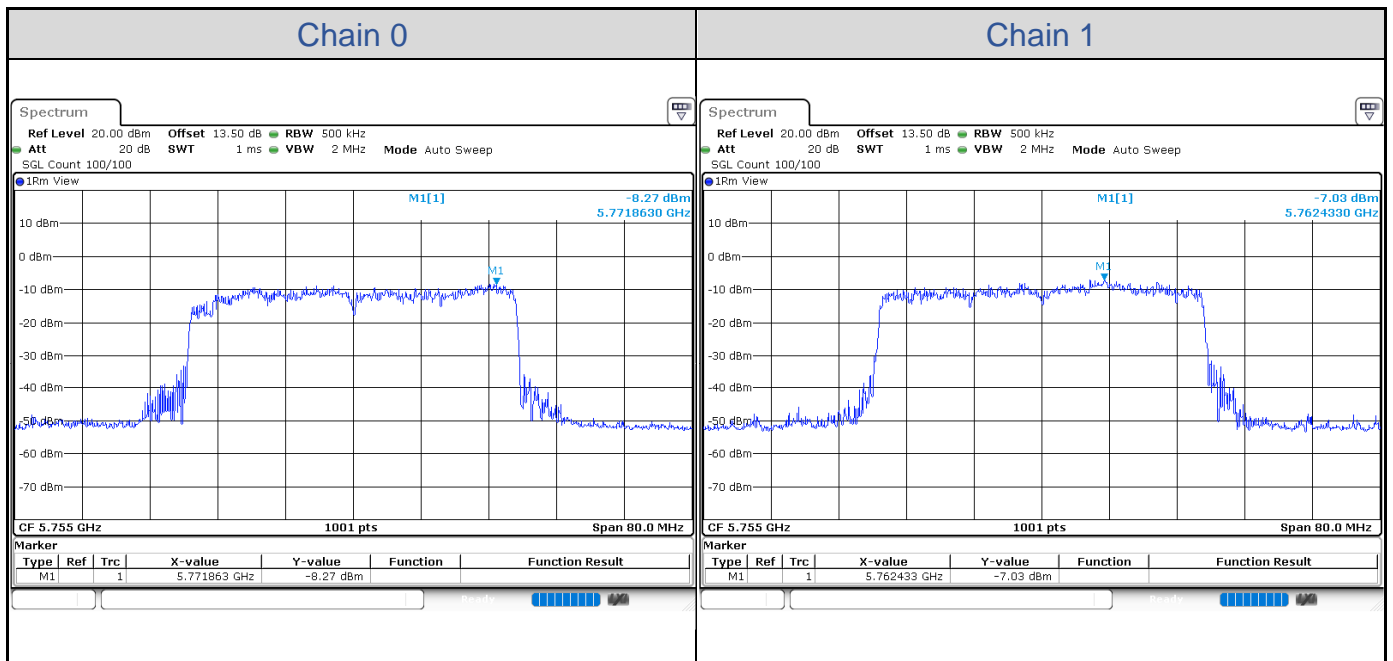

802.11ax HE40-Channel 151