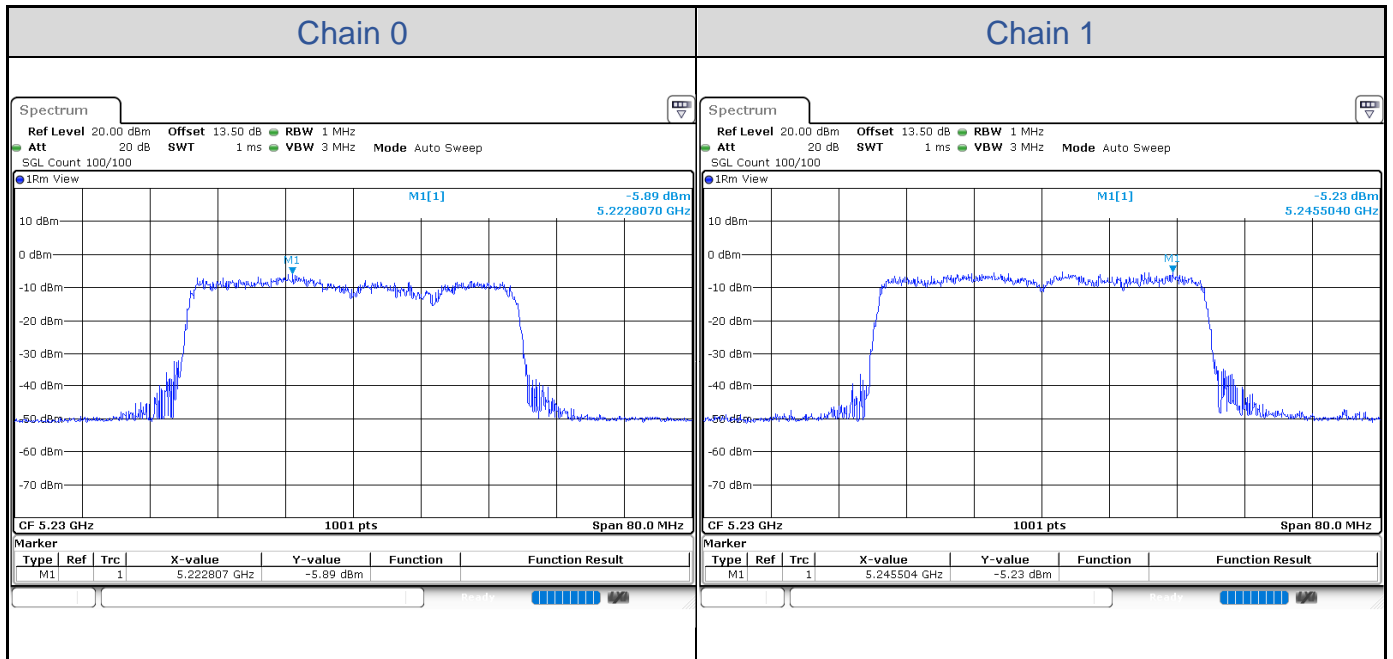

802.11ax HE40-Channel 46