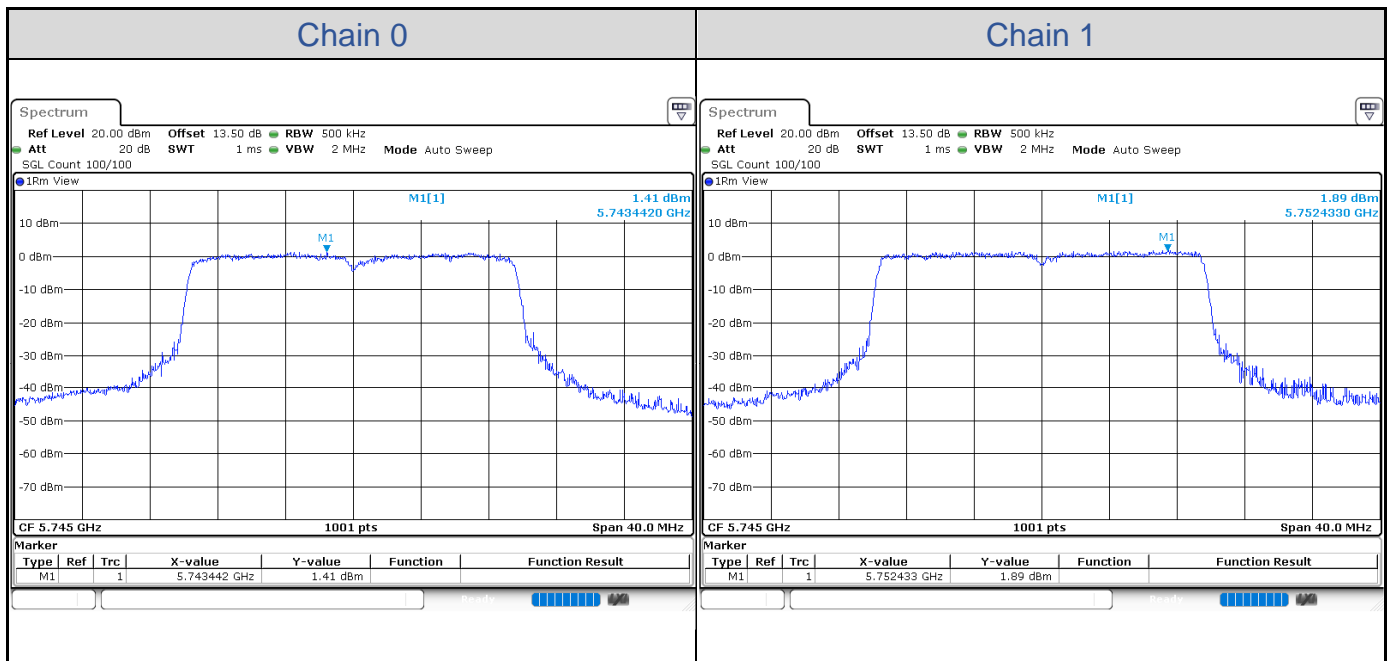

802.11ax HE20-Channel 140

802.11ax HE20-Channel 144

802.11ax HE20-Channel 144

802.11ax HE20-Channel 149

802.11ax HE20-Channel 157

802.11ax HE20-Channel 165

802.11ax HE40_RU484

Band	Channel	Frequency (MHz)	PSD without Duty Factor (dBm/MHz)		Total PSD with Duty Factor (dBm/MHz)	Maximum Limit (dBm/MHz)	Pass / Fail
			Chain 0	Chain 1			
U-NII-1	38	5190	-5.98	-4.39	6.34	11.00	Pass
	46	5230	-5.89	-5.23	5.90	11.00	Pass
U-NII-2A	54	5270	-5.70	-4.80	6.22	11.00	Pass
	62	5310	-6.56	-5.06	5.70	11.00	Pass
U-NII-2C	102	5510	-6.01	-3.91	6.61	11.00	Pass
	110	5550	-5.62	-4.99	6.16	11.00	Pass
	134	5670	-5.96	-5.41	5.77	11.00	Pass
	142	5710	-6.15	-6.37	5.19	11.00	Pass