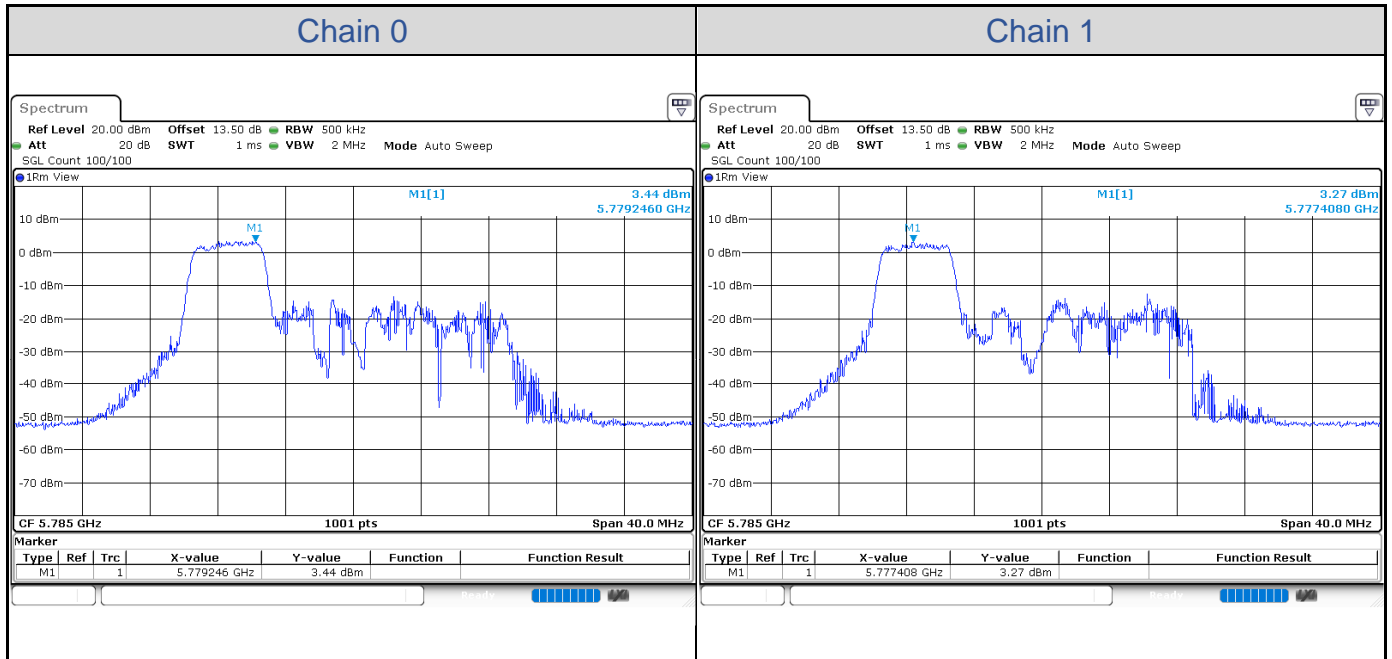

802.11ax HE20-Channel 140

802.11ax HE20-Channel 144

802.11ax HE20-Channel 144

802.11ax HE20-Channel 149

802.11ax HE20-Channel 157

802.11ax HE20-Channel 165

802.11ax HE20_RU106

Band	Channel	Frequency (MHz)	PSD without Duty Factor (dBm/MHz)		Total PSD with Duty Factor (dBm/MHz)	Maximum Limit (dBm/MHz)	Pass / Fail
			Chain 0	Chain 1			
U-NII-1	36	5180	6.50	5.07	8.97	11.00	Pass
	40	5200	6.40	4.94	8.85	11.00	Pass
	48	5240	5.52	3.59	7.78	11.00	Pass
U-NII-2A	52	5260	6.92	5.24	9.28	11.00	Pass
	60	5300	6.73	5.00	9.07	11.00	Pass
	64	5320	6.44	5.36	9.06	11.00	Pass
U-NII-2C	100	5500	6.36	6.47	9.54	11.00	Pass
	116	5580	6.30	5.73	9.15	11.00	Pass
	140	5700	6.66	6.43	9.67	11.00	Pass
	144	5720	5.81	4.98	8.54	11.00	Pass