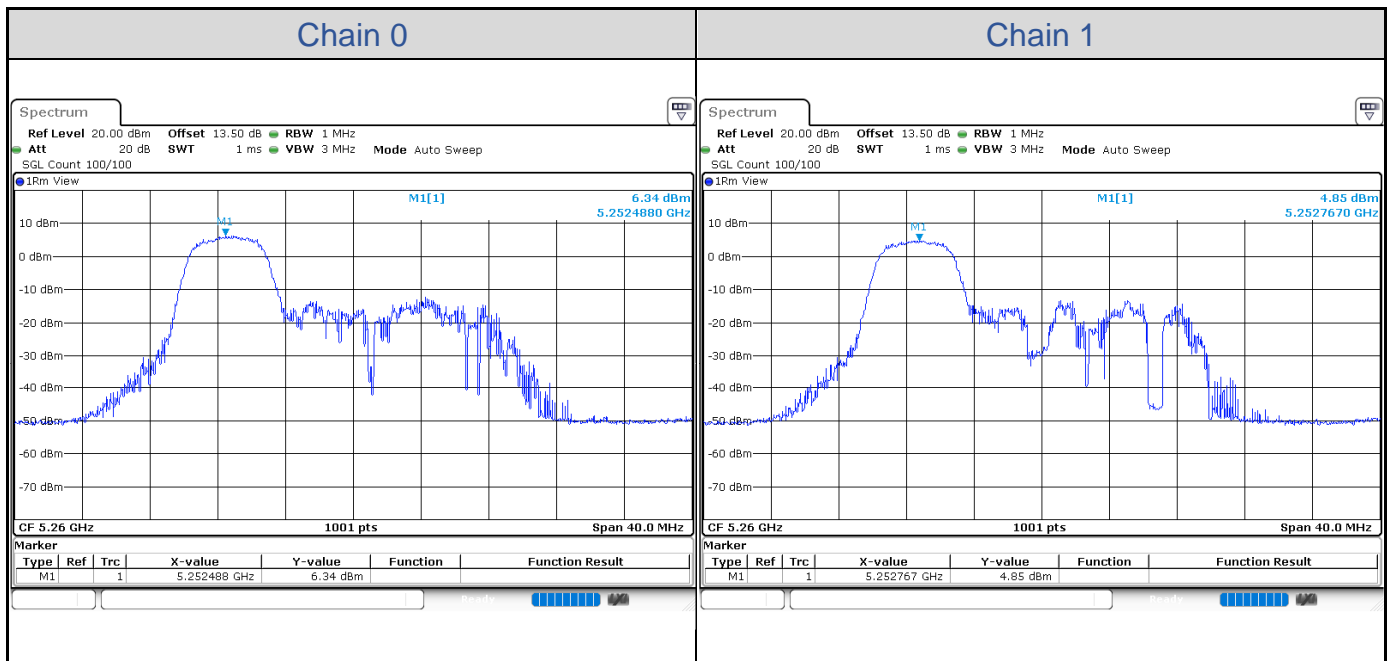

802.11ax HE20-Channel 52