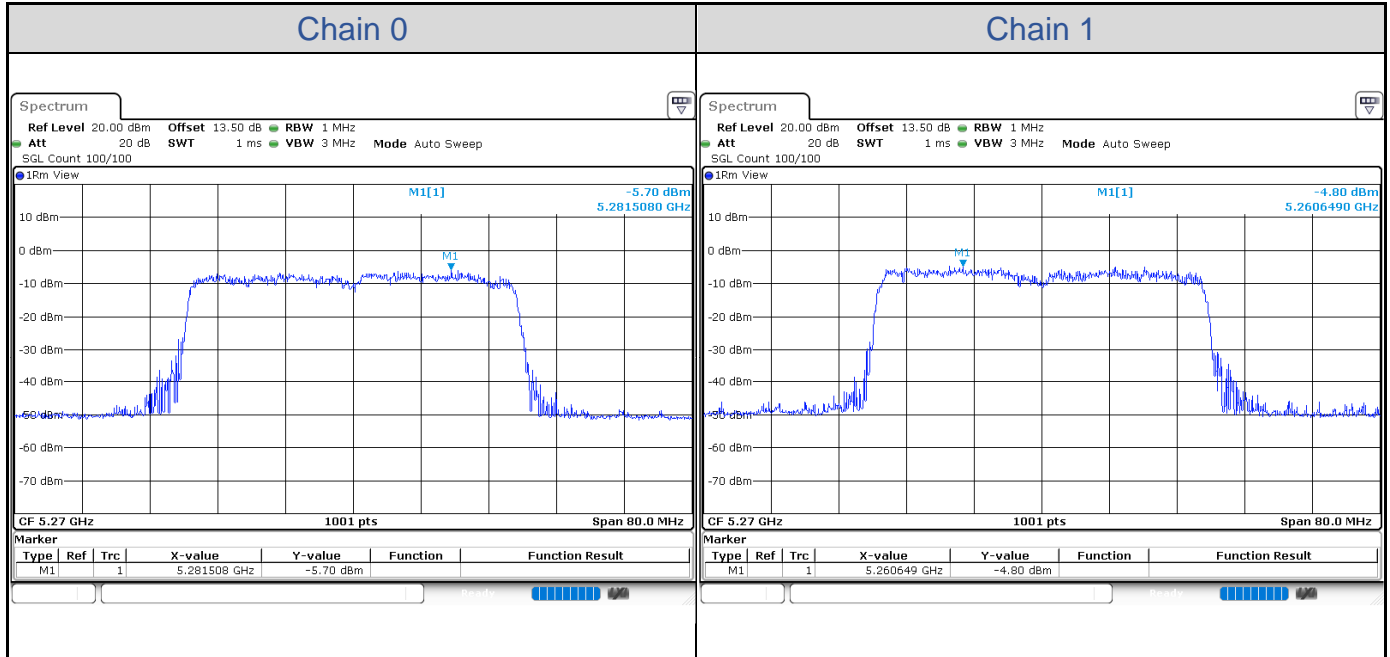

802.11ax HE40-Channel 54