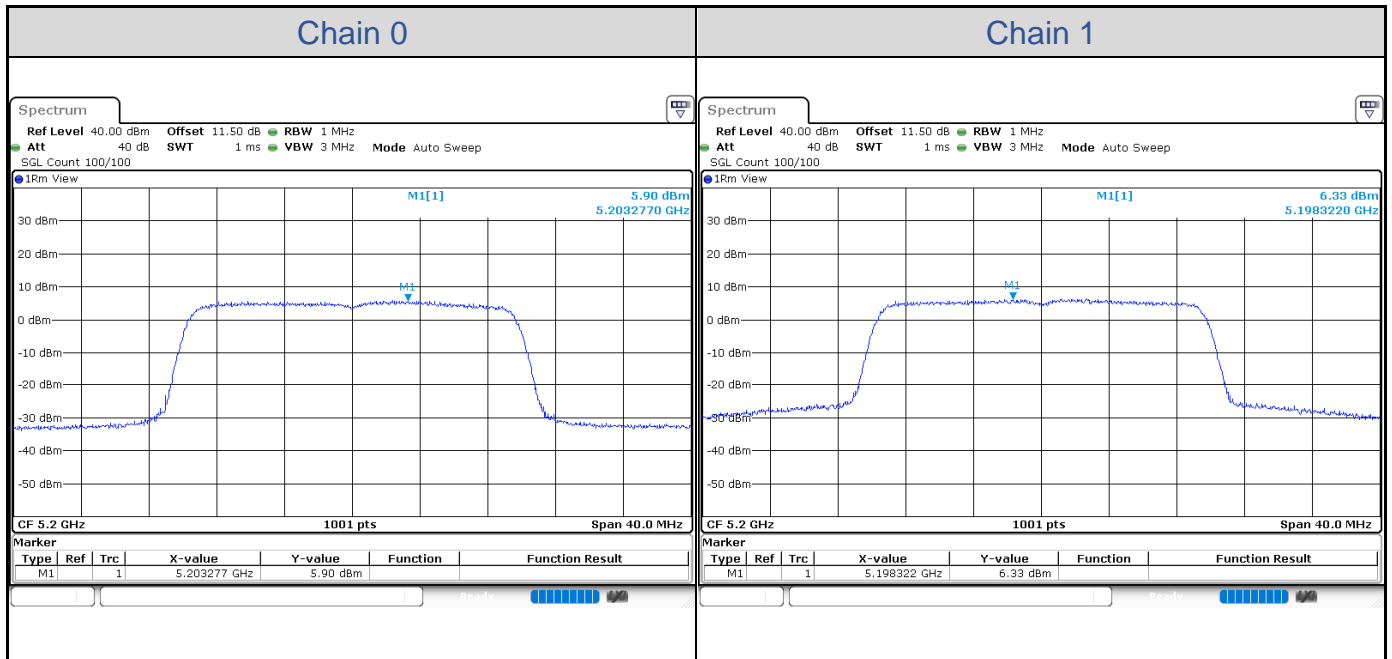

802.11ax HE20-Channel 40