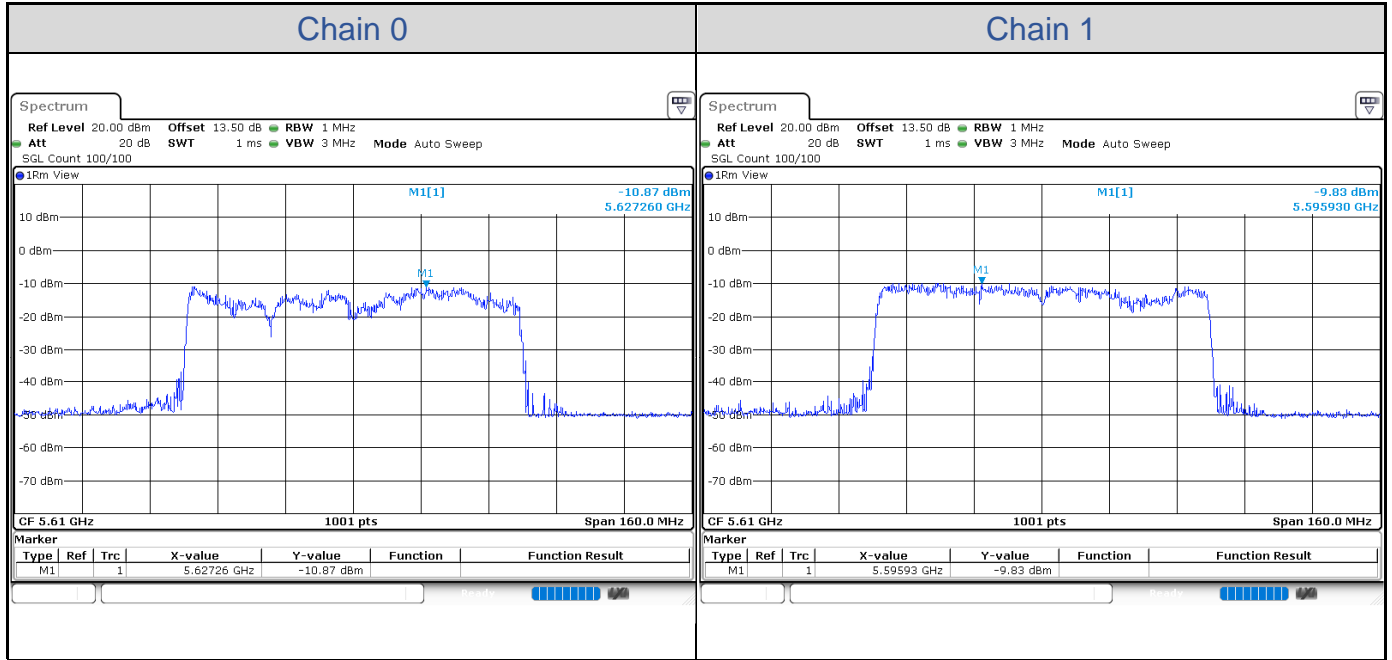

802.11ax HE80-Channel 122