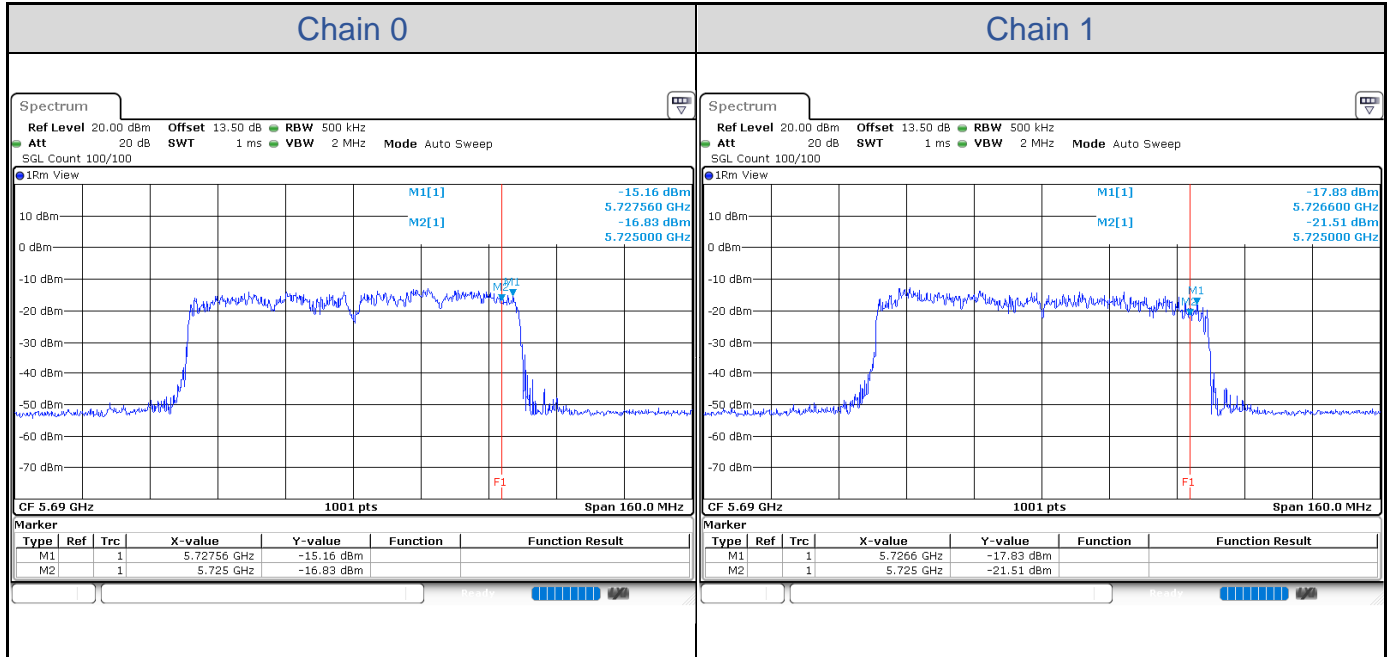

802.11ax HE80-Channel 138