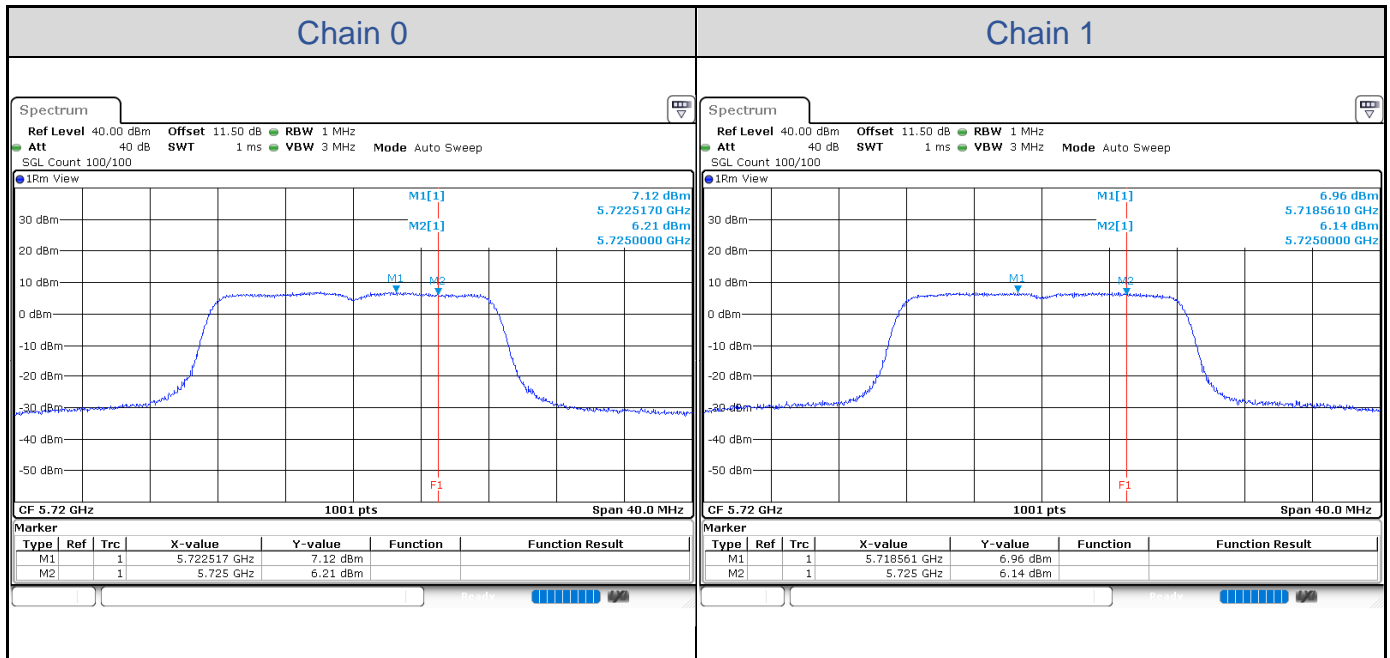

802.11a-Channel 60

802.11a-Channel 64

802.11a-Channel 100

802.11a-Channel 116

802.11a-Channel 140

802.11a-Channel 144

802.11a-Channel 144

802.11a-Channel 149

802.11a-Channel 157

802.11a-Channel 165

802.11ax HE20

Band	Channel	Frequency (MHz)	PSD without Duty Factor (dBm/MHz)		Total PSD with Duty Factor (dBm/MHz)	Maximum Limit (dBm/MHz)	Pass / Fail
			Chain 0	Chain 1			
U-NII-1	36	5180	5.99	6.43	9.23	11.00	Pass
	40	5200	5.90	6.33	9.13	11.00	Pass
	48	5240	4.79	5.15	7.98	11.00	Pass
U-NII-2A	52	5260	6.16	6.63	9.41	11.00	Pass
	60	5300	6.07	6.50	9.30	11.00	Pass
	64	5320	6.12	6.16	9.15	11.00	Pass
U-NII-2C	100	5500	6.35	6.79	9.59	11.00	Pass
	116	5580	6.02	6.55	9.30	11.00	Pass
	140	5700	6.67	6.64	9.67	11.00	Pass
	144	5720	6.66	6.75	9.72	11.00	Pass