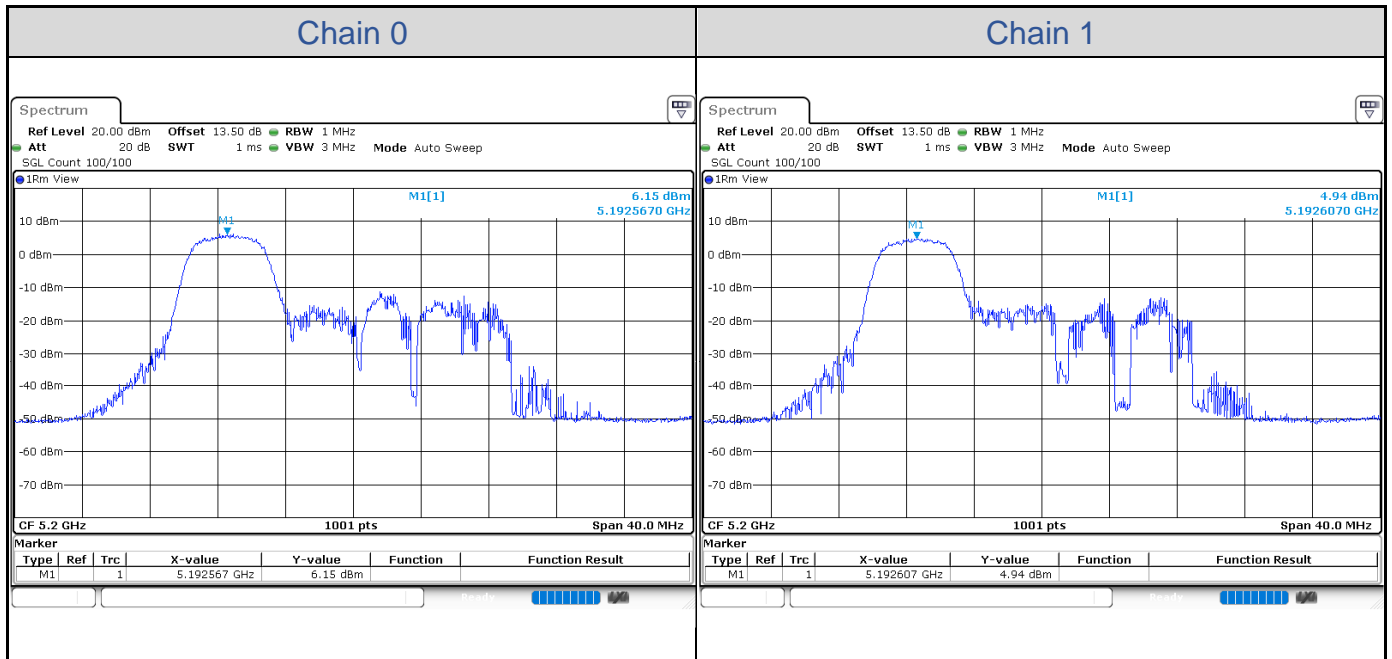

802.11ax HE20-Channel 40