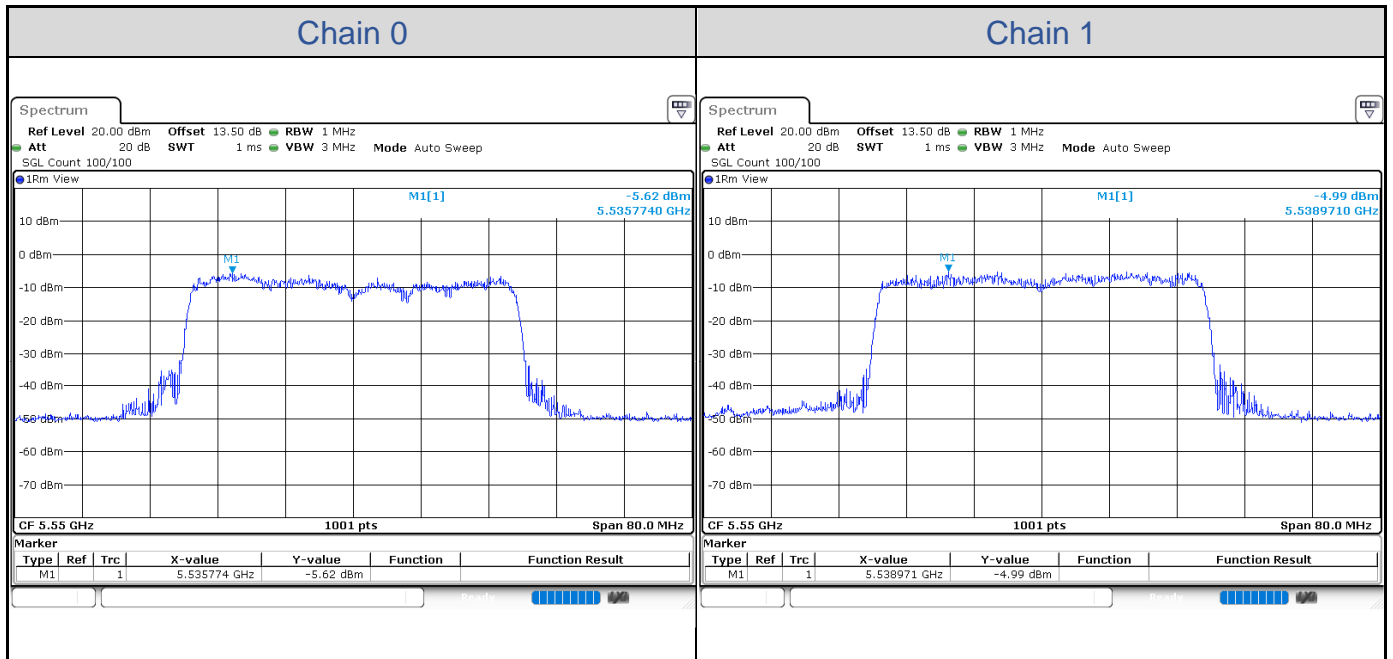

802.11ax HE40-Channel 110