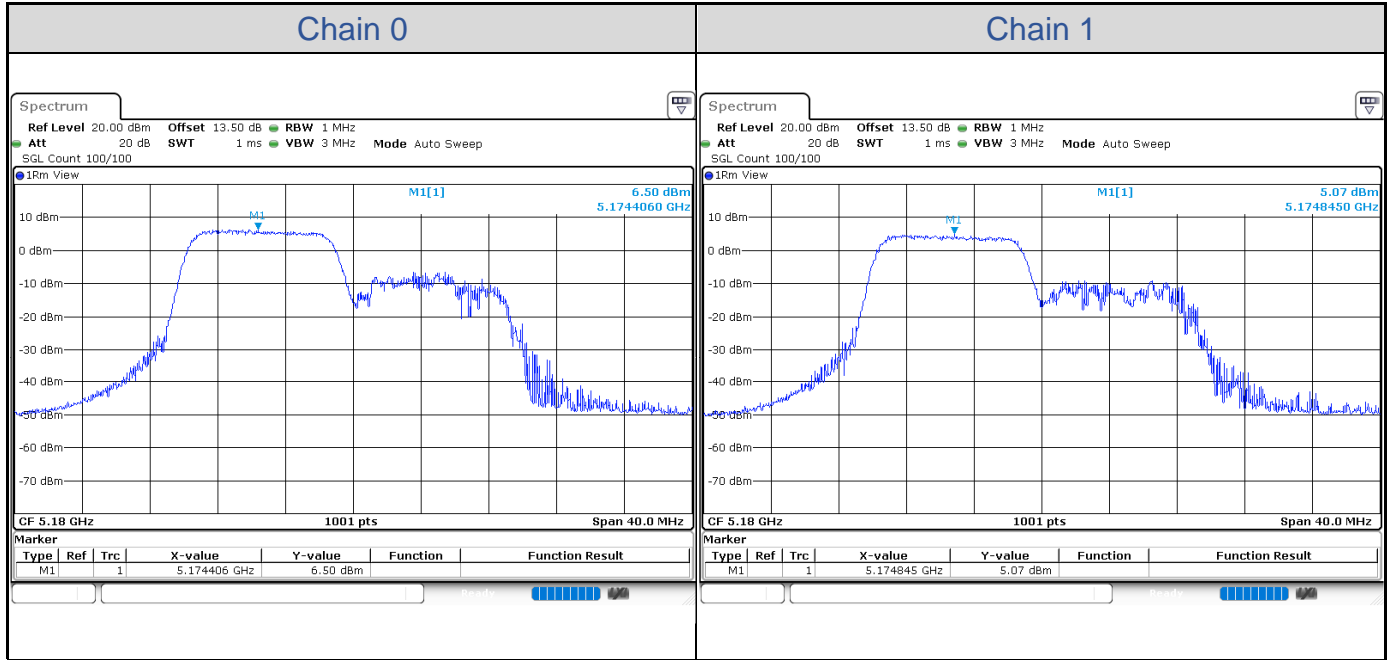

802.11ax HE20-Channel 36