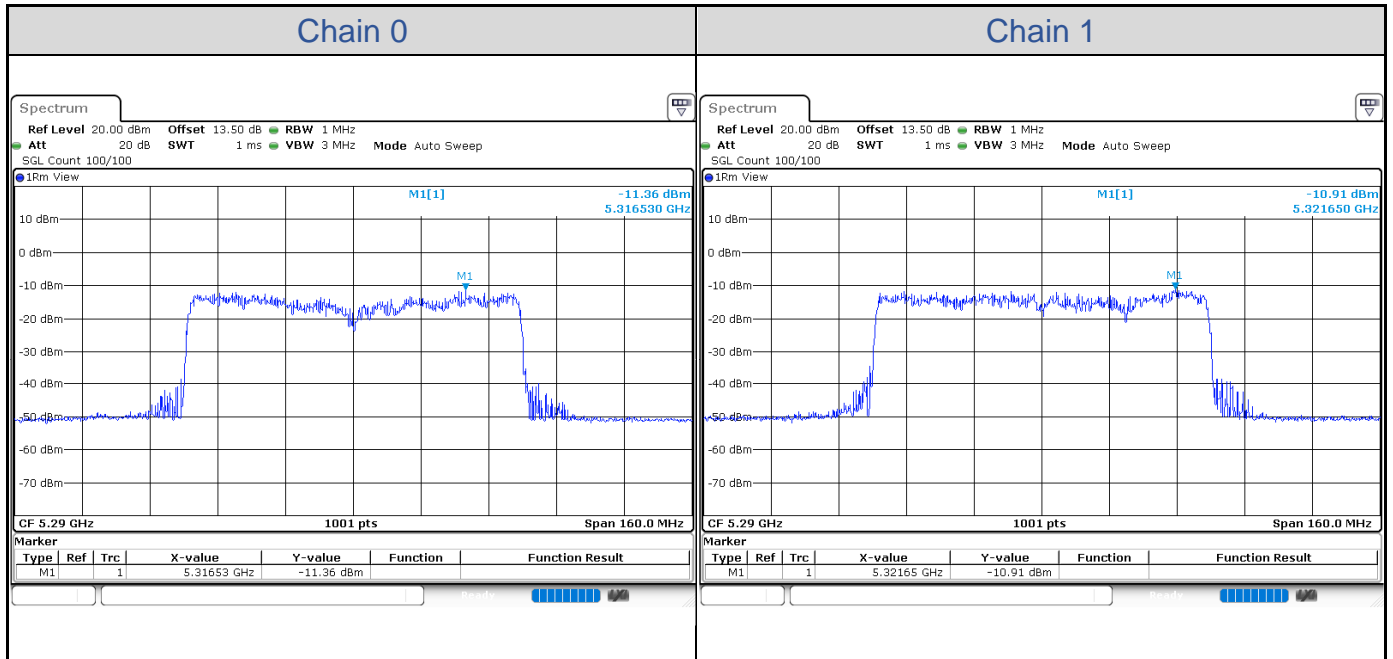

802.11ax HE80-Channel 58