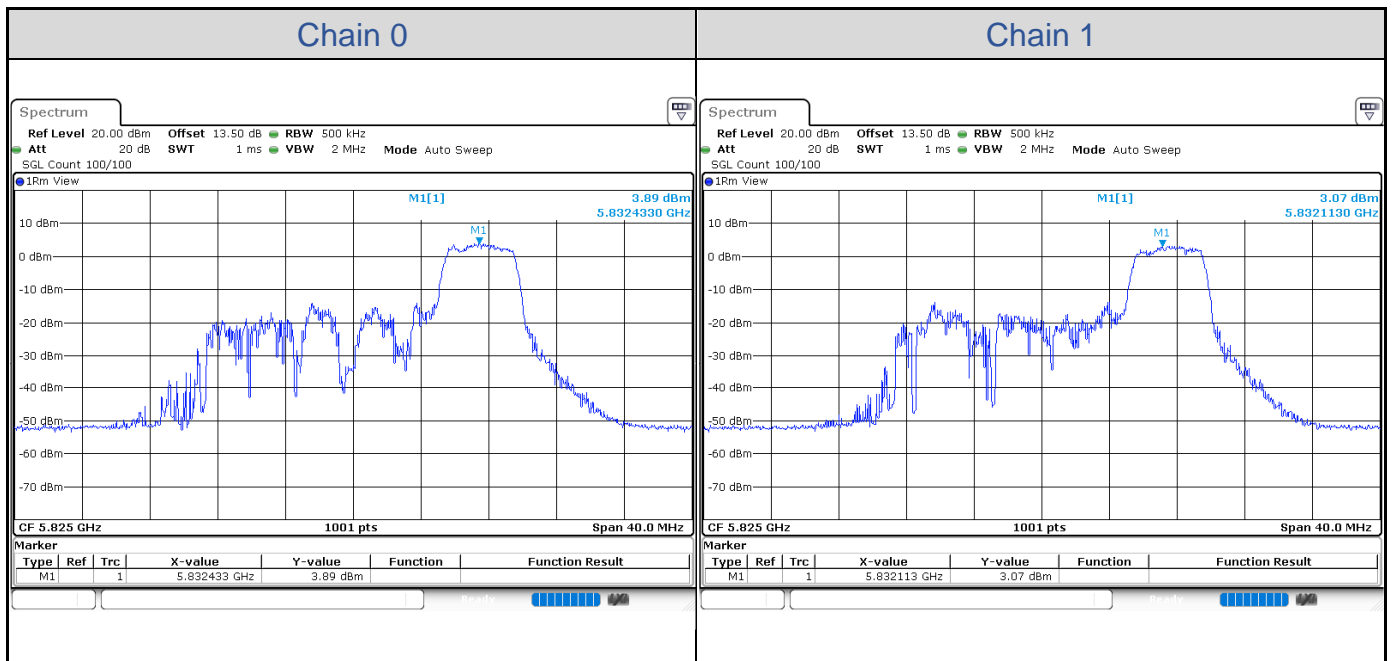

802.11ax HE20-Channel 140

802.11ax HE20-Channel 144

802.11ax HE20-Channel 144

802.11ax HE20-Channel 149

802.11ax HE20-Channel 157

802.11ax HE20-Channel 165

802.11ax HE20_RU106

Band	Channel	Frequency (MHz)	PSD without Duty Factor (dBm/MHz)		Total PSD with Duty Factor (dBm/MHz)	Maximum Limit (dBm/MHz)	Pass / Fail
			Chain 0	Chain 1			
U-NII-1	36	5180	6.50	5.07	8.97	11.00	Pass
	40	5200	6.40	4.94	8.85	11.00	Pass
	48	5240	5.52	3.59	7.78	11.00	Pass
U-NII-2A	52	5260	6.92	5.24	9.28	11.00	Pass
	60	5300	6.73	5.00	9.07	11.00	Pass
	64	5320	6.44	5.36	9.06	11.00	Pass
U-NII-2C	100	5500	6.36	6.47	9.54	11.00	Pass
	116	5580	6.30	5.73	9.15	11.00	Pass
	140	5700	6.66	6.43	9.67	11.00	Pass
	144	5720	5.81	4.98	8.54	11.00	Pass