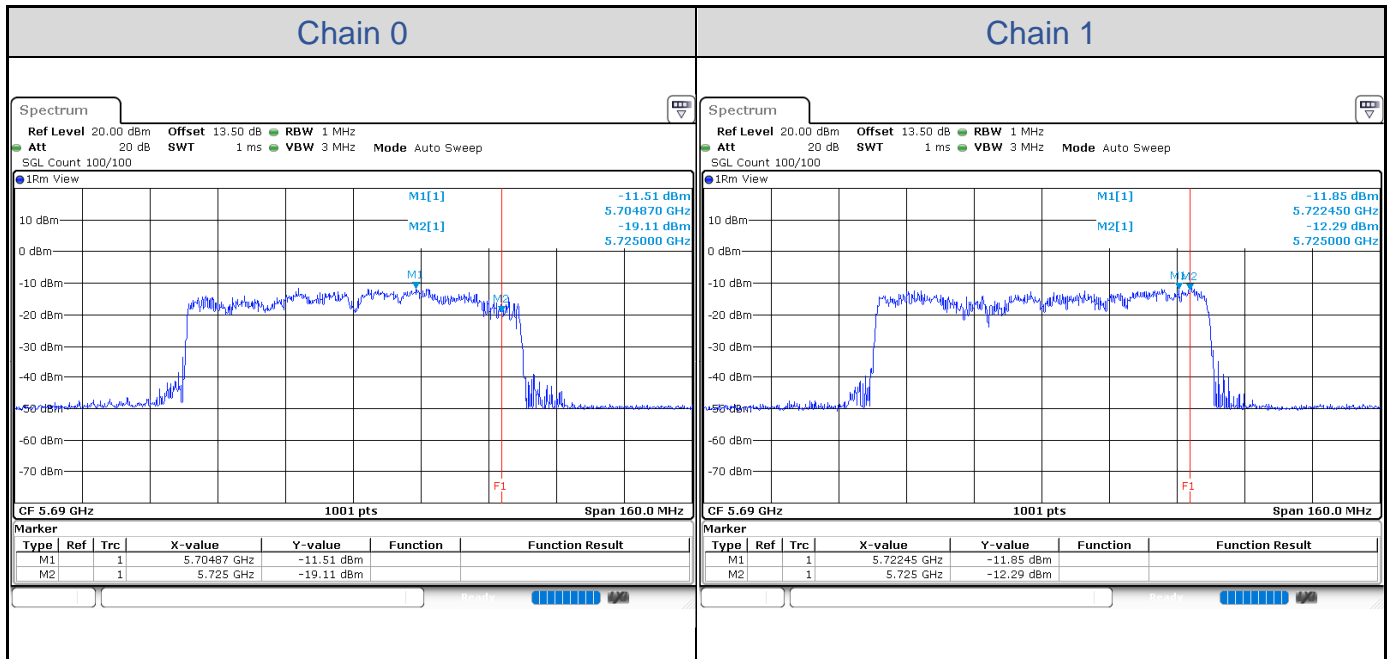

802.11ax HE80-Channel 138