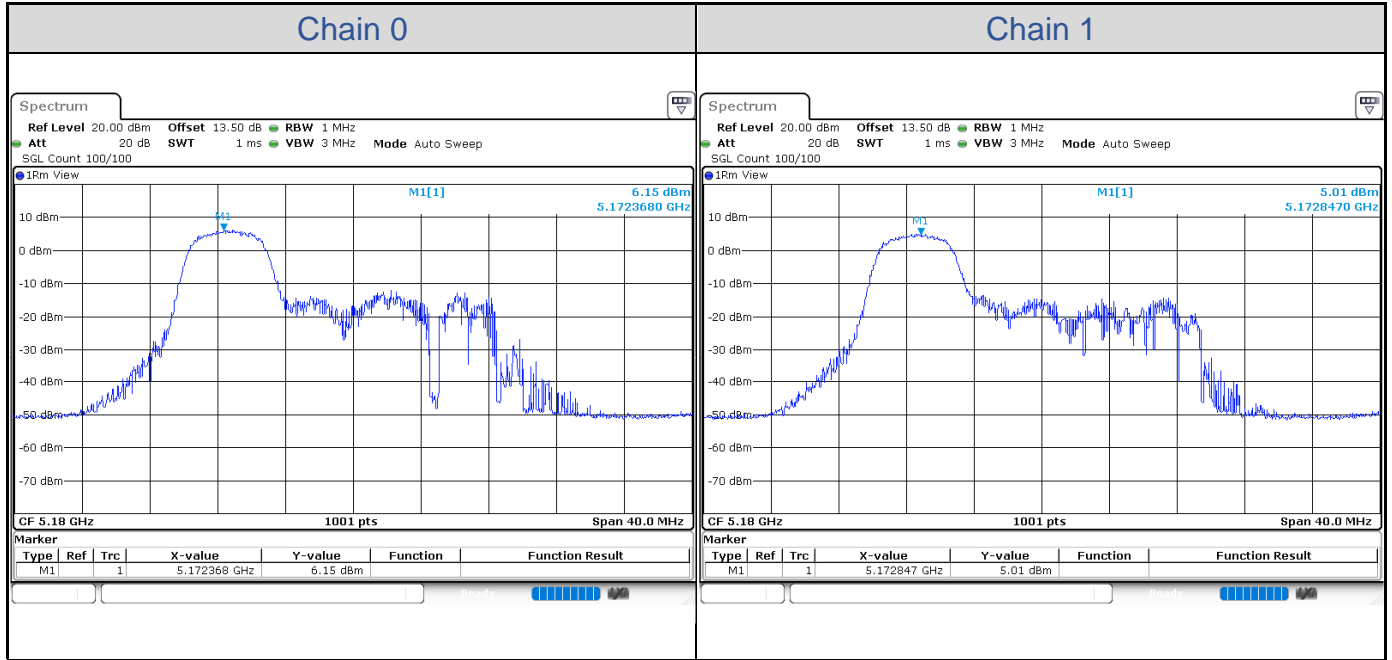

802.11ax HE20-Channel 36