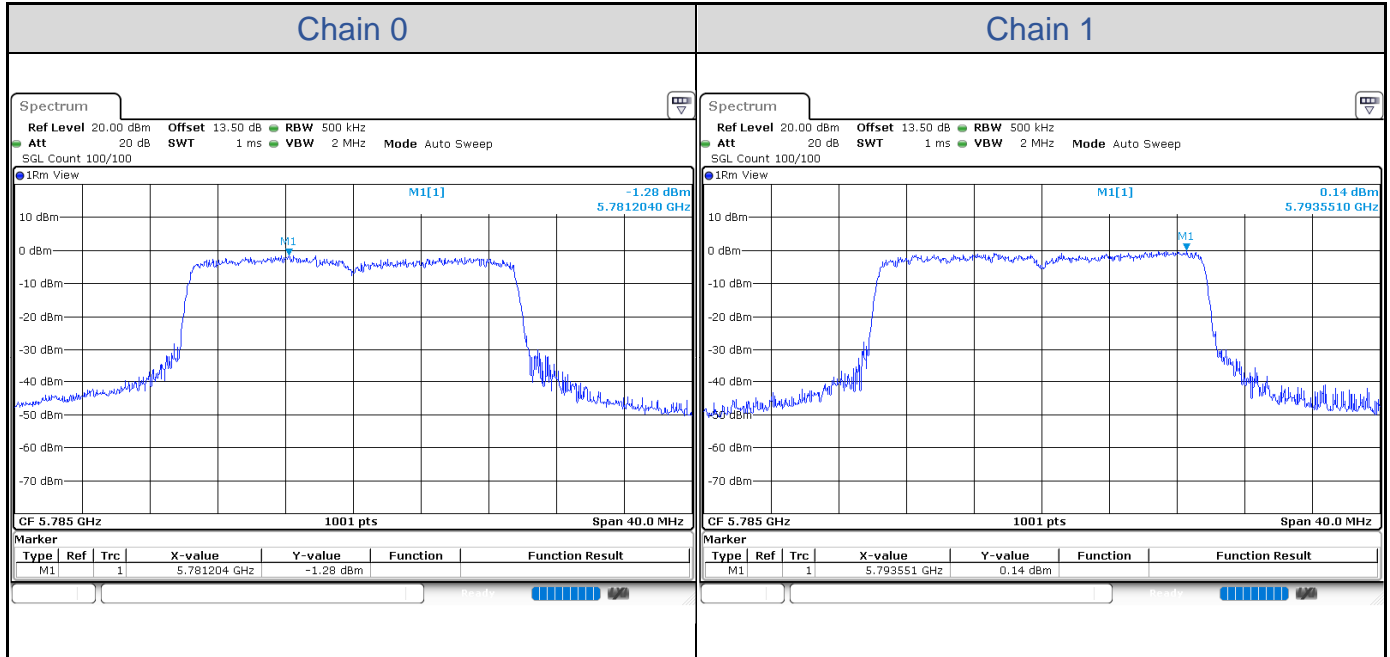

802.11ax HE20-Channel 140

802.11ax HE20-Channel 144

802.11ax HE20-Channel 144

802.11ax HE20-Channel 149

802.11ax HE20-Channel 157

802.11ax HE20-Channel 165

802.11ax HE40_RU484

Band	Channel	Frequency (MHz)	PSD without Duty Factor (dBm/MHz)		Total PSD with Duty Factor (dBm/MHz)	Maximum Limit (dBm/MHz)	Pass / Fail
			Chain 0	Chain 1			
U-NII-1	38	5190	-5.98	-4.39	6.34	11.00	Pass
	46	5230	-5.89	-5.23	5.90	11.00	Pass
U-NII-2A	54	5270	-5.70	-4.80	6.22	11.00	Pass
	62	5310	-6.56	-5.06	5.70	11.00	Pass
U-NII-2C	102	5510	-6.01	-3.91	6.61	11.00	Pass
	110	5550	-5.62	-4.99	6.16	11.00	Pass
	134	5670	-5.96	-5.41	5.77	11.00	Pass
	142	5710	-6.15	-6.37	5.19	11.00	Pass