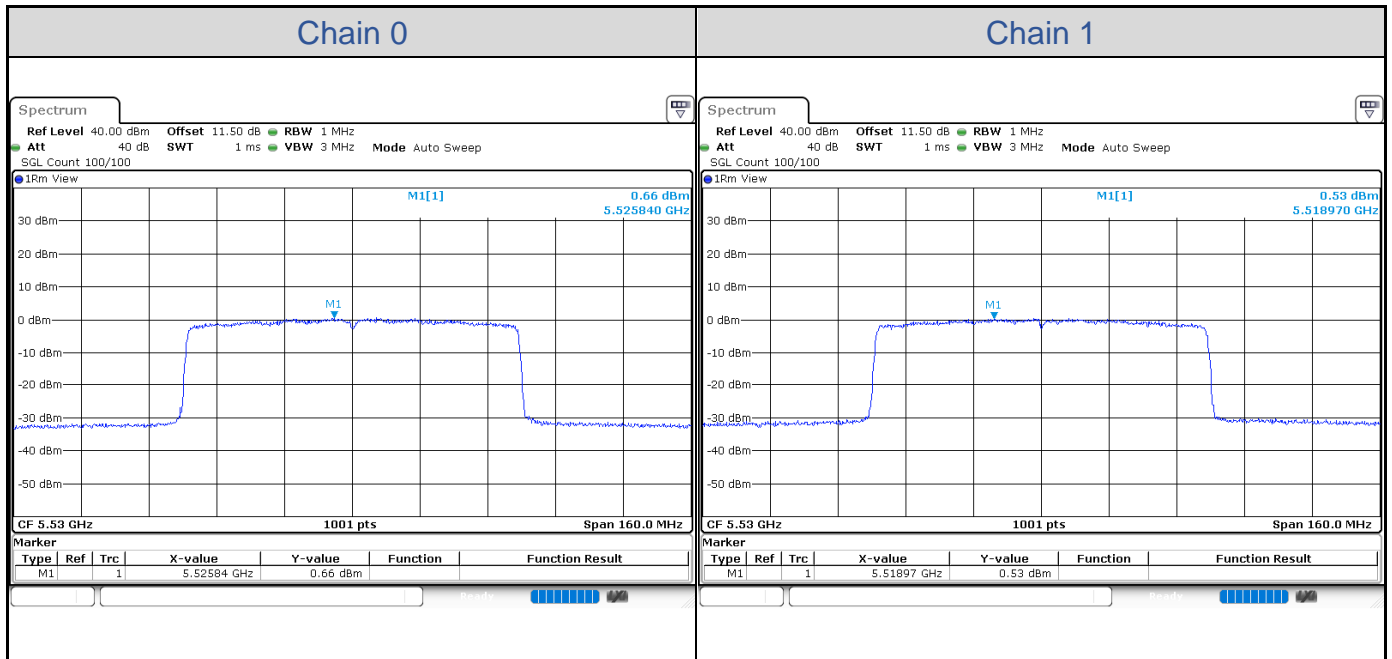

802.11ax HE80-Channel 106