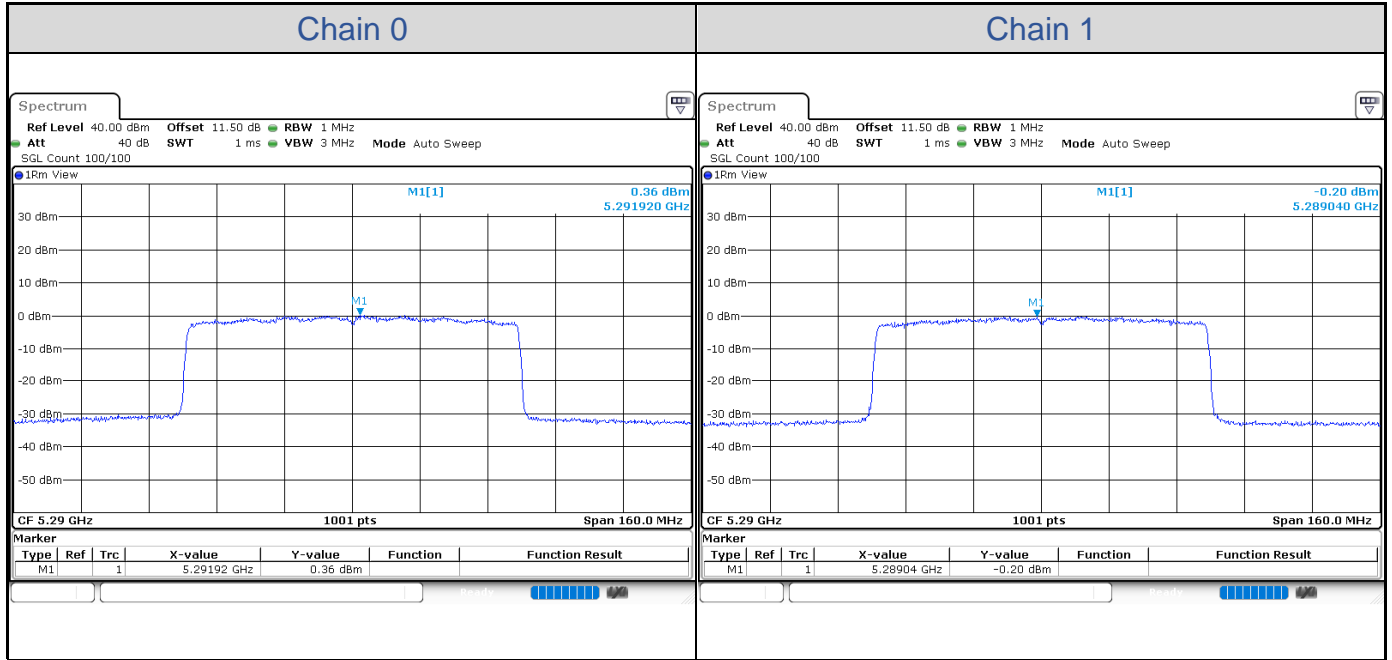

802.11ax HE80-Channel 58