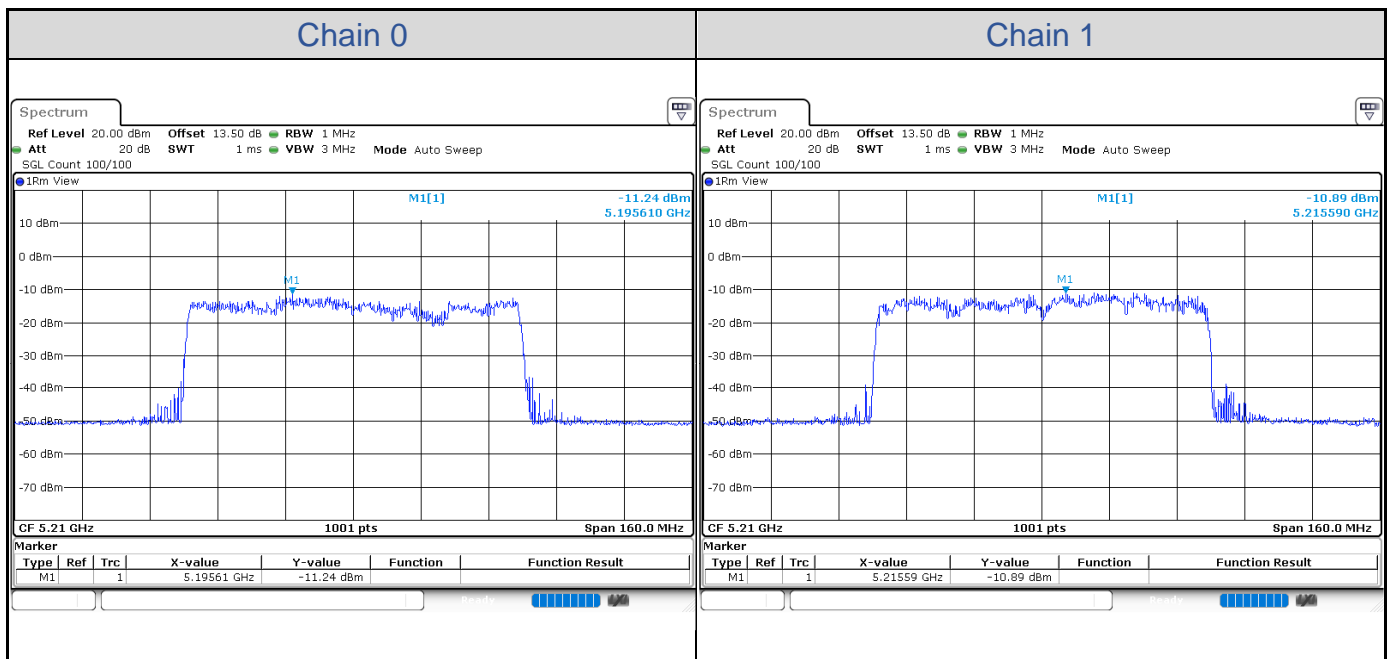

802.11ax HE80_RU996

Band	Channel	Frequency (MHz)	PSD without Duty Factor (dBm/MHz)		Total PSD with Duty Factor (dBm/MHz)	Maximum Limit (dBm/MHz)	Pass / Fail
			Chain 0	Chain 1			
U-NII-1	42	5210	-11.24	-10.89	2.93	11.00	Pass
U-NII-2A	58	5290	-11.36	-10.91	2.86	11.00	Pass
U-NII-2C	106	5530	-11.27	-10.09	3.35	11.00	Pass
	122	5610	-10.87	-9.83	3.67	11.00	Pass
	138	5690	-11.51	-11.85	2.32	11.00	Pass

Band	Channel	Frequency (MHz)	PSD without Duty Factor (dBm/500kHz)		Total PSD with Duty Factor (dBm/500kHz)	Maximum Limit (dBm/500kHz)	Pass / Fail
			Chain 0	Chain 1			
U-NII-3	138	5690	-15.16	-17.83	-2.30	30.00	Pass
	155	5775	-13.48	-13.02	0.75	30.00	Pass

802.11ax HE80-Channel 42