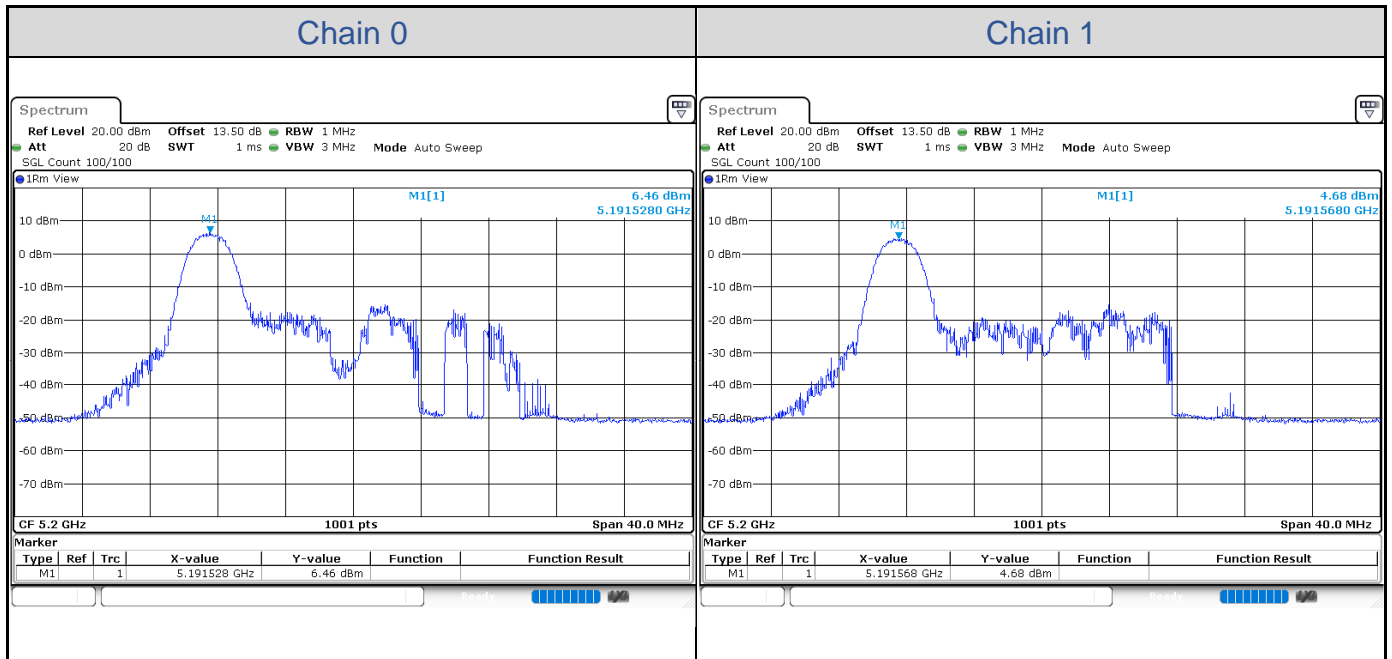

802.11ax HE20-Channel 40