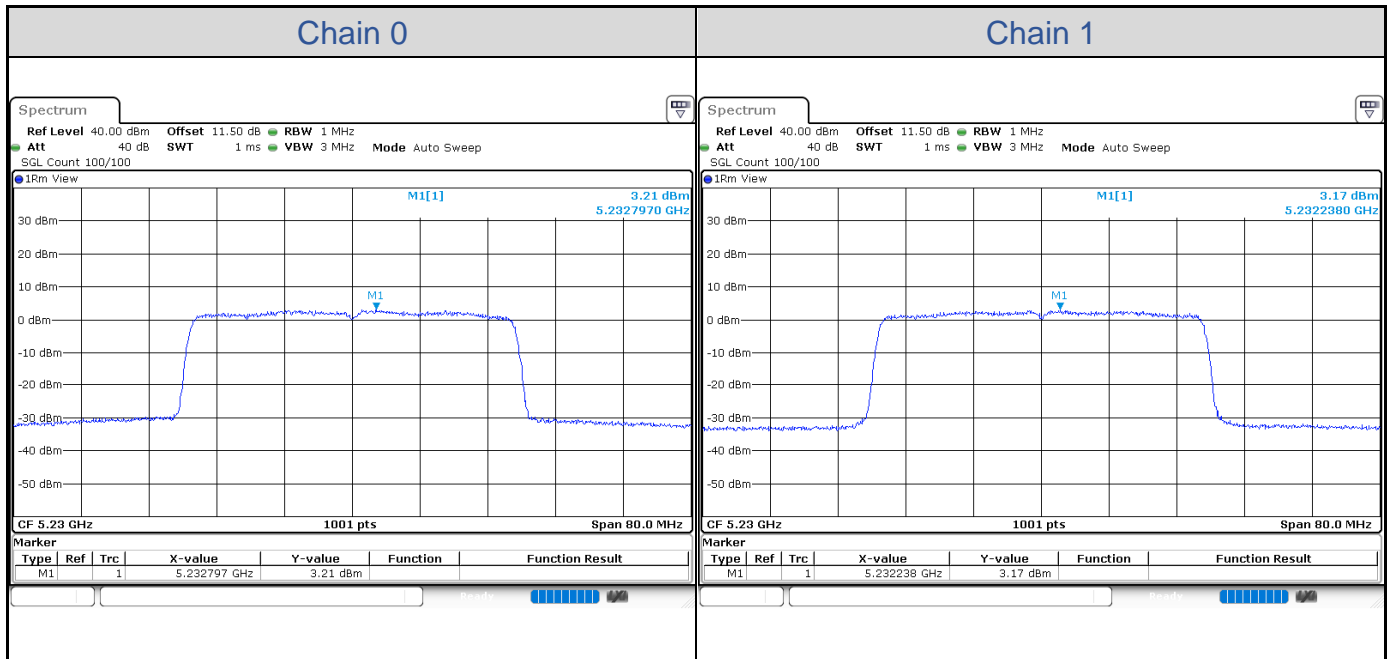

802.11ax HE40-Channel 46