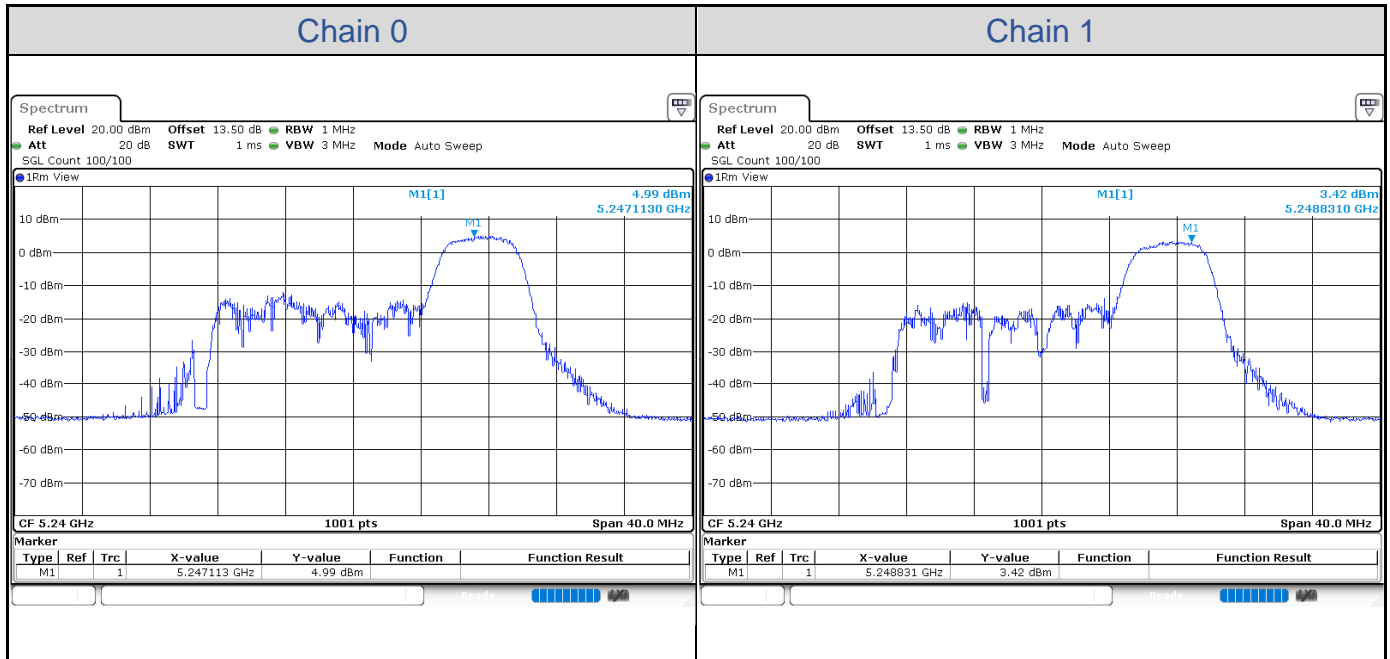

802.11ax HE20-Channel 48