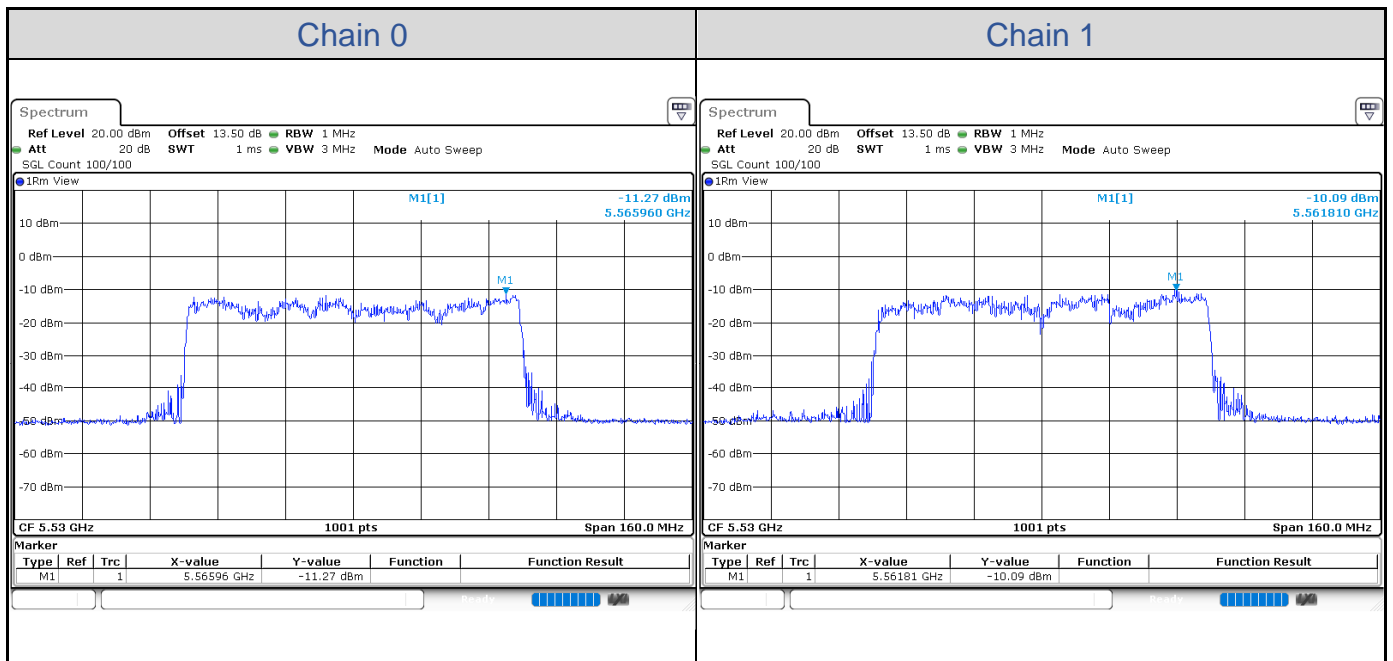

802.11ax HE80-Channel 106