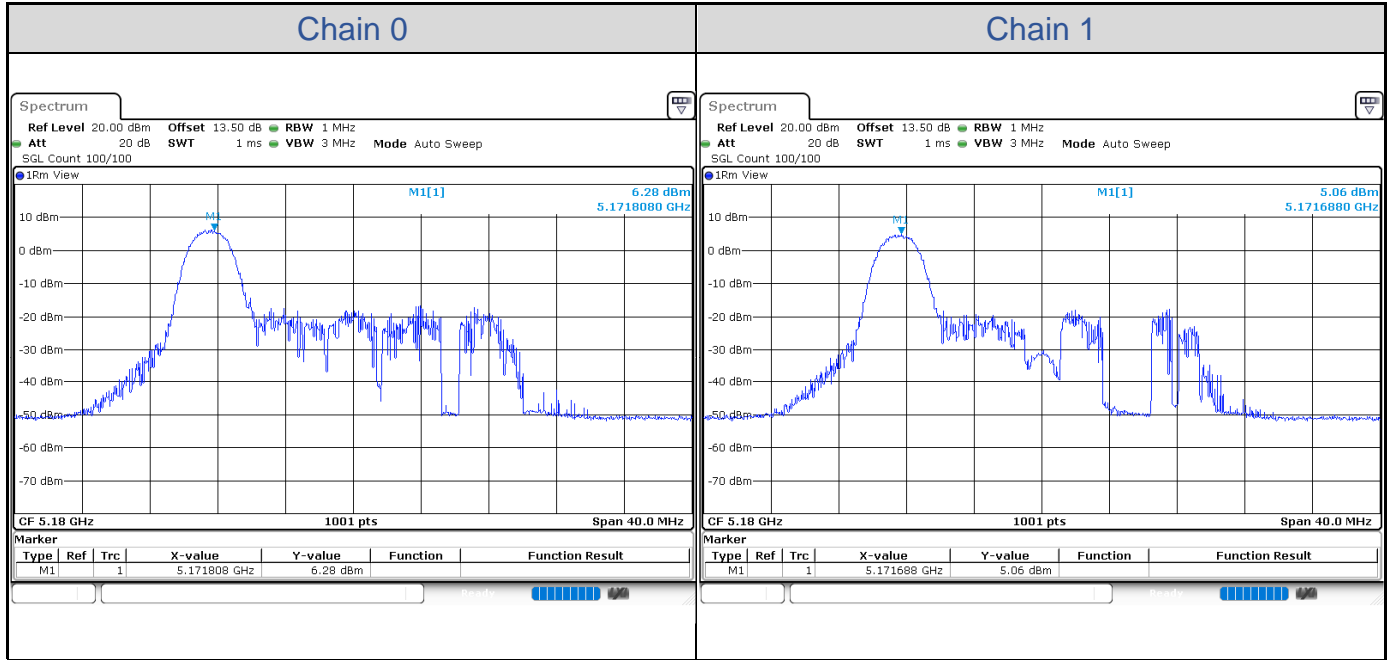

802.11ax HE20-Channel 36