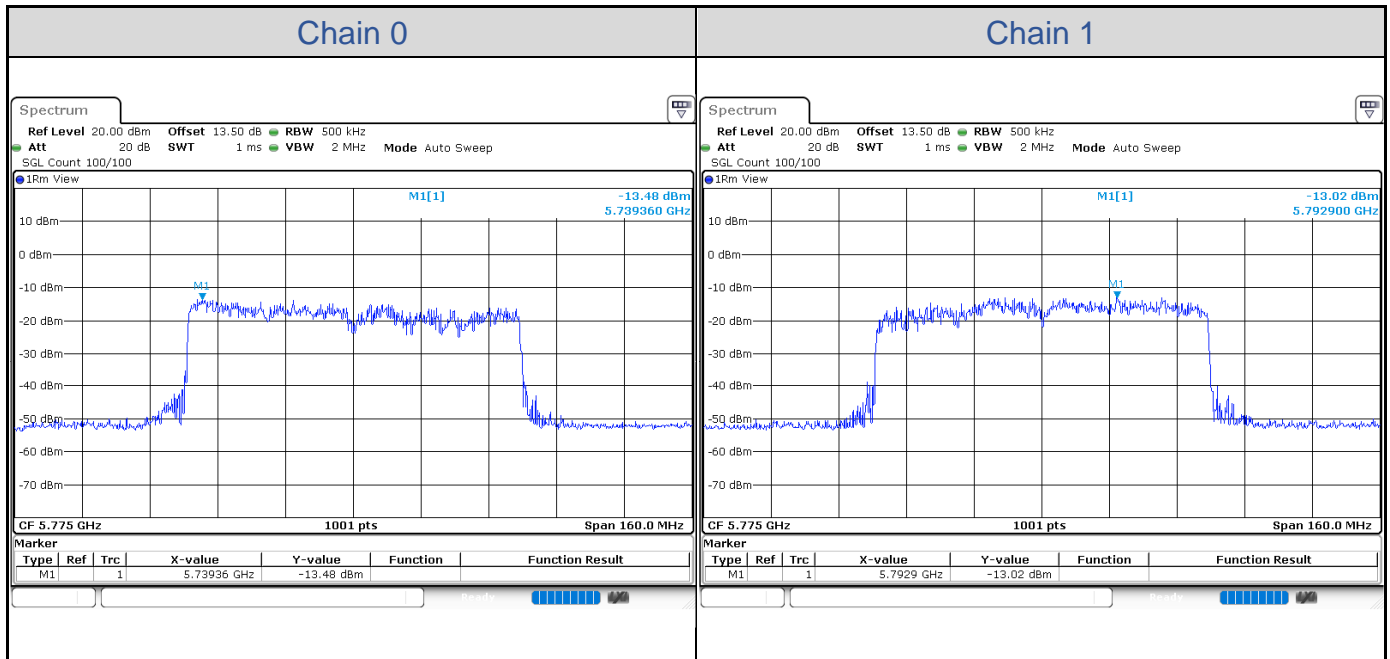

802.11ax HE80-Channel 155