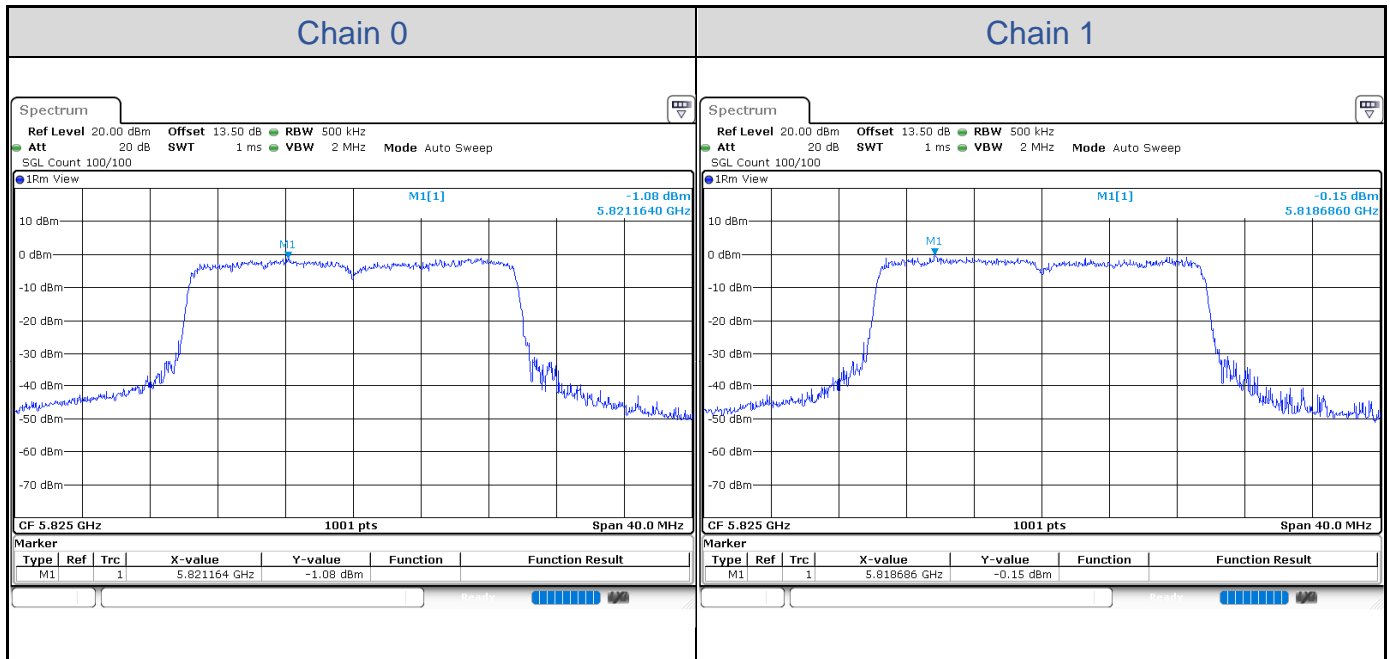

802.11ax HE20-Channel 140

802.11ax HE20-Channel 144

802.11ax HE20-Channel 144

802.11ax HE20-Channel 149

802.11ax HE20-Channel 157

802.11ax HE20-Channel 165

802.11ax HE40_RU484

Band	Channel	Frequency (MHz)	PSD without Duty Factor (dBm/MHz)		Total PSD with Duty Factor (dBm/MHz)	Maximum Limit (dBm/MHz)	Pass / Fail
			Chain 0	Chain 1			
U-NII-1	38	5190	-5.98	-4.39	6.34	11.00	Pass
	46	5230	-5.89	-5.23	5.90	11.00	Pass
U-NII-2A	54	5270	-5.70	-4.80	6.22	11.00	Pass
	62	5310	-6.56	-5.06	5.70	11.00	Pass
U-NII-2C	102	5510	-6.01	-3.91	6.61	11.00	Pass
	110	5550	-5.62	-4.99	6.16	11.00	Pass
	134	5670	-5.96	-5.41	5.77	11.00	Pass
	142	5710	-6.15	-6.37	5.19	11.00	Pass