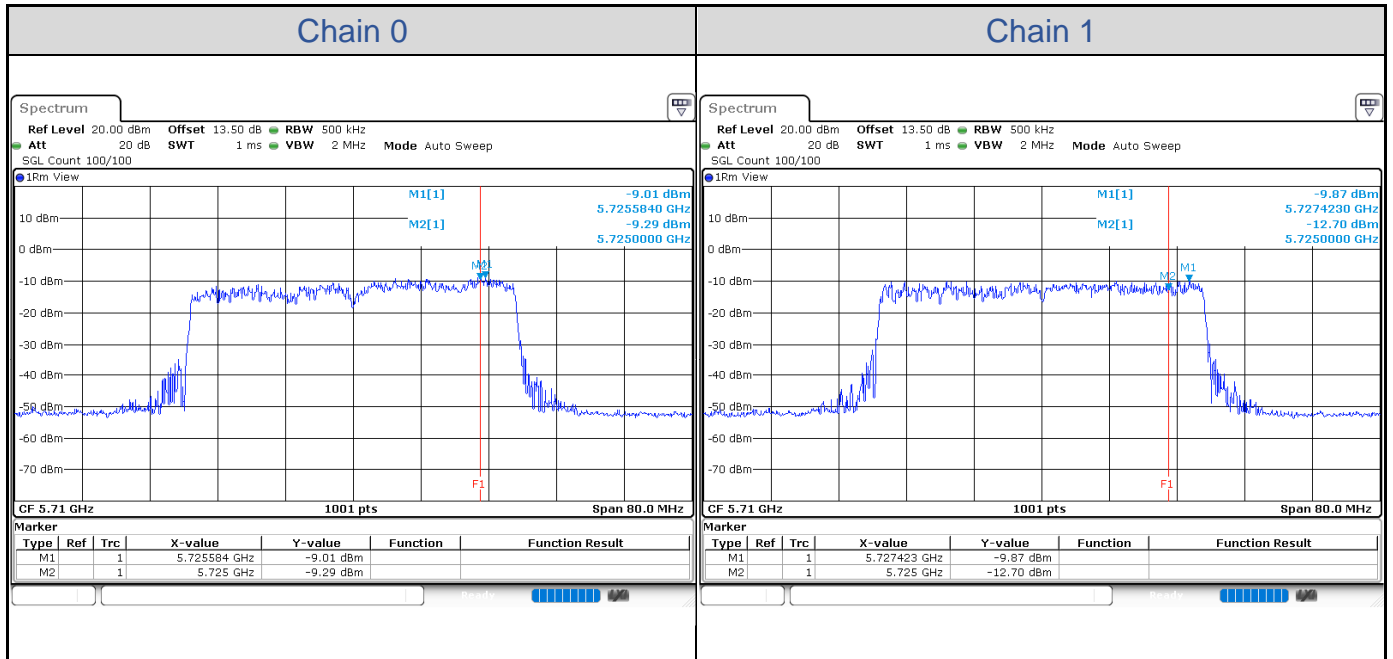

802.11ax HE40-Channel 142