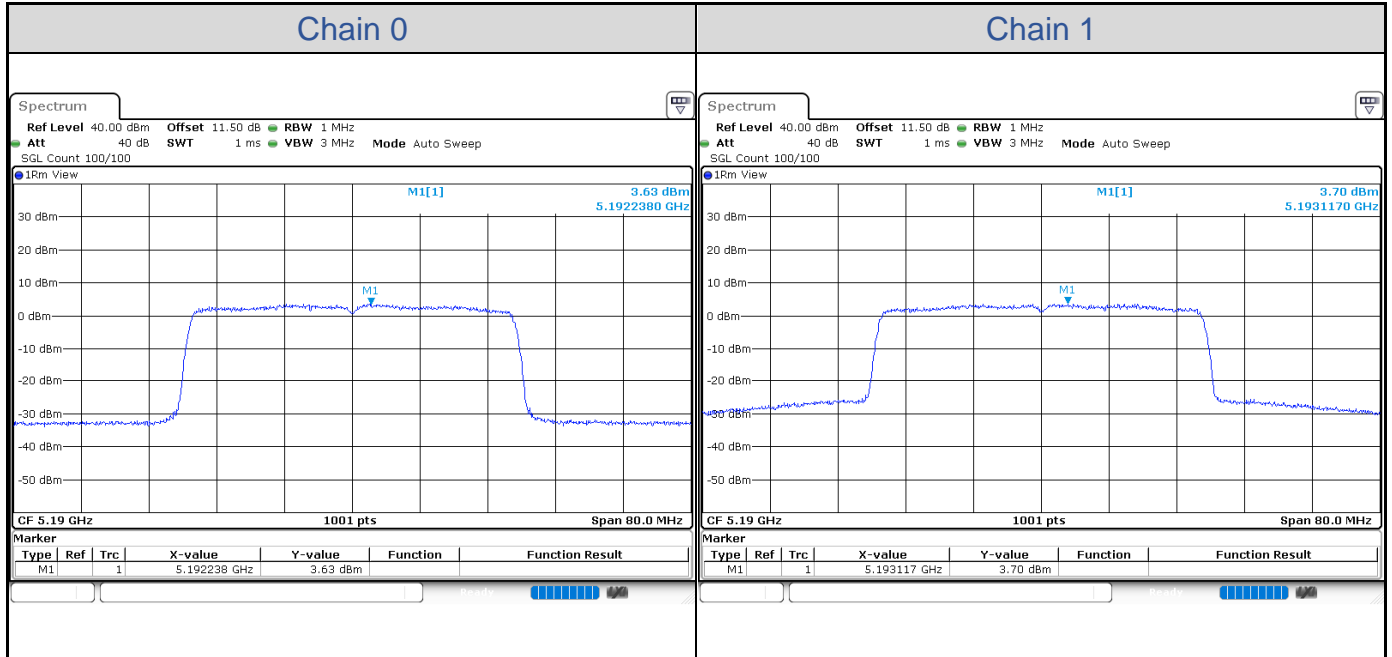

802.11ax HE40-Channel 38