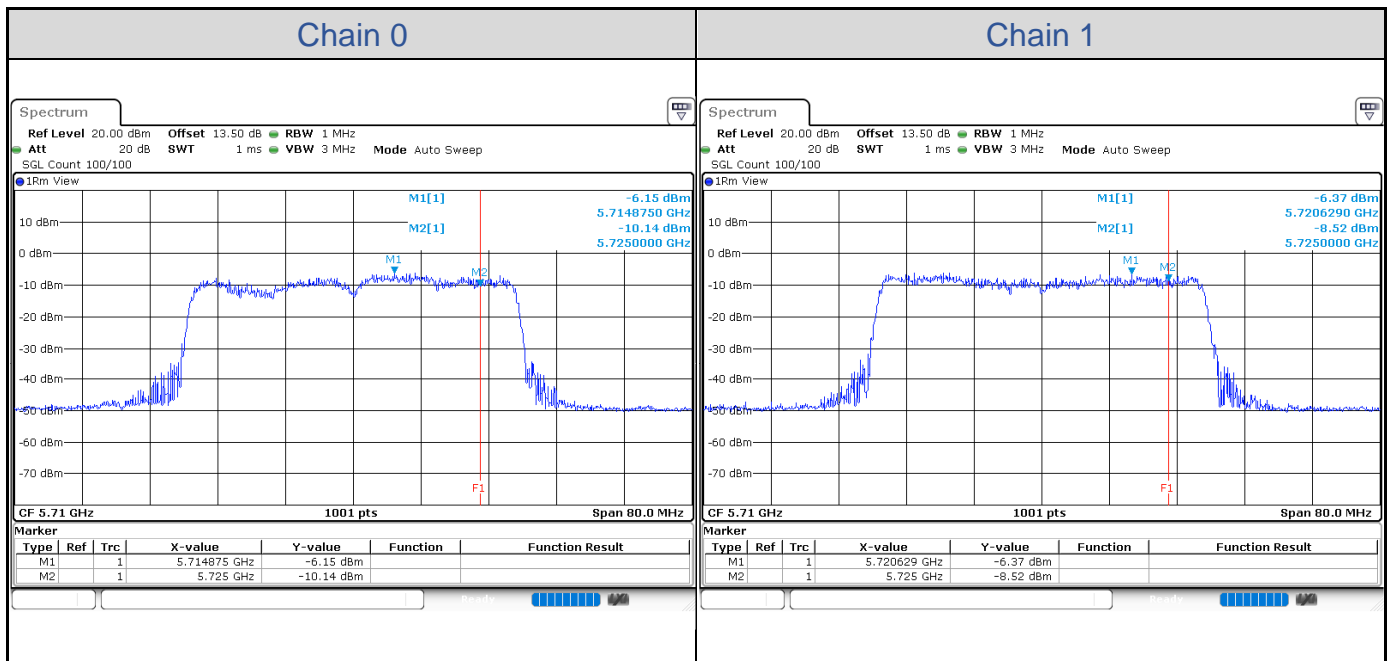

802.11ax HE40-Channel 142