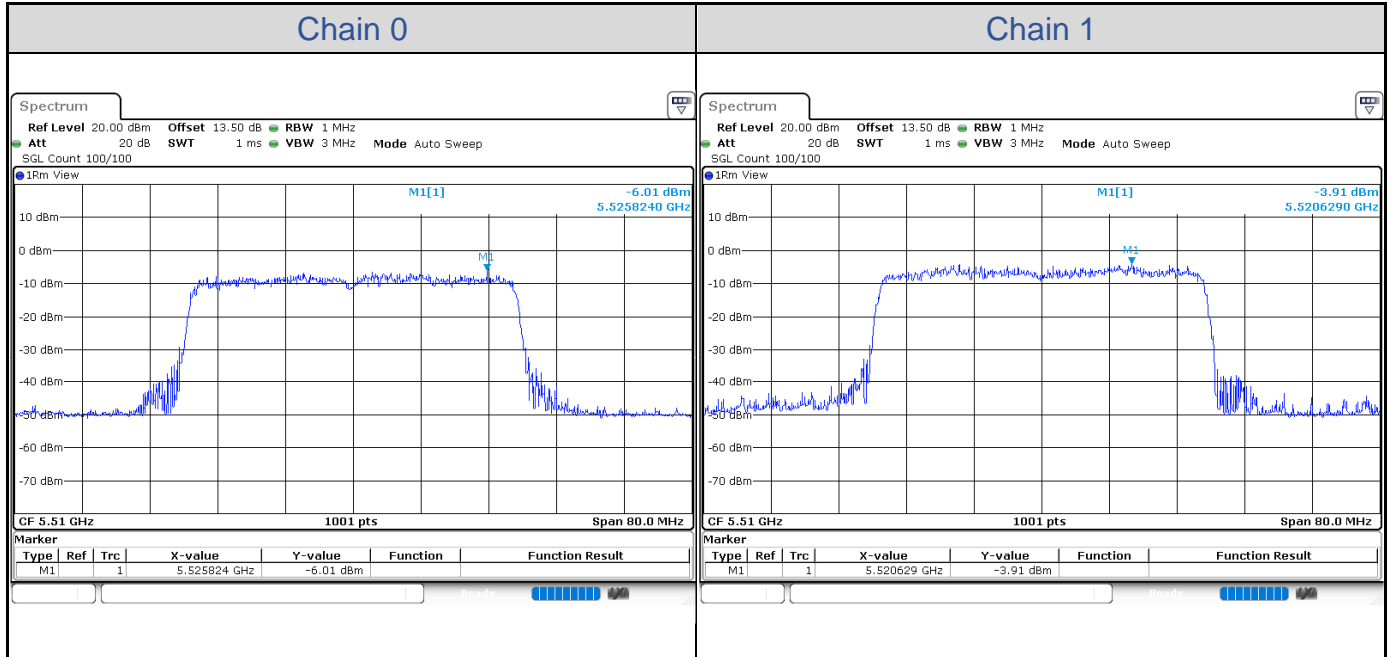

802.11ax HE40-Channel 102