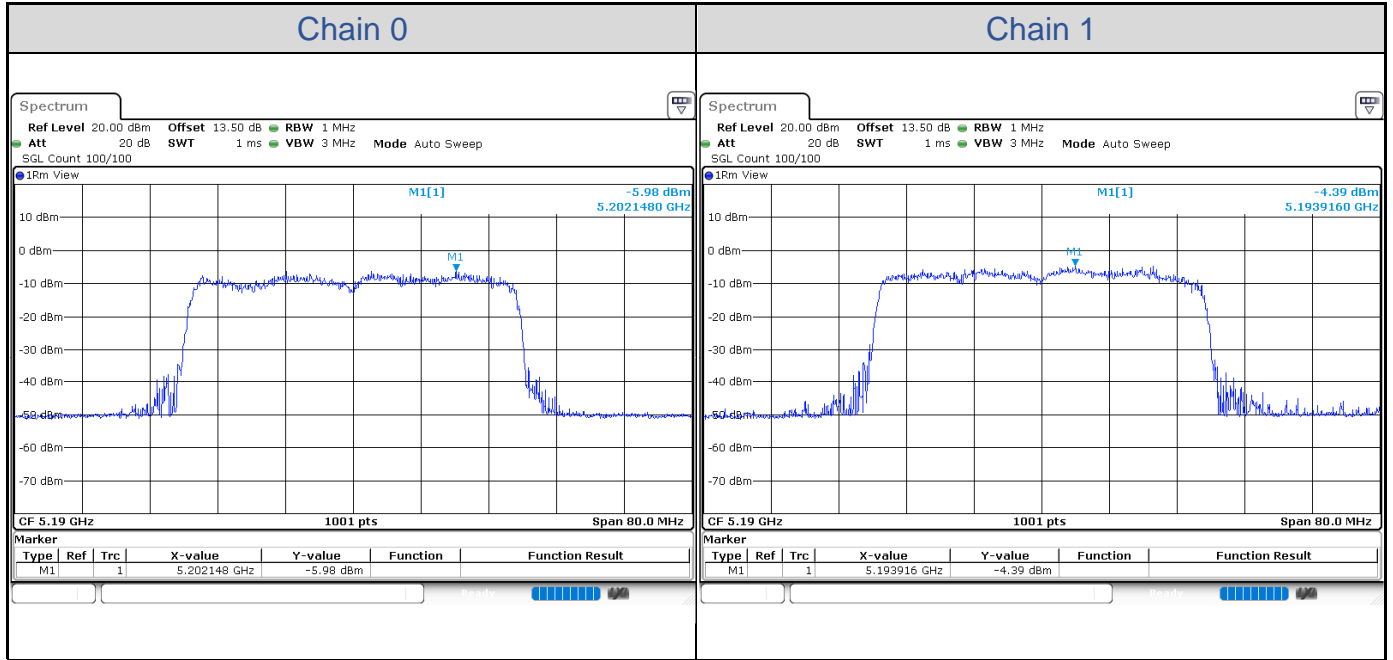

802.11ax HE40-Channel 38