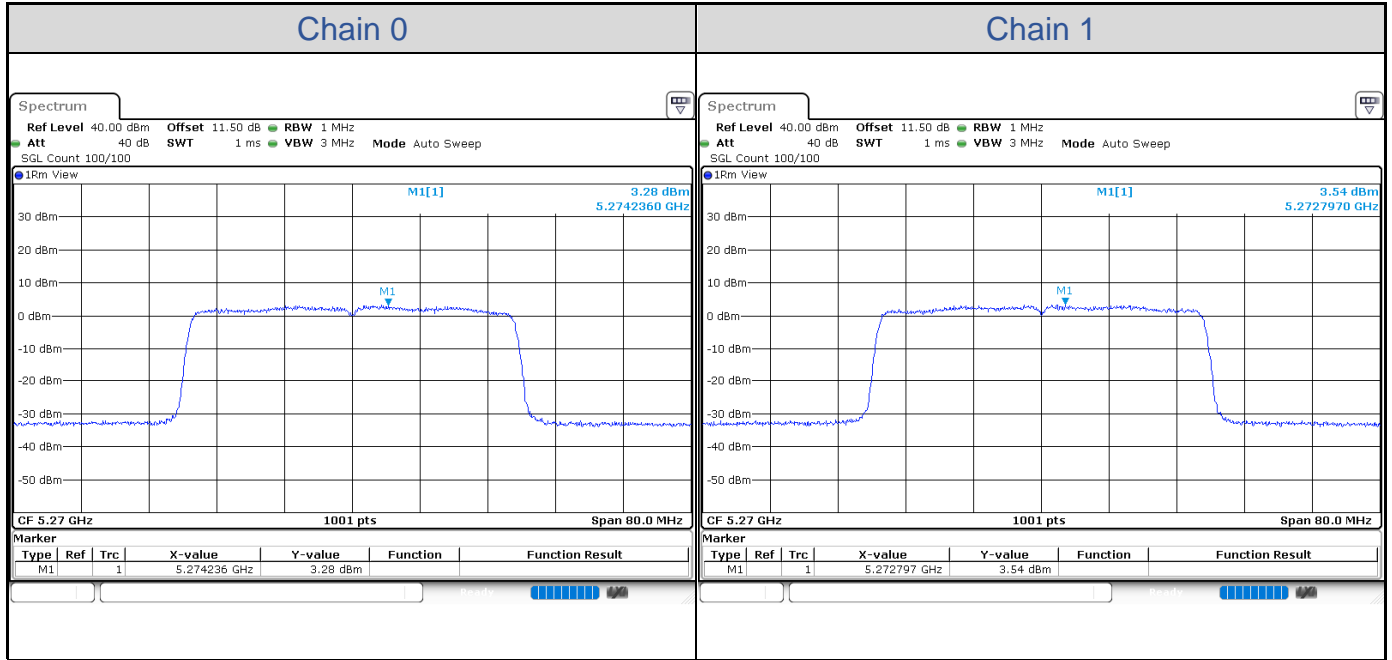

802.11ax HE40-Channel 54