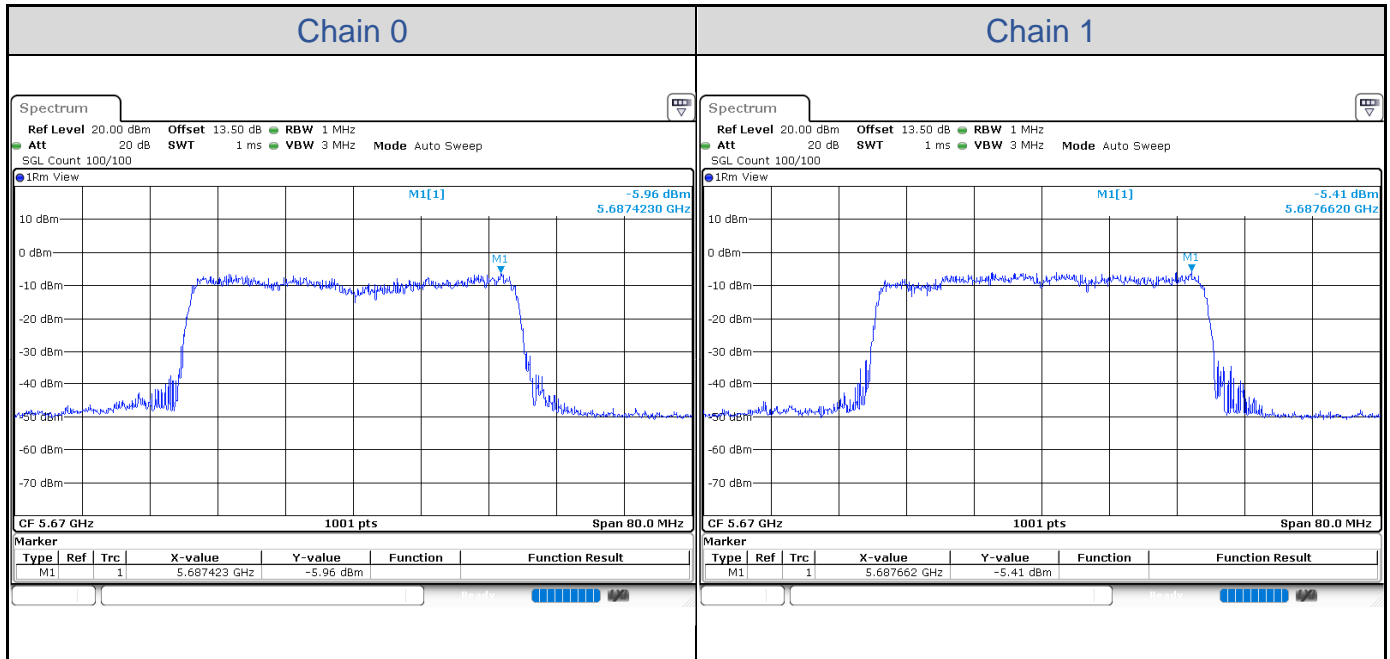

802.11ax HE40-Channel 134