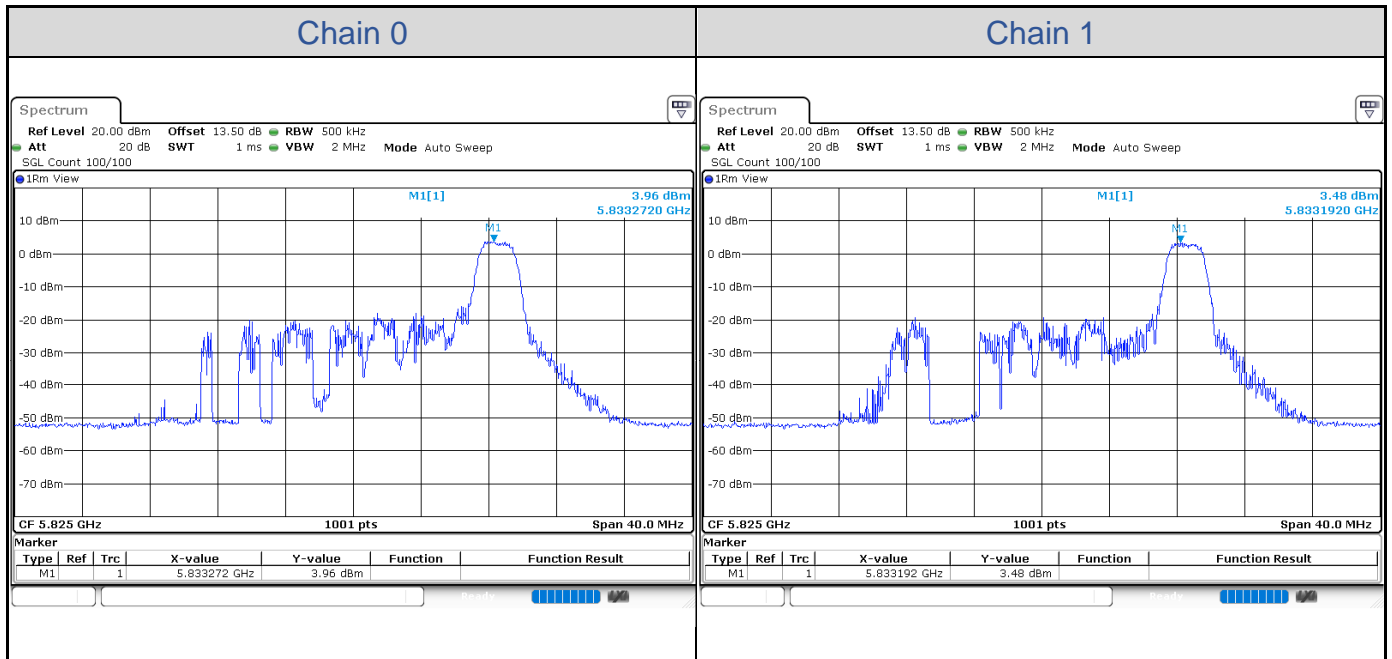

802.11ax HE20-Channel 140

802.11ax HE20-Channel 144

802.11ax HE20-Channel 144

802.11ax HE20-Channel 149

802.11ax HE20-Channel 157

802.11ax HE20-Channel 165

802.11ax HE20_RU52

Band	Channel	Frequency (MHz)	PSD without Duty Factor (dBm/MHz)		Total PSD with Duty Factor (dBm/MHz)	Maximum Limit (dBm/MHz)	Pass / Fail
			Chain 0	Chain 1			
U-NII-1	36	5180	6.15	5.01	8.63	11.00	Pass
	40	5200	6.15	4.94	8.60	11.00	Pass
	48	5240	4.99	3.42	7.29	11.00	Pass
U-NII-2A	52	5260	6.34	4.85	8.67	11.00	Pass
	60	5300	6.45	5.14	8.85	11.00	Pass
	64	5320	5.99	5.46	8.74	11.00	Pass
U-NII-2C	100	5500	6.87	6.07	9.50	11.00	Pass
	116	5580	5.83	5.76	8.81	11.00	Pass
	140	5700	6.17	5.92	9.06	11.00	Pass
	144	5720	5.84	5.20	8.54	11.00	Pass