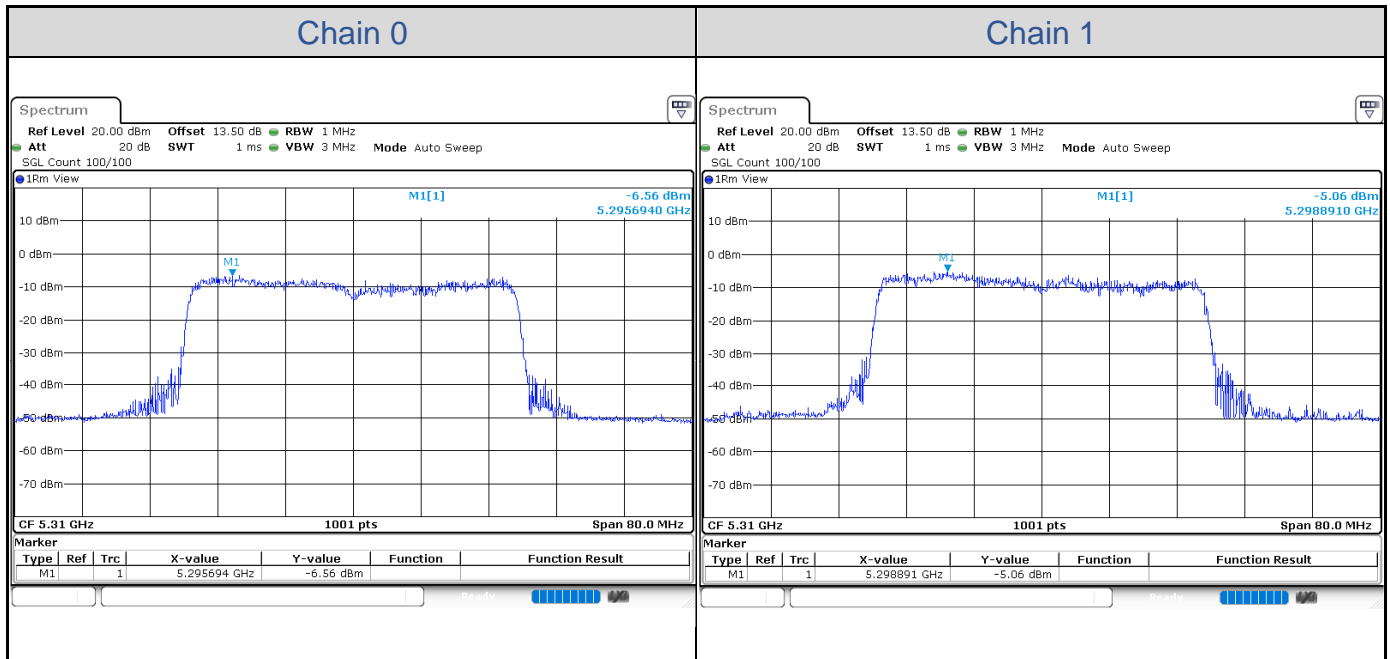

802.11ax HE40-Channel 62