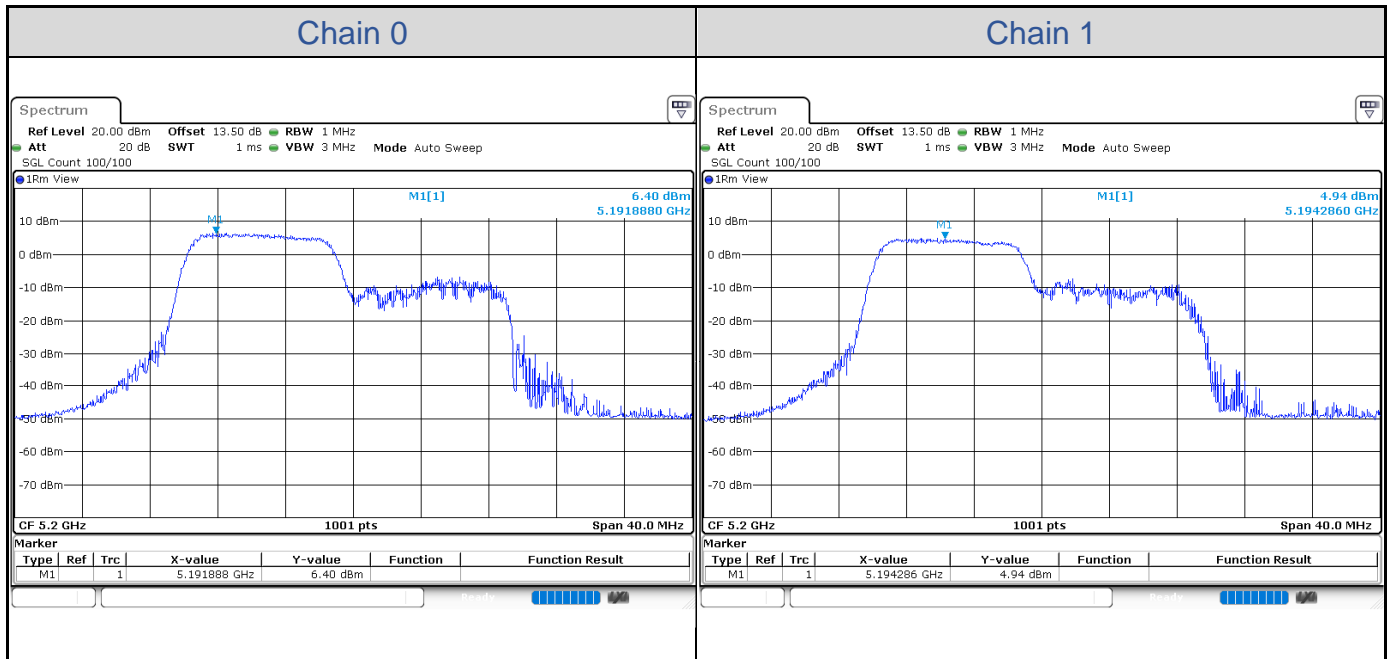

802.11ax HE20-Channel 40