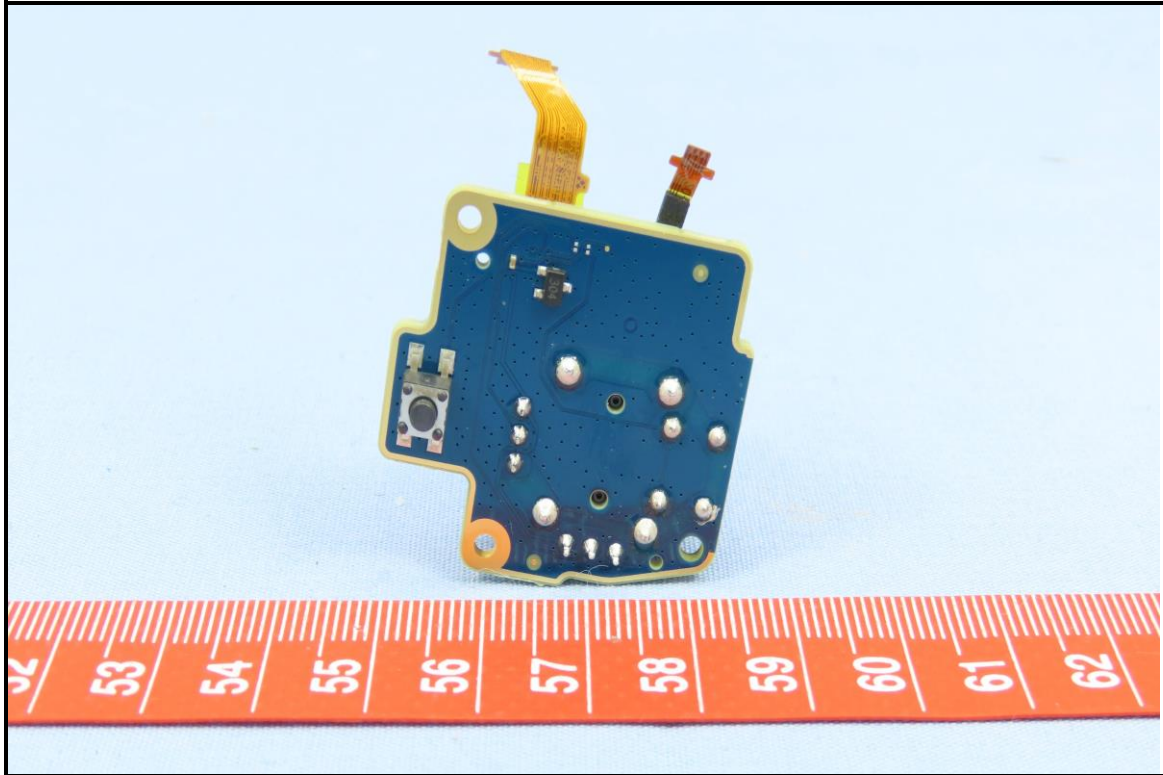

CONSTRUCTION PHOTOS OF EUT

Brand: VIVE / Model: 2Q8R200

The EUT contains following accessory devices.

Product	Brand	Model	Description
Adapter	HTC	TC NE5W-US	I/P: 100-240 Vac, 50-60 Hz, 200 mA O/P: 5 Vdc, 1 A
USB Cable	N/A	LA86US006-4H	1.2 m shielded cable w/o core