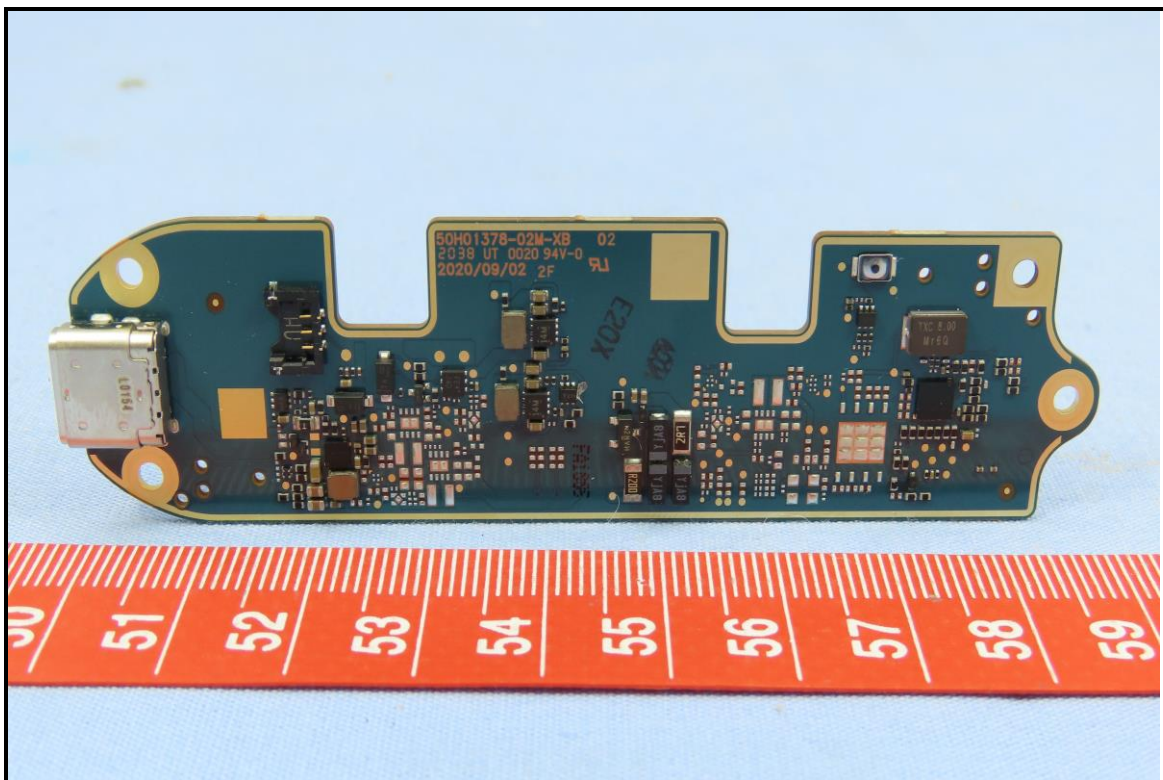

CONSTRUCTION PHOTOS OF EUT

Brand: VIVE / Model: 2Q8R200

The EUT contains following accessory devices.

Product	Brand	Model	Description
Adapter	HTC	TC NE5W-US	I/P: 100-240 Vac, 50-60 Hz, 200 mA O/P: 5 Vdc, 1 A
USB Cable	N/A	LA86US006-4H	1.2 m shielded cable w/o core