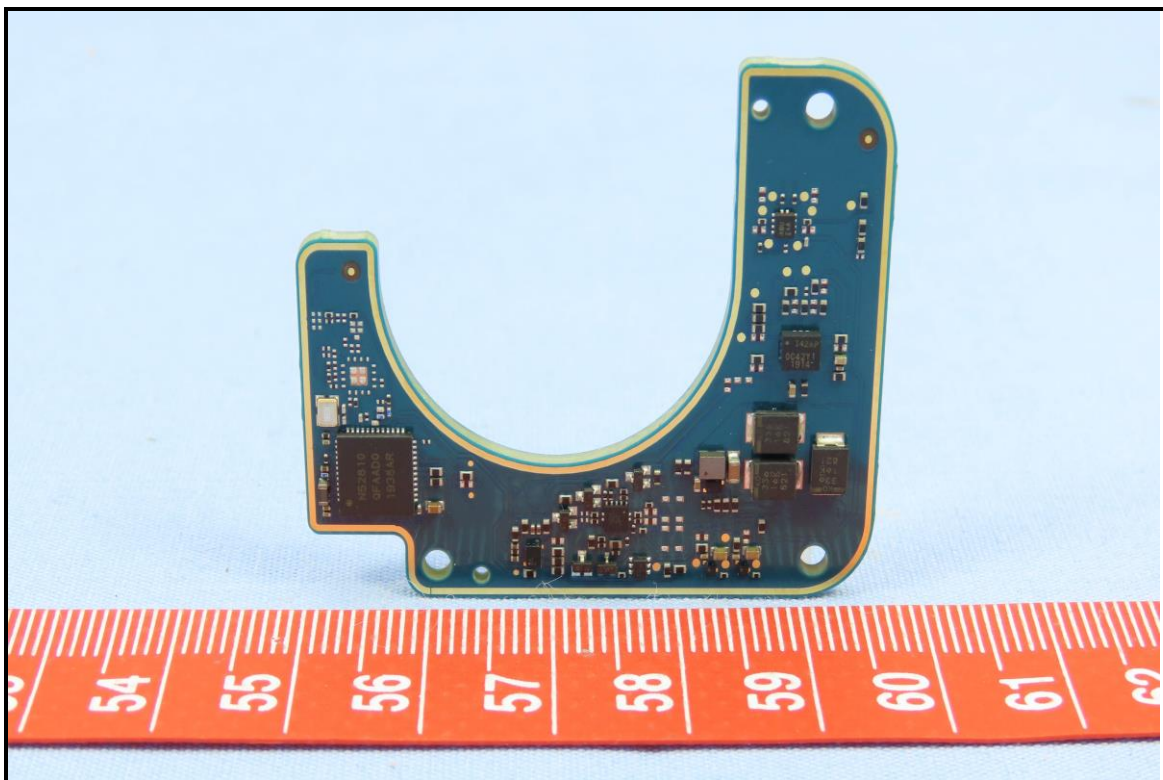

CONSTRUCTION PHOTOS OF EUT

Brand: VIVE / Model: 2Q8R200

The EUT contains following accessory devices.

Product	Brand	Model	Description
Adapter	HTC	TC NE5W-US	I/P: 100-240 Vac, 50-60 Hz, 200 mA O/P: 5 Vdc, 1 A
USB Cable	N/A	LA86US006-4H	1.2 m shielded cable w/o core