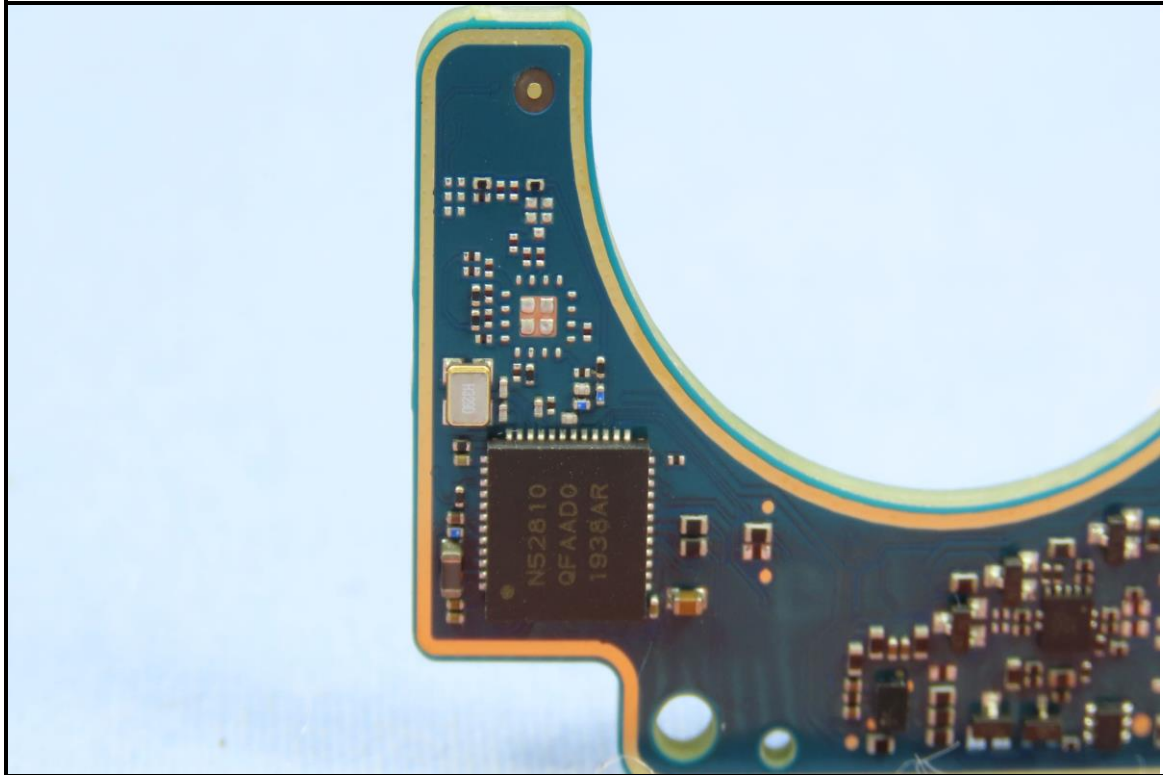

CONSTRUCTION PHOTOS OF EUT

Brand: VIVE / Model: 2Q8R200

The EUT contains following accessory devices.

Product	Brand	Model	Description
Adapter	HTC	TC NE5W-US	I/P: 100-240 Vac, 50-60 Hz, 200 mA O/P: 5 Vdc, 1 A
USB Cable	N/A	LA86US006-4H	1.2 m shielded cable w/o core