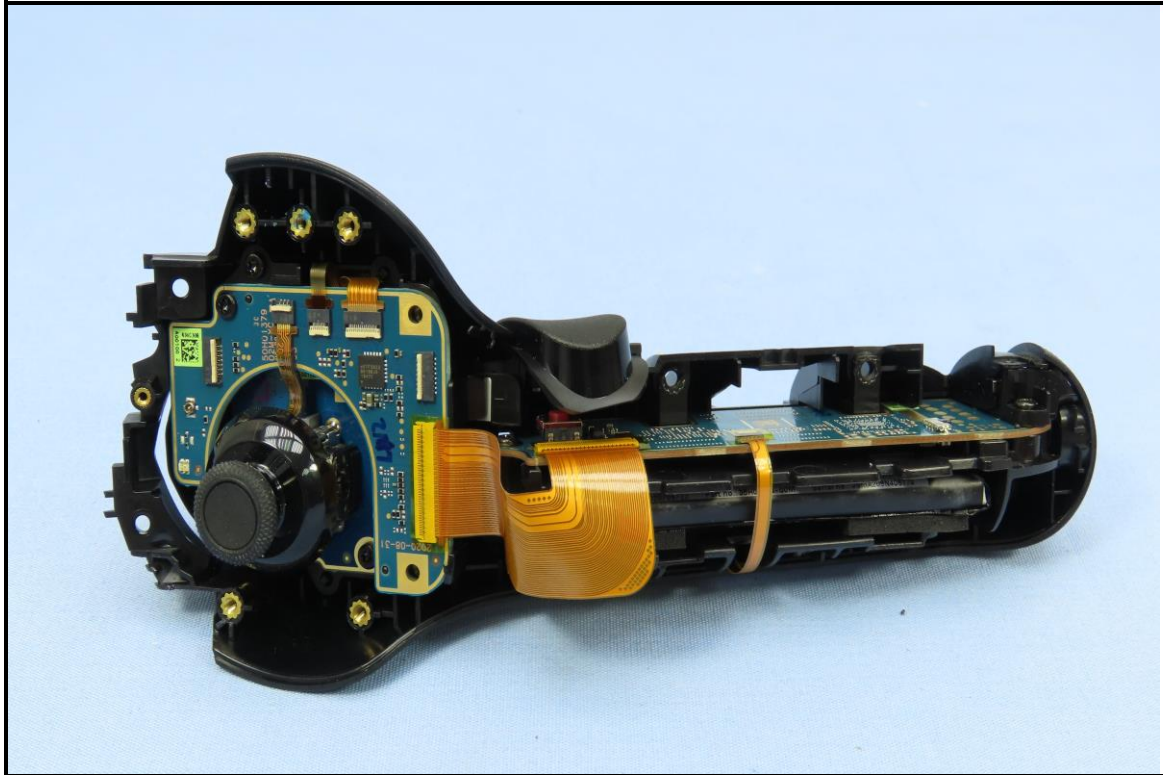

CONSTRUCTION PHOTOS OF EUT

Brand: VIVE / Model: 2Q8R200

The EUT contains following accessory devices.

Product	Brand	Model	Description
Adapter	HTC	TC NE5W-US	I/P: 100-240 Vac, 50-60 Hz, 200 mA O/P: 5 Vdc, 1 A
USB Cable	N/A	LA86US006-4H	1.2 m shielded cable w/o core