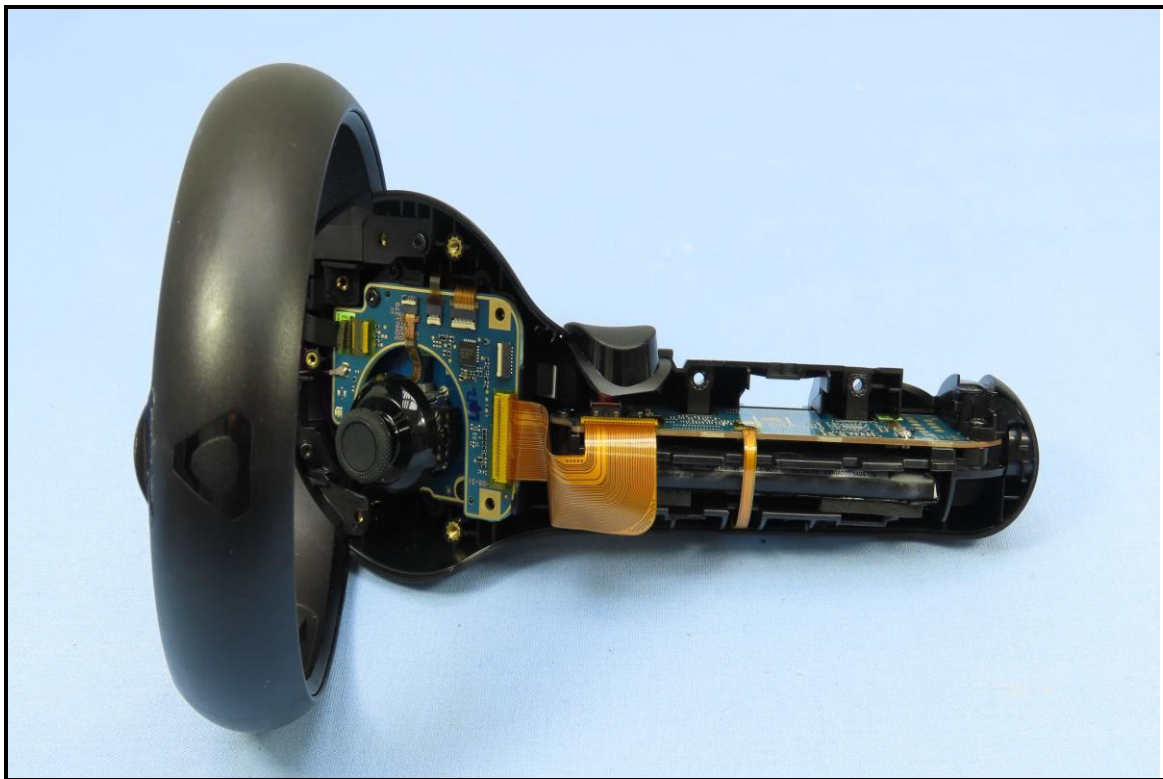

CONSTRUCTION PHOTOS OF EUT

Brand: VIVE / Model: 2Q8R200

The EUT contains following accessory devices.

Product	Brand	Model	Description
Adapter	HTC	TC NE5W-US	I/P: 100-240 Vac, 50-60 Hz, 200 mA O/P: 5 Vdc, 1 A
USB Cable	N/A	LA86US006-4H	1.2 m shielded cable w/o core