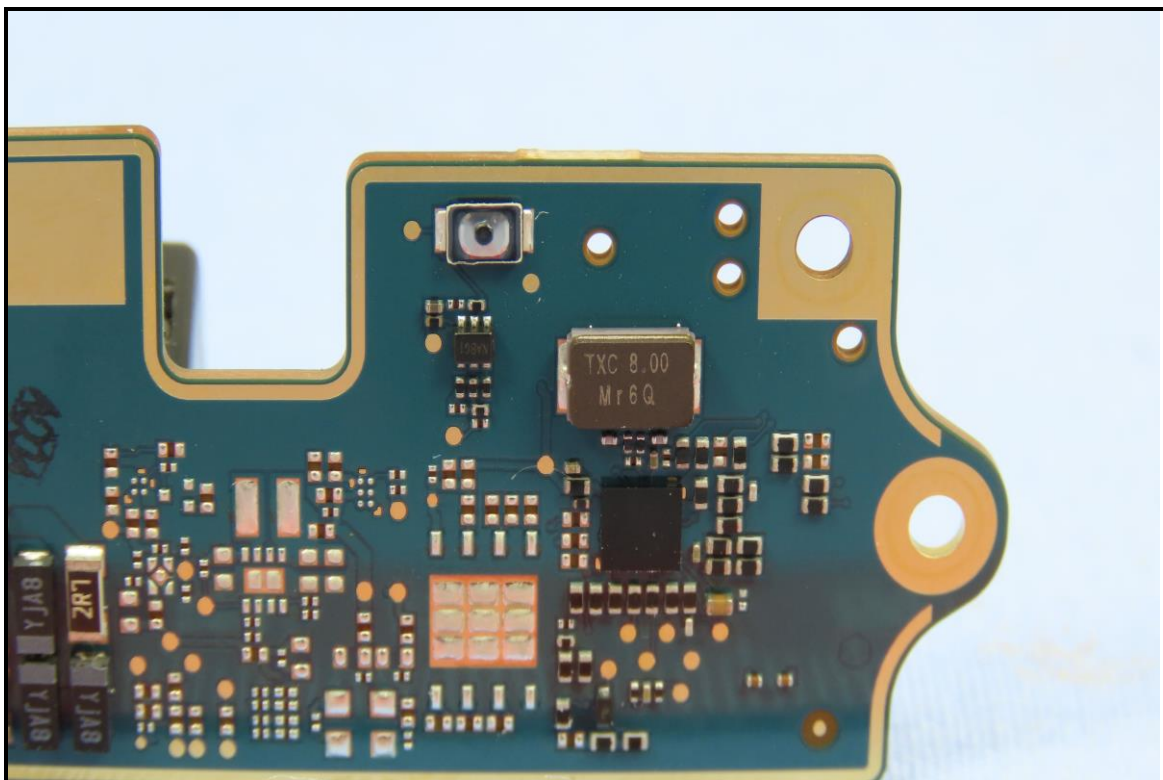

CONSTRUCTION PHOTOS OF EUT

Brand: VIVE / Model: 2Q8R200

The EUT contains following accessory devices.

Product	Brand	Model	Description
Adapter	HTC	TC NE5W-US	I/P: 100-240 Vac, 50-60 Hz, 200 mA O/P: 5 Vdc, 1 A
USB Cable	N/A	LA86US006-4H	1.2 m shielded cable w/o core