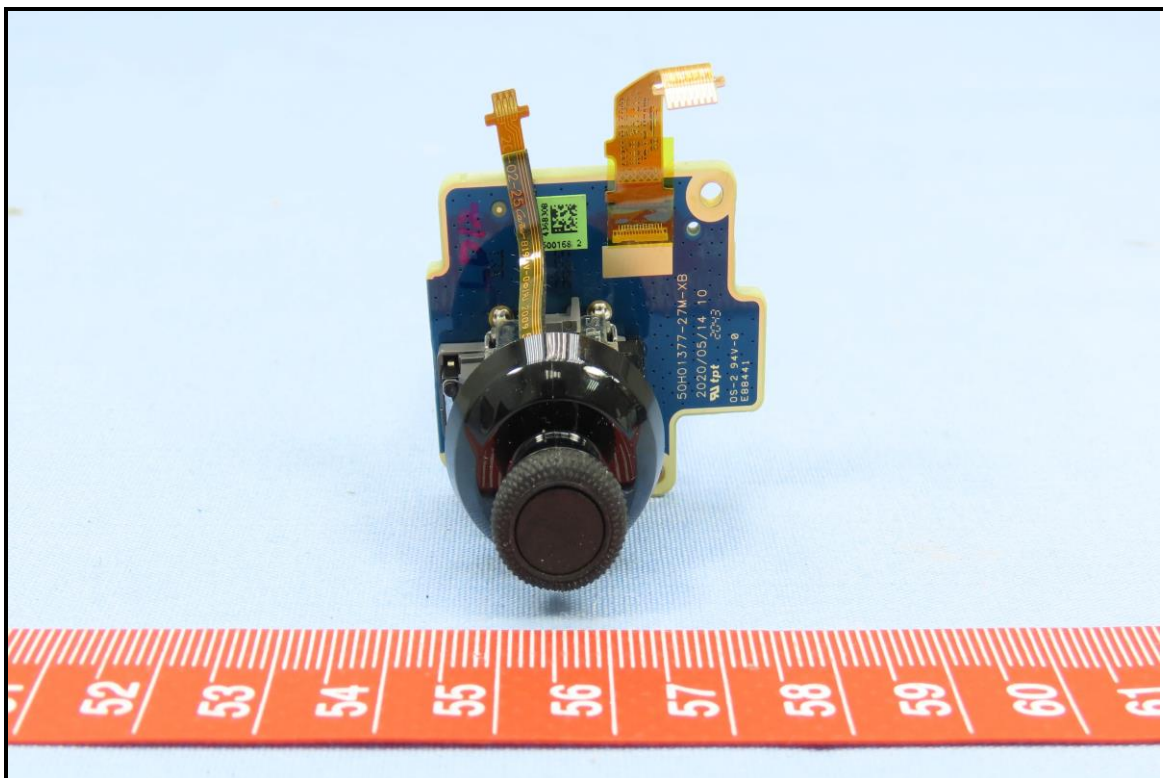

CONSTRUCTION PHOTOS OF EUT

Brand: VIVE / Model: 2Q8R200

The EUT contains following accessory devices.

Product	Brand	Model	Description
Adapter	HTC	TC NE5W-US	I/P: 100-240 Vac, 50-60 Hz, 200 mA O/P: 5 Vdc, 1 A
USB Cable	N/A	LA86US006-4H	1.2 m shielded cable w/o core