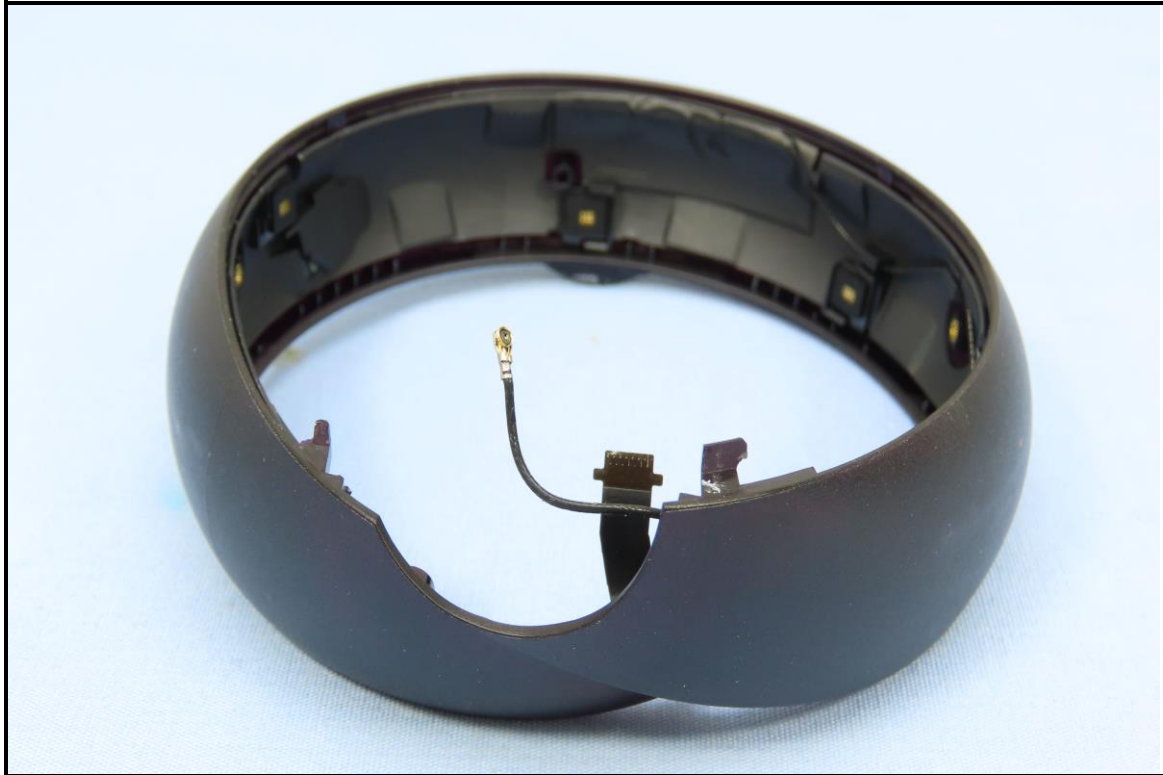

BUREAU
VERITAS