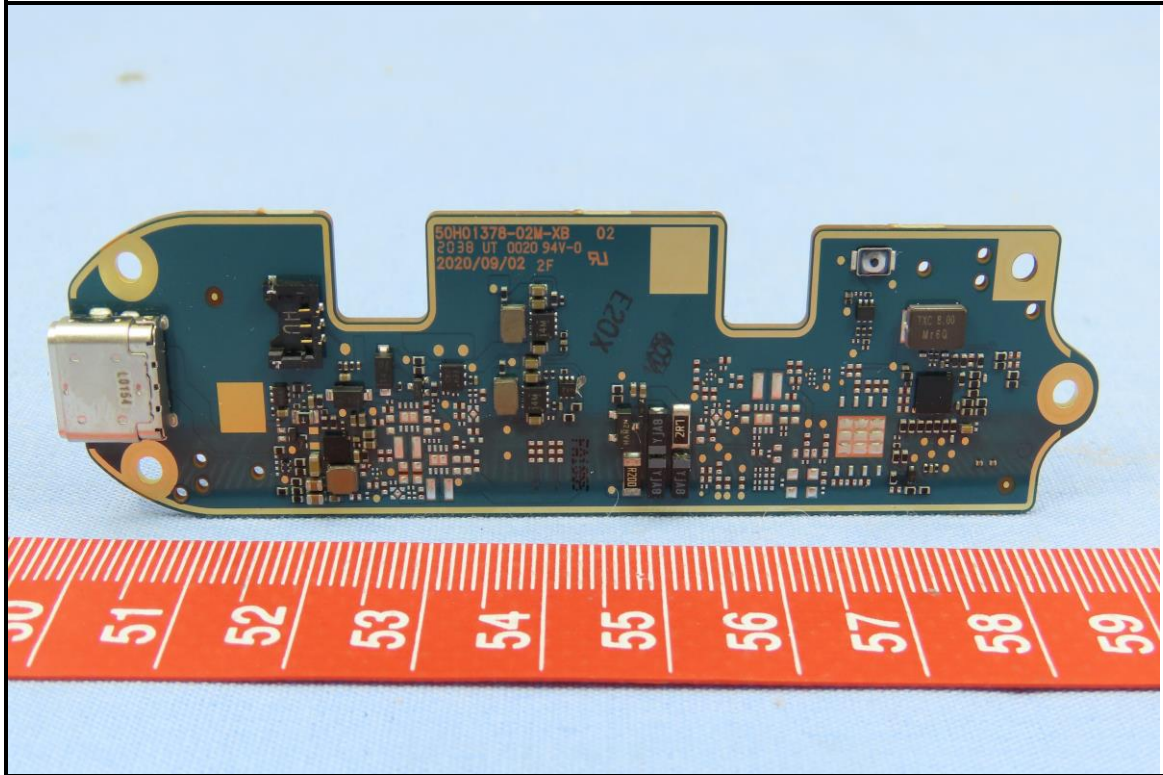

CONSTRUCTION PHOTOS OF EUT

Brand: VIVE / Model: 2Q8R200

The EUT contains following accessory devices.

Product	Brand	Model	Description
Adapter	HTC	TC NE5W-US	I/P: 100-240 Vac, 50-60 Hz, 200 mA O/P: 5 Vdc, 1 A
USB Cable	N/A	LA86US006-4H	1.2 m shielded cable w/o core