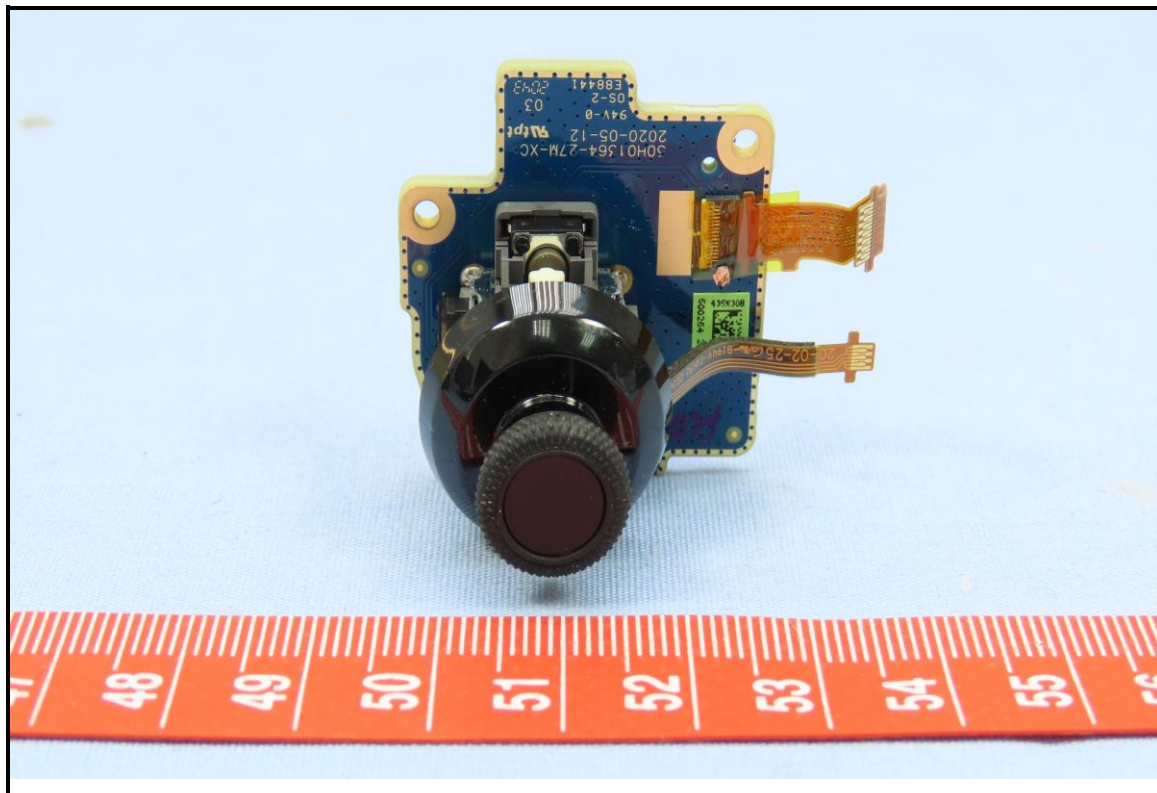

BUREAU
VERITAS