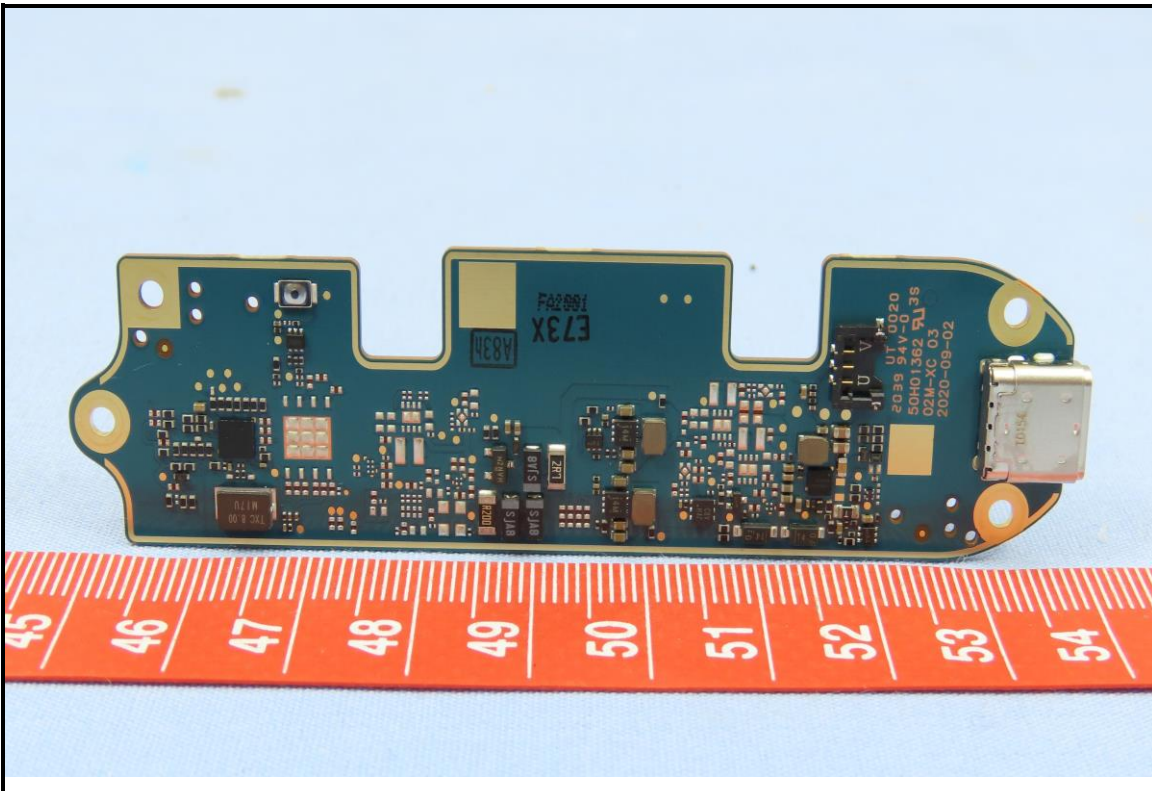

BUREAU
VERITAS