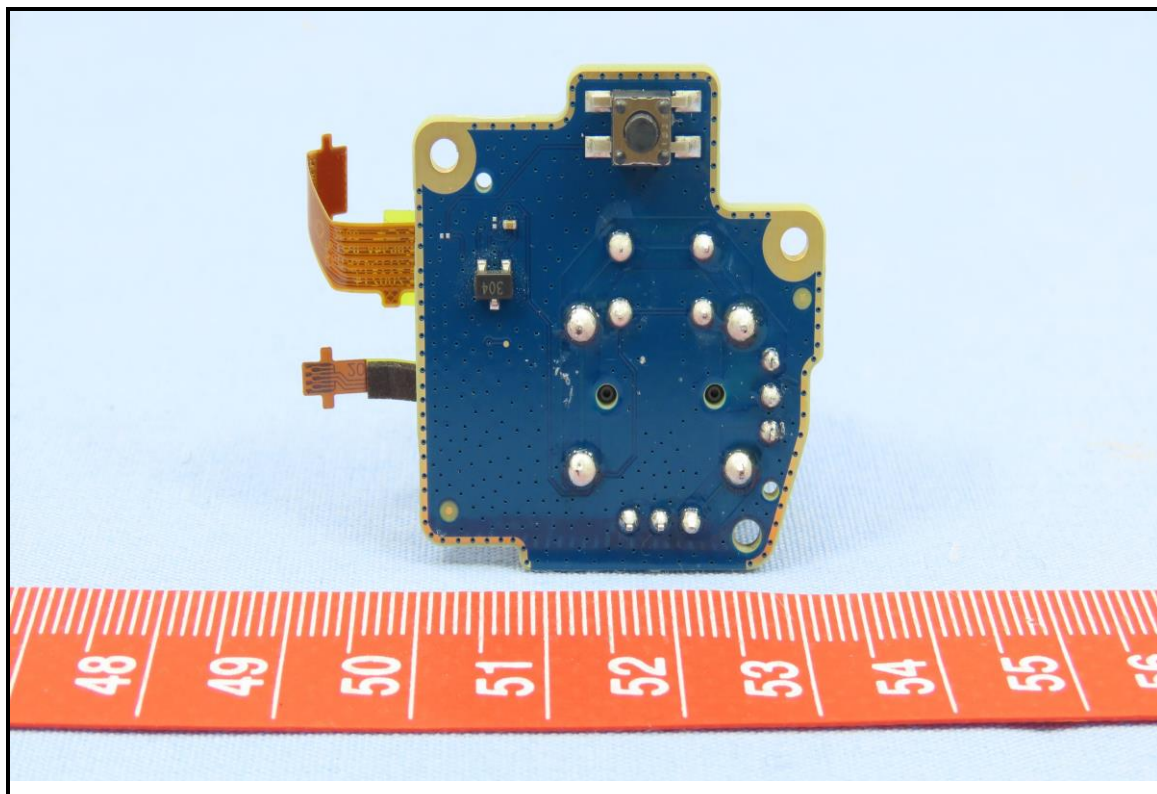

BUREAU
VERITAS