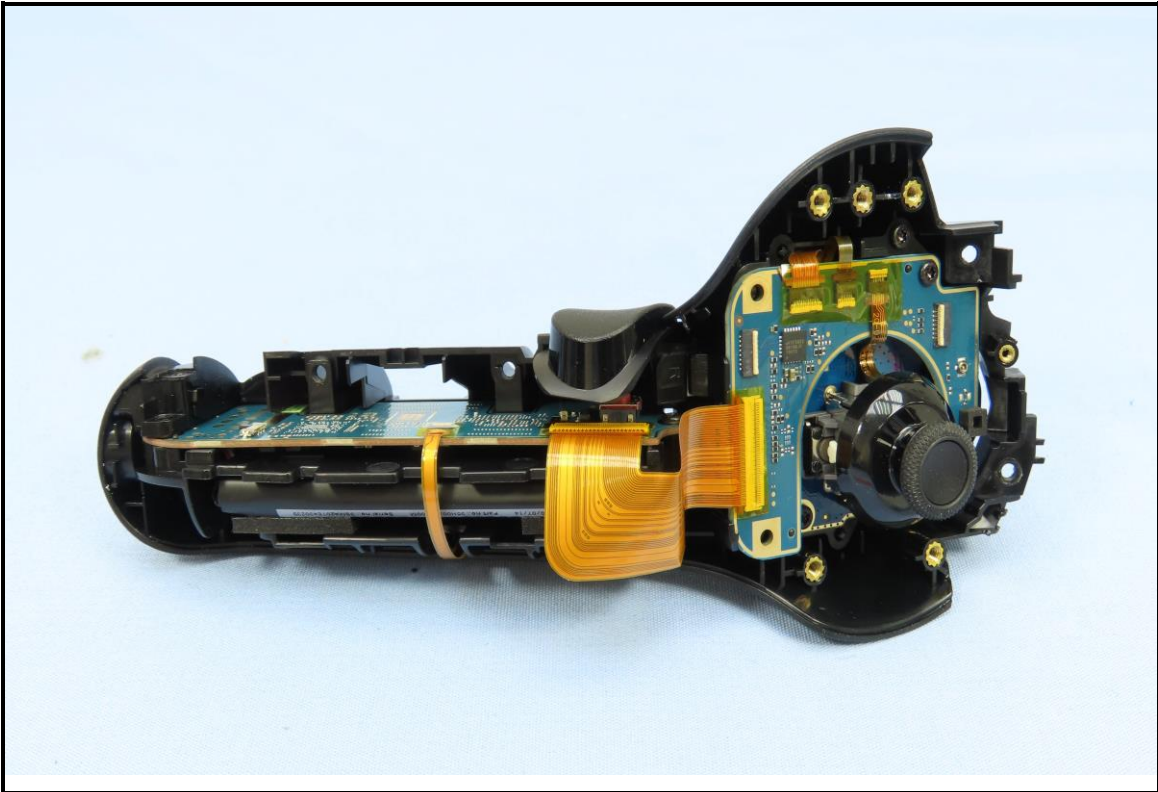

BUREAU
VERITAS