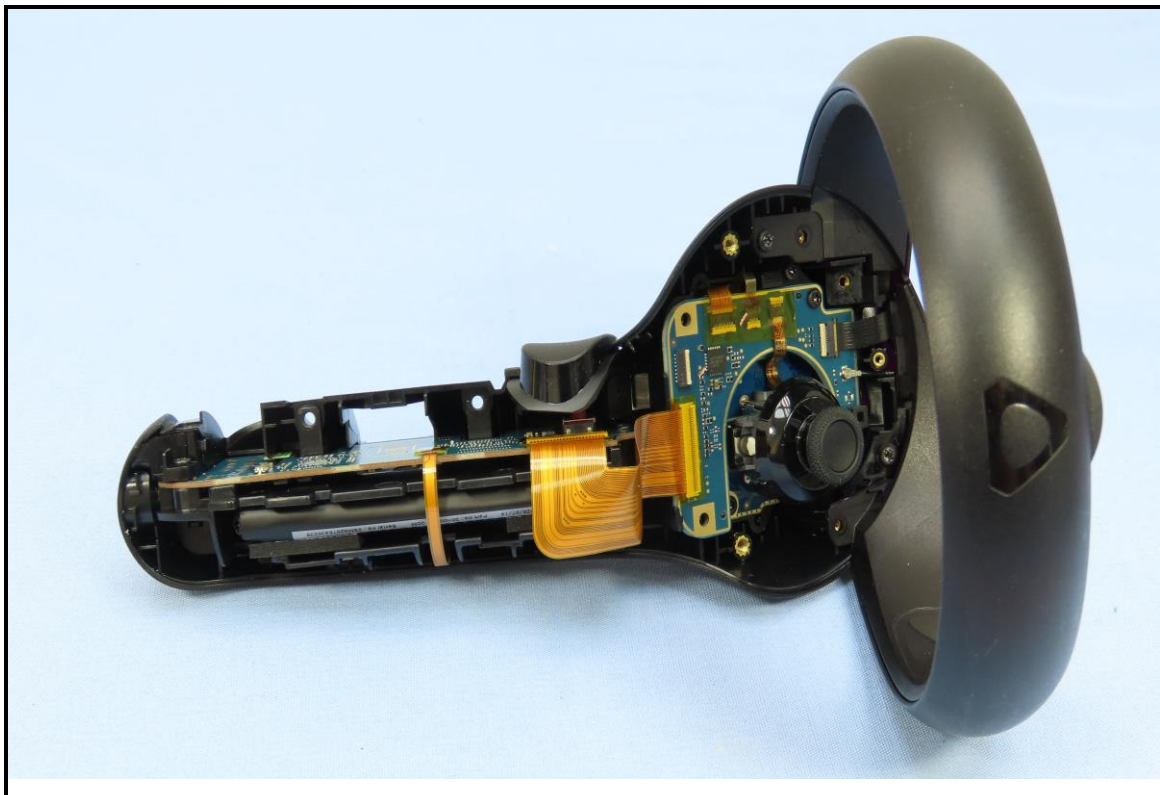

CONSTRUCTION PHOTOS OF EUT

Brand: VIVE / Model: 2Q8R100

The EUT contains following accessory devices.

Product	Brand	Model	Description
Adapter	HTC	TC NE5W-US	I/P: 100-240 Vac, 50-60 Hz, 200 mA O/P: 5 Vdc, 1 A
USB Cable	N/A	LA86US006-4H	1.2 m shielded cable w/o core