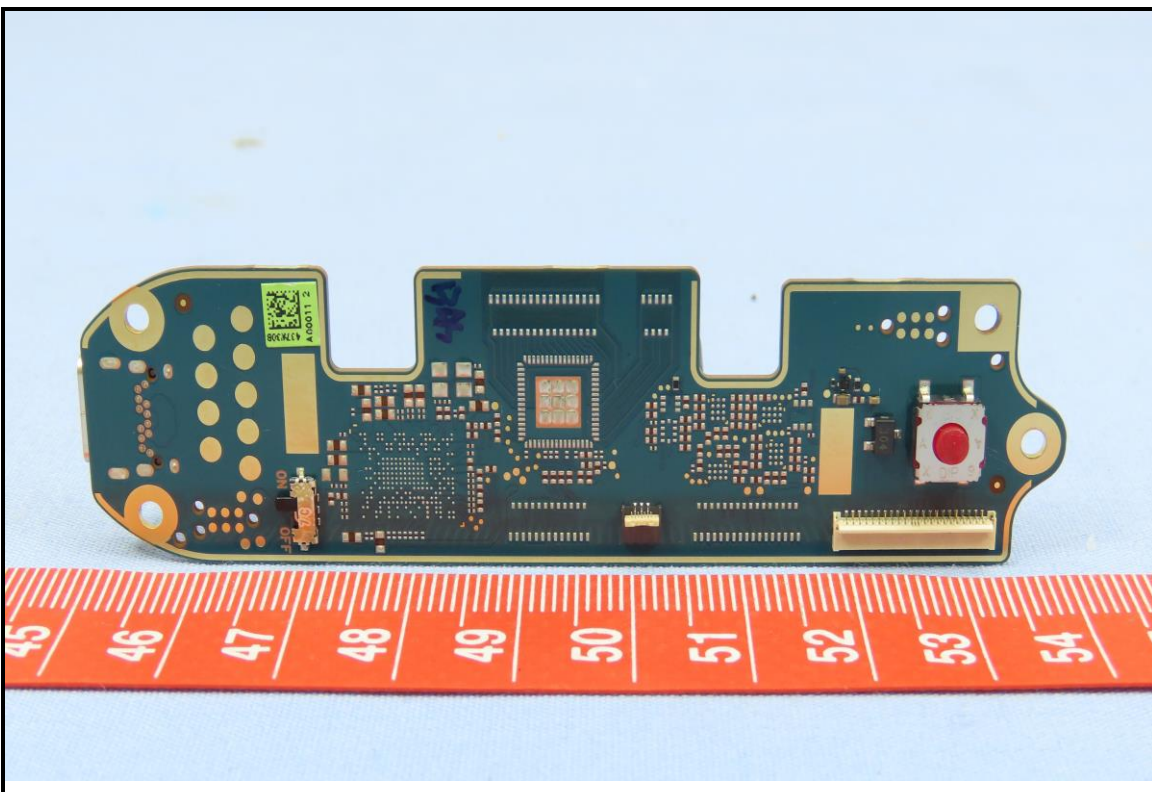

BUREAU
VERITAS