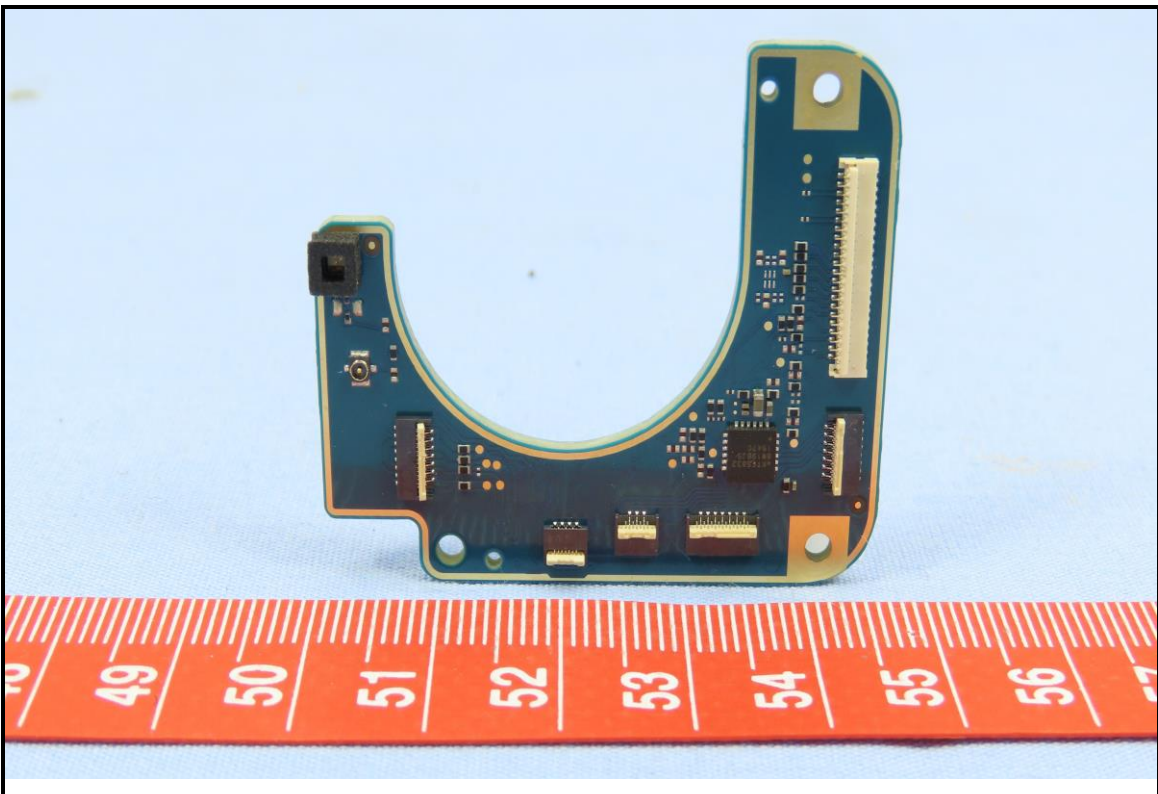

BUREAU
VERITAS