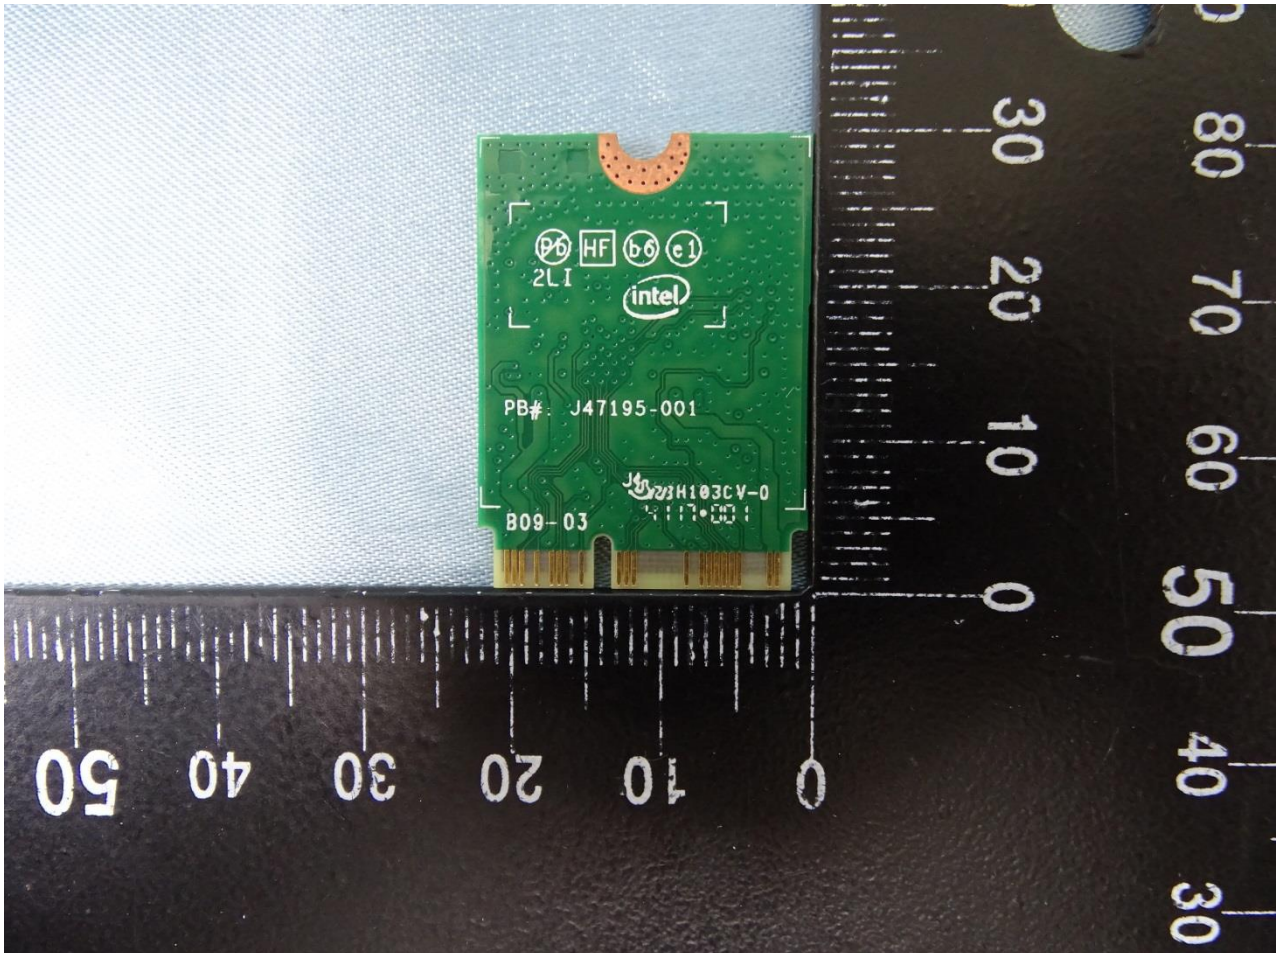

3. Internal Photograph of EUT

Host: **STYLISTIC Q739 Tablet PC**
(Brand Name: FUJITSU / Model Name: PQ13B)

Host: STYLISTIC Q739 Tablet PC
(Brand Name: FUJITSU / Model Name: PQ13B)

Host: STYLISTIC Q739 Tablet PC
(Brand Name: FUJITSU / Model Name: PQ13B)