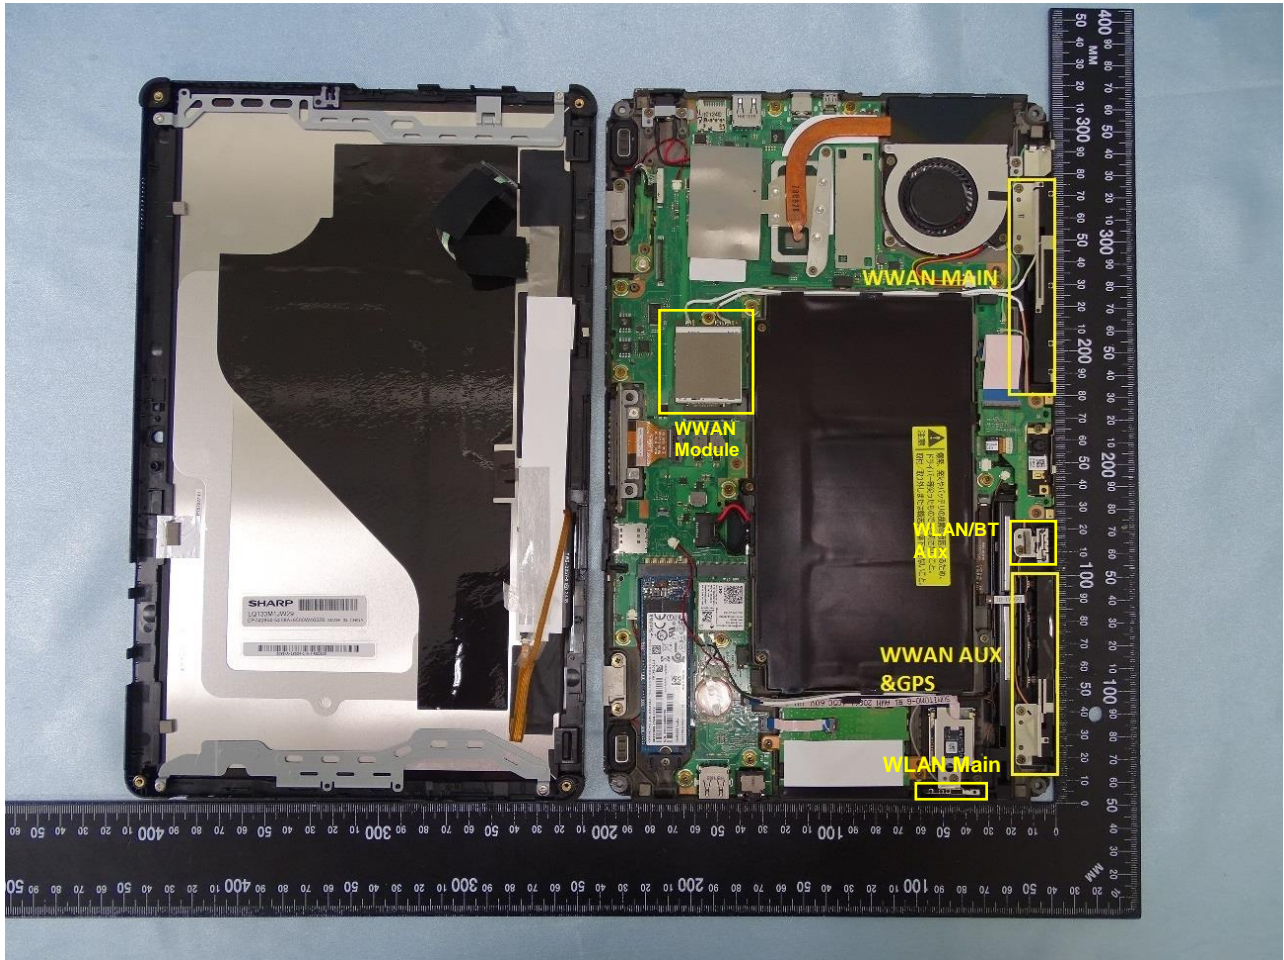

3. Internal Photograph of EUT

Host: **STYLISTIC Q739 Tablet PC**
(Brand Name: FUJITSU / Model Name: PQ13B)

Host: STYLISTIC Q739 Tablet PC
(Brand Name: FUJITSU / Model Name: PQ13B)

Host: STYLISTIC Q739 Tablet PC
(Brand Name: FUJITSU / Model Name: PQ13B)

Host: STYLISTIC Q739 Tablet PC
(Brand Name: FUJITSU / Model Name: PQ13B)

Host: **STYLISTIC Q739 Tablet PC**
(Brand Name: FUJITSU / Model Name: PQ13B)

Host: STYLISTIC Q739 Tablet PC
(Brand Name: FUJITSU / Model Name: PQ13B)