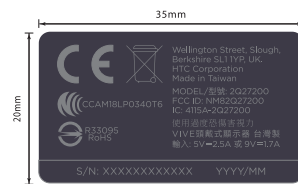

Global/TW (for Blue)

Global/TW (for Almond)

S/N: XXXXXXXXXXXX YYY/MM

此區不印刷

Font Color
Pantone 19-4215 Tpx (for Blue) & 13-0000 Tpx (for Almond)