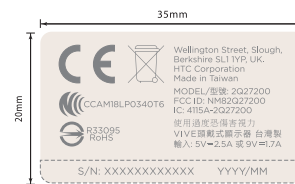

Global/TW (for Blue)

Global/TW (for Almond)

S/N: XXXXXXXXXXXX YYY/MM

此區不印刷

Font Color
Pantone 19-4215 Tpx (for Blue) & 13-0000 Tpx (for Almond)