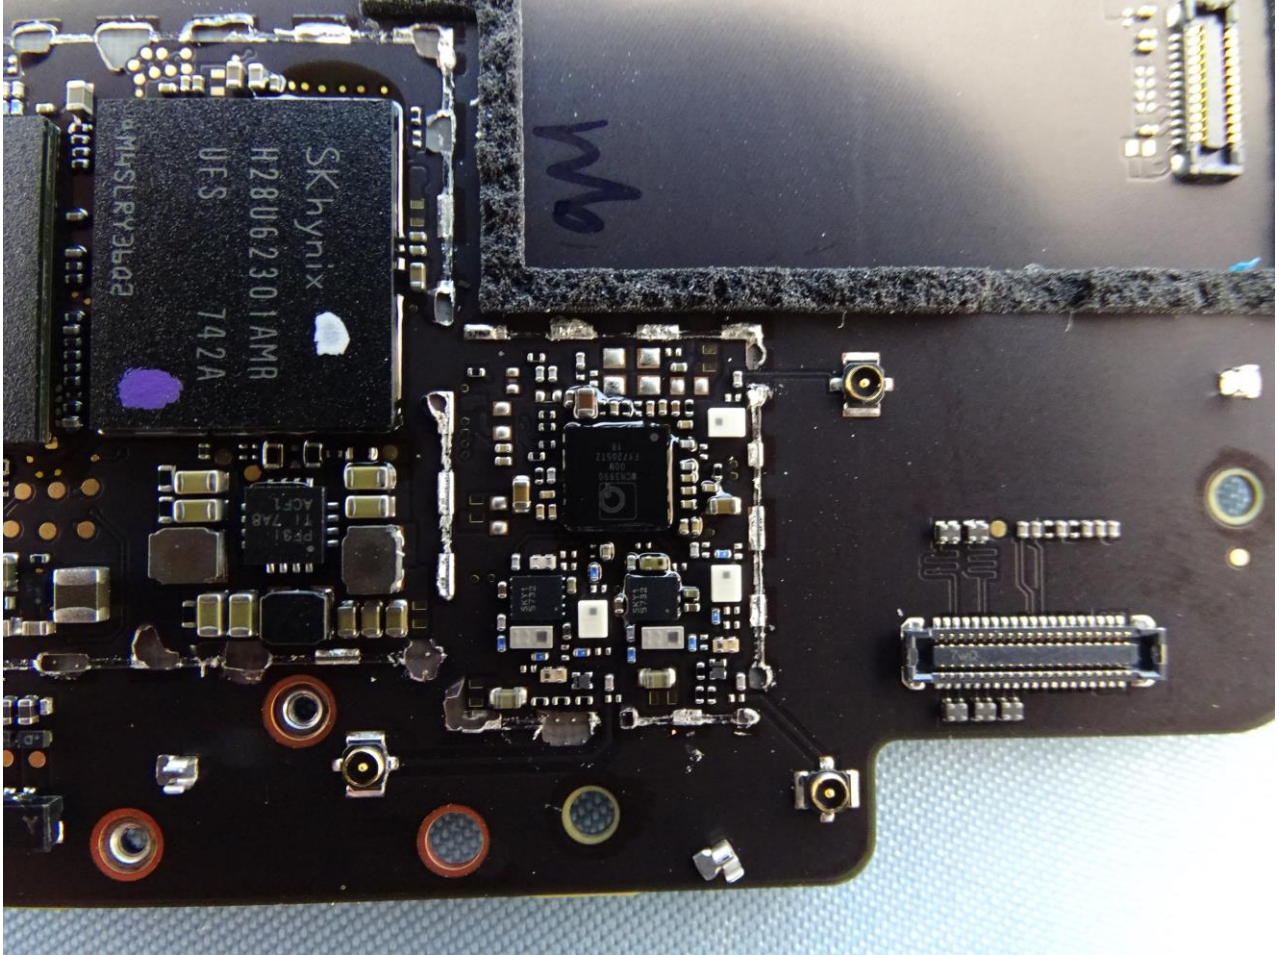

Model Name: 2Q27200