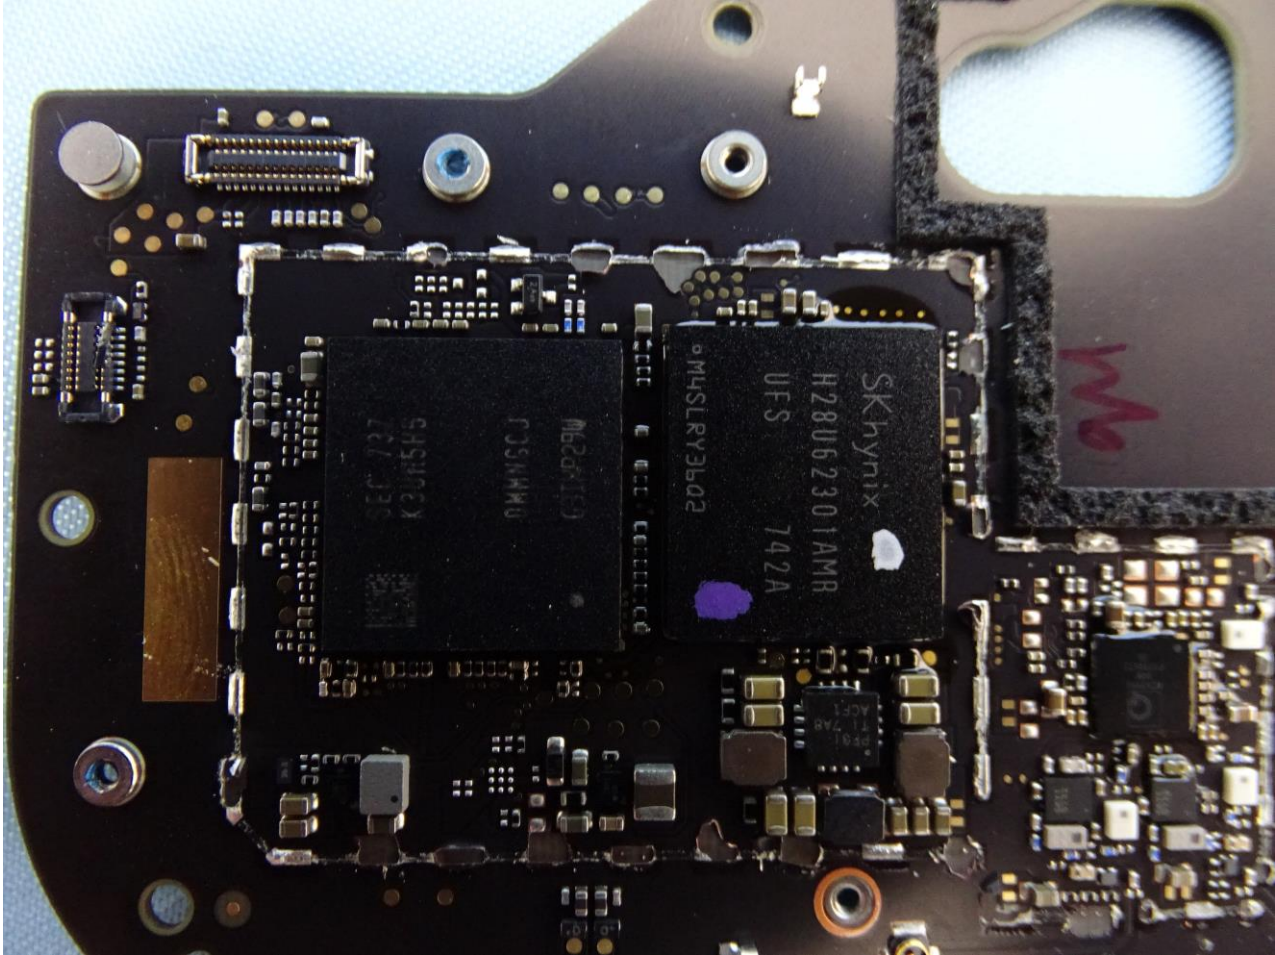

Model Name: 2Q27200