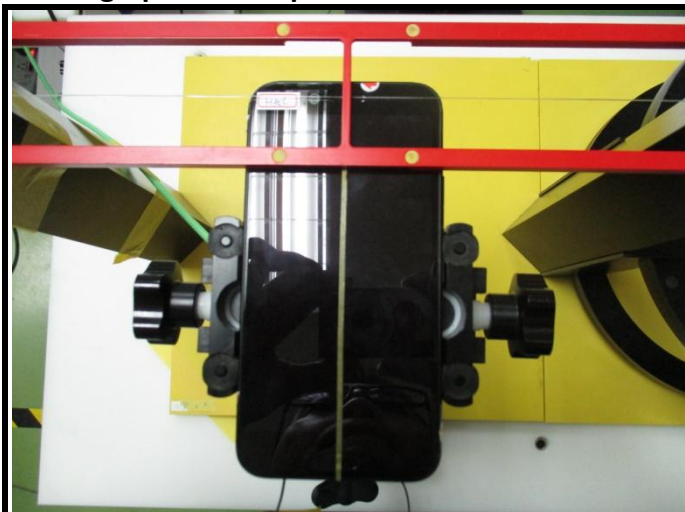

Appendix C. Photographs of EUT and Setup

FCC HAC (T-Coil) Test Report

<Photographs of EUT>

<Photographs of Setup>

Top View

Bottom View

Left Side View

Right Side View