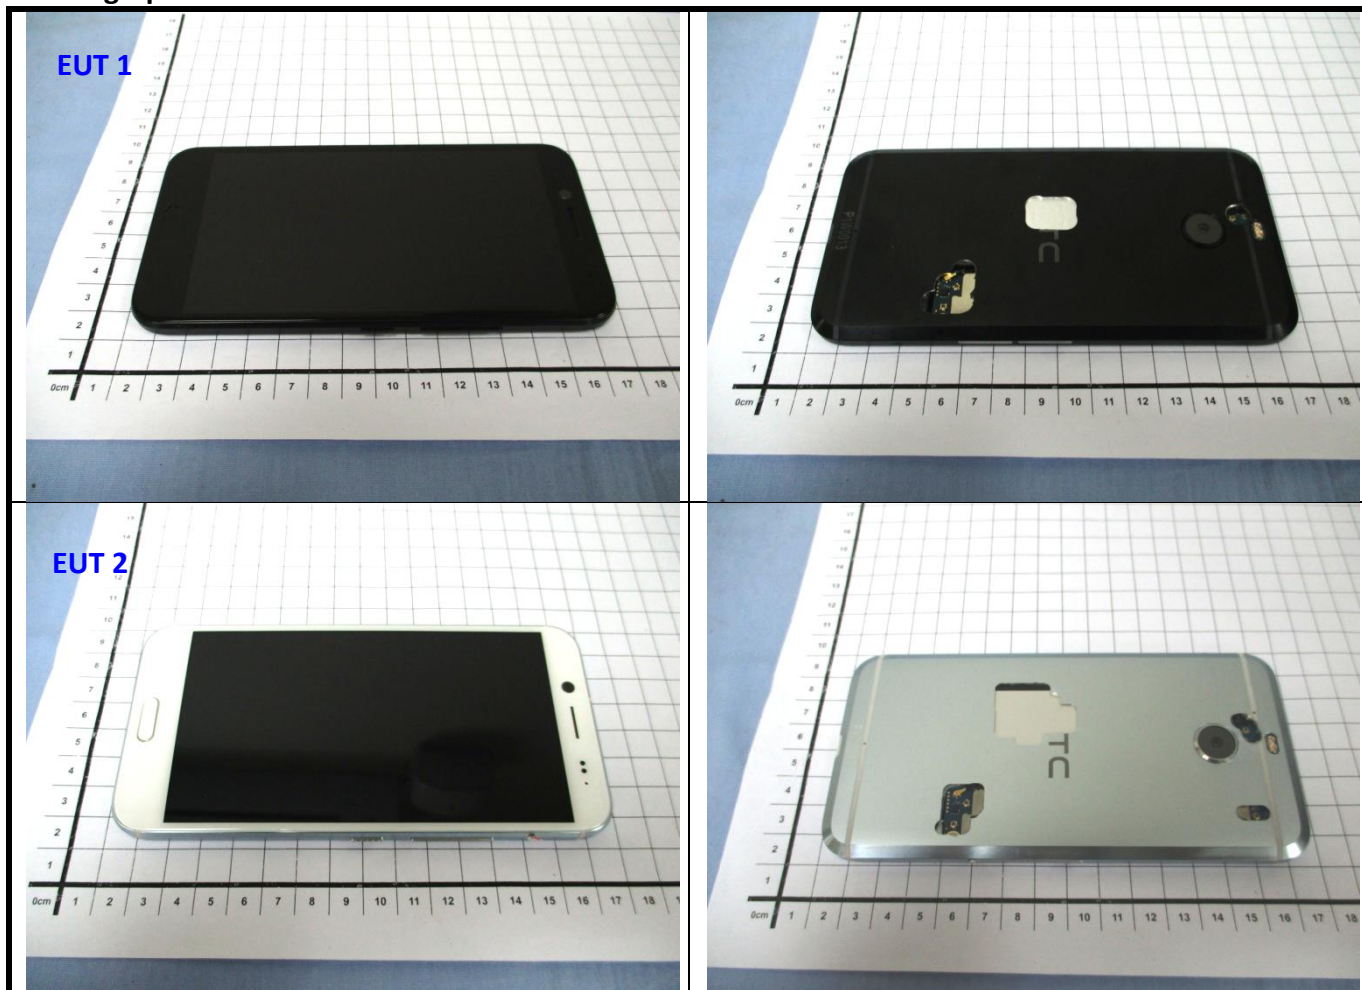

Appendix C. Photographs of EUT and Setup

FCC HAC (T-Coil) Test Report

<Photographs of EUT>

<Photographs of Setup>

Top View

Bottom View

Left Side View

Right Side View