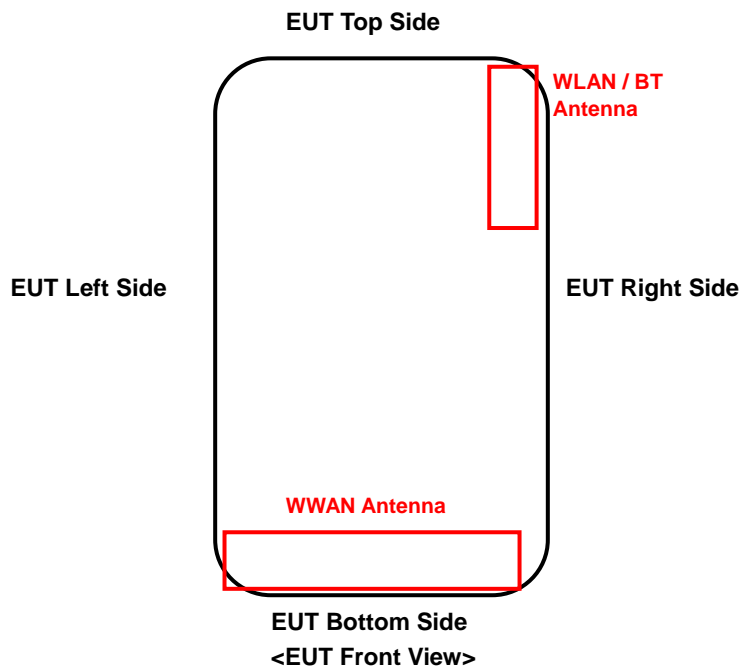

Appendix D. Photographs of EUT and Setup

<Photographs of EUT>

<Antenna Location>

The separation distance for antenna to edge:

Antenna	To Top Side (mm)	To Bottom Side (mm)	To Left Side (mm)	To Right Side (mm)
WWAN	127	1.3	5	37
WLAN / BT	1.4	102	57	2.3

FCC SAR Test Report

<Photographs of SAR Setup>

FCC SAR Test Report