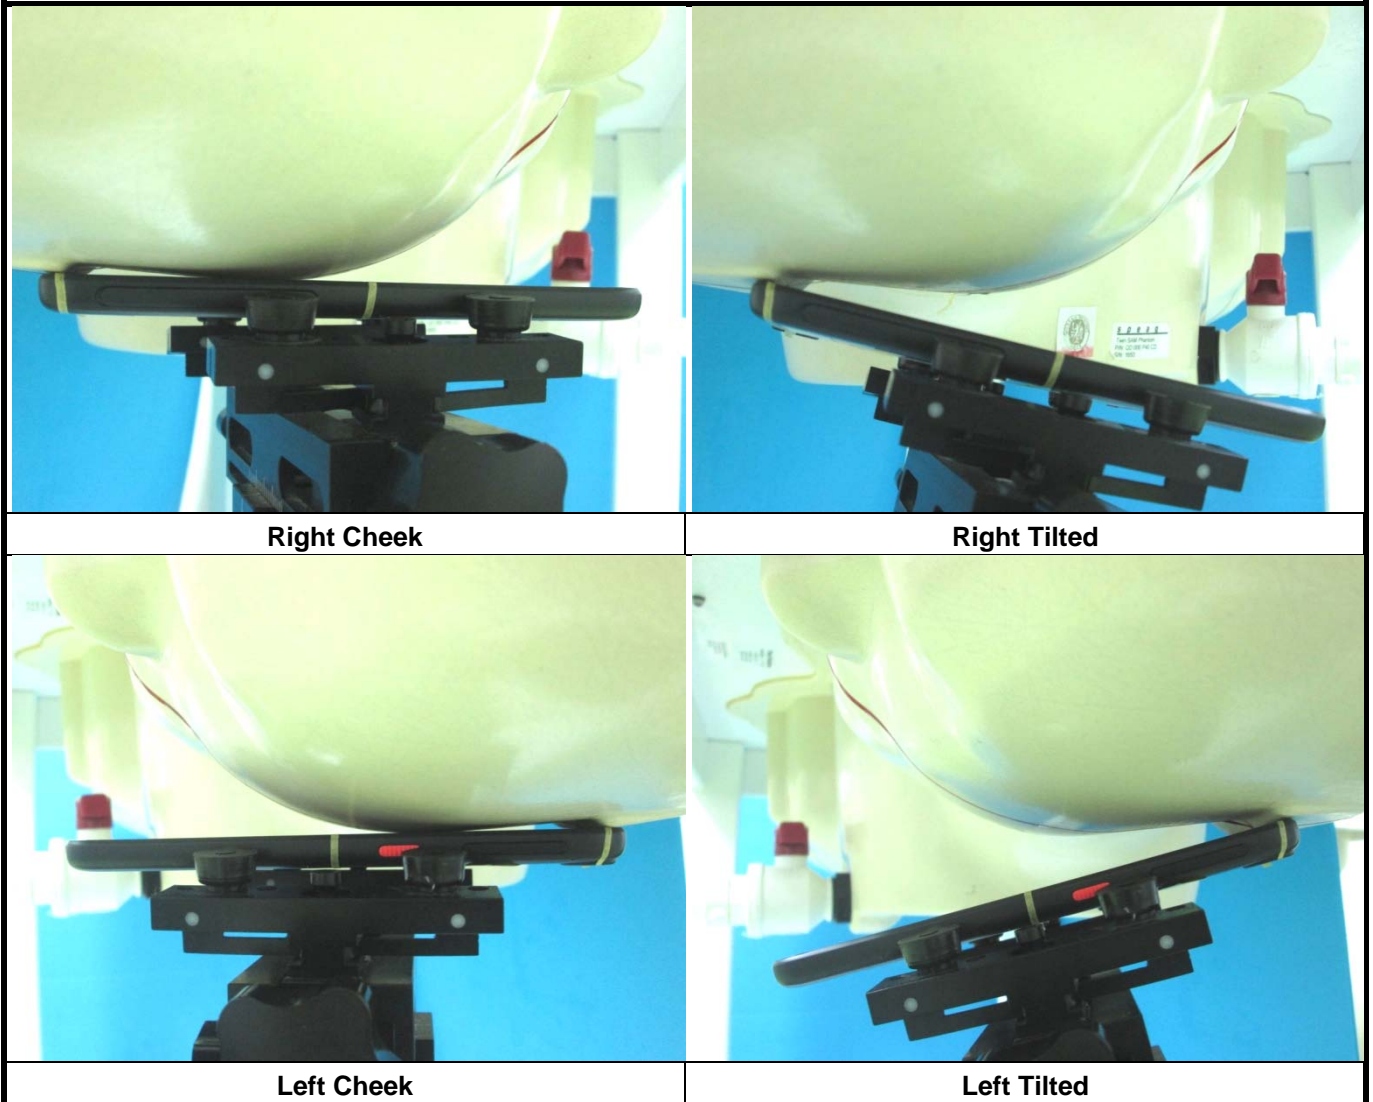

Appendix D. Photographs of EUT and Setup

<Photographs of EUT>

<Antenna Location>

The separation distance for antenna to edge:

Antenna	To Top Side (mm)	To Bottom Side (mm)	To Left Side (mm)	To Right Side (mm)
WWAN	127	1.3	5	37
WLAN / BT	1.4	102	57	2.3

FCC SAR Test Report

<Photographs of SAR Setup>

FCC SAR Test Report