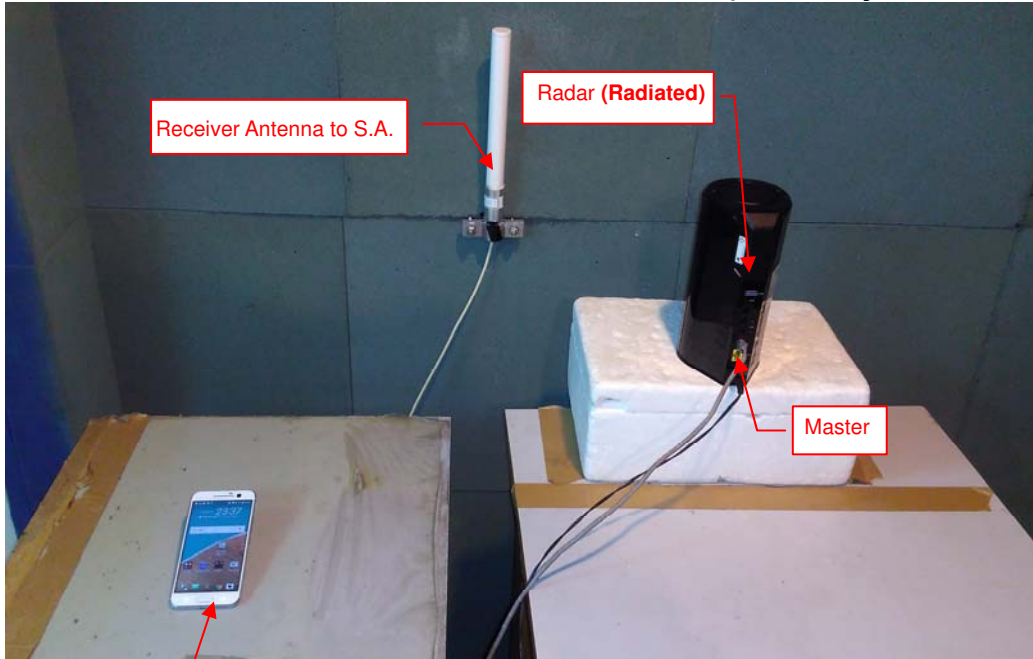

PHOTOGRAPHS OF THE TEST CONFIGURATION

Set UUT as Client without radar detection mode (Radar injected into Master)

UUT