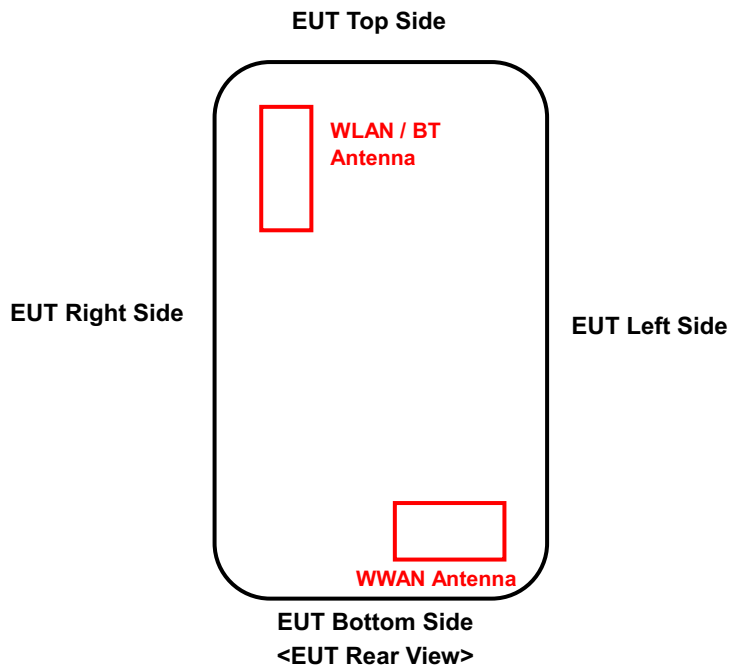

A D T

Appendix D. Photographs of EUT and Setup

FCC SAR Test Report

<Photographs of EUT>

EUT 1

EUT 2

FCC SAR Test Report

<Antenna Location>

The separation distance for antenna to edge:

Antenna	To Top Side (mm)	To Bottom Side (mm)	To Left Side (mm)	To Right Side (mm)
WWAN	130	2	8	29
WLAN / BT	2	92	66	2.5

FCC SAR Test Report

<Photographs of SAR Setup>

Right Cheek

Right Tilted

Left Cheek

Left Tilted

FCC SAR Test Report