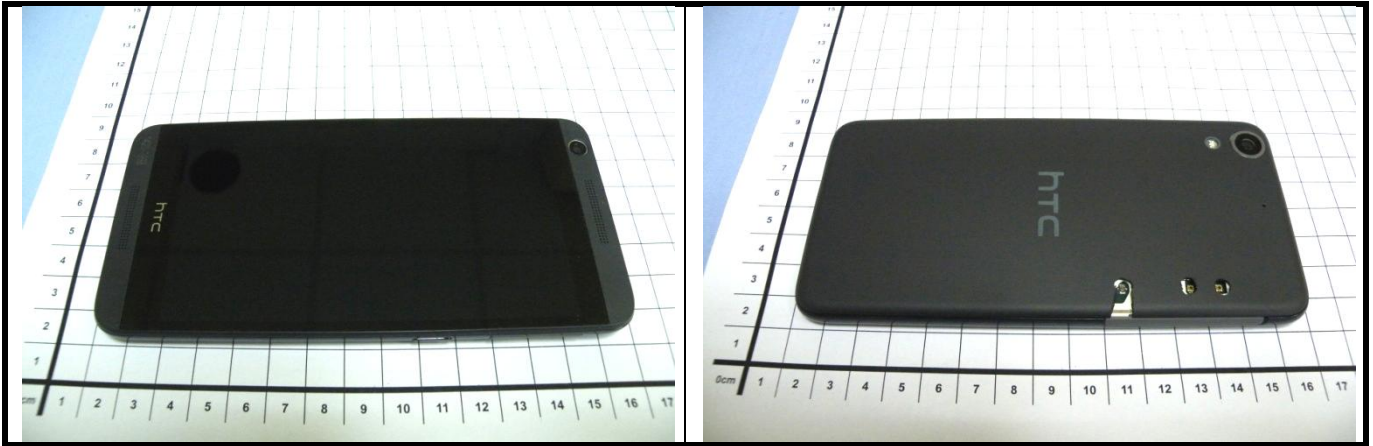

Appendix C. Photographs of EUT and Setup

FCC HAC (T-Coil) Test Report

<Photographs of EUT>

<Photographs of Setup>

Top View

Bottom View

Left Side View

Right Side View