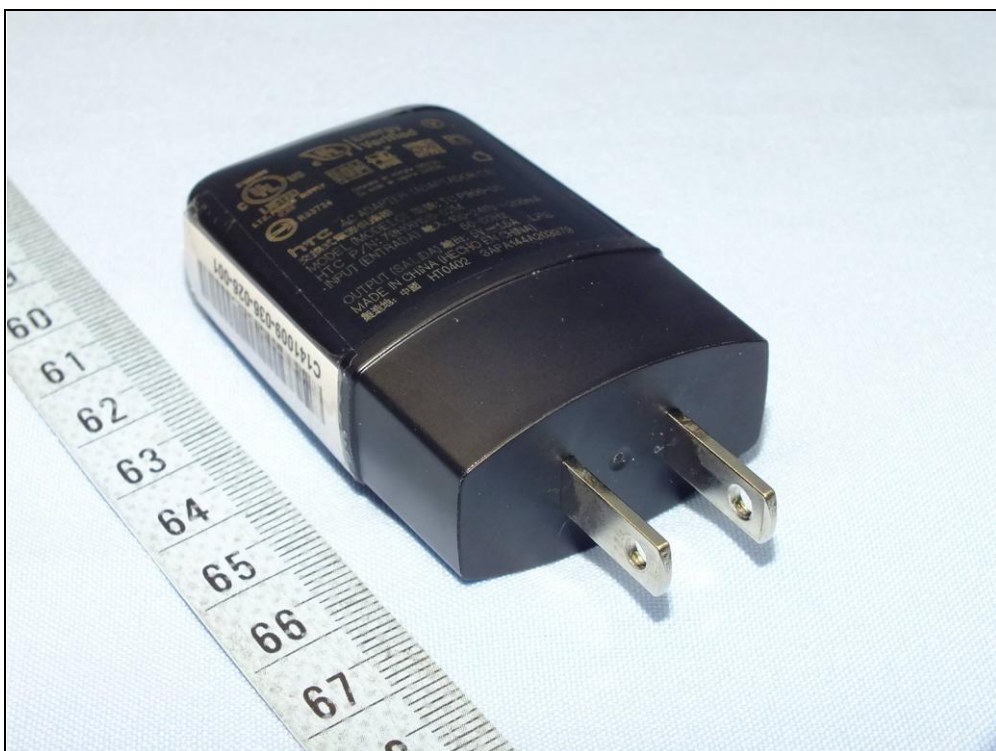

CONSTRUCTION PHOTOS OF EUT

The EUT has following accessories.

Product	Brand	MODEL	Description
Adapter 1	Salcomp	TC P900-US TC P900-EU TC P900-UK TC P900-AU	I/P: 100-240Vac, 200mA O/P: 5Vdc, 1.5A
Adapter 2	Phihong	TC P900-US TC P900-EU TC P900-UK TC P900-AU	I/P: 100-240Vac, 200mA O/P: 5Vdc, 1.5A
Adapter 3	Deevan	TC P900-US TC P900-EU TC P900-UK TC P900-AU	I/P: 100-240Vac, 200mA O/P: 5Vdc, 1.5A
Battery	Amperex Technology Limited	B0PGE100	Rating: 3.83Vdc, 2840mAh Type: Li-ion
Earphone 1	Merry	MAX-301	1.1m cable
Earphone 2	Cotron	MAX-301	1.1m cable
Earphone 3	SIYOTO	HS S270	1.1m cable
Earphone 4	Merry	HS S250	1.1m cable
Earphone 5	Cotron	HS S250	1.1m cable
USB Cable 1	COXOC	DC MSR600	1.0m cable
USB Cable 2	Foxconn	DC MSR600	1.0m cable
USB Cable 3	Foxlink	DC MSR600	1.0m cable
LCM	JDI	TPM050	--