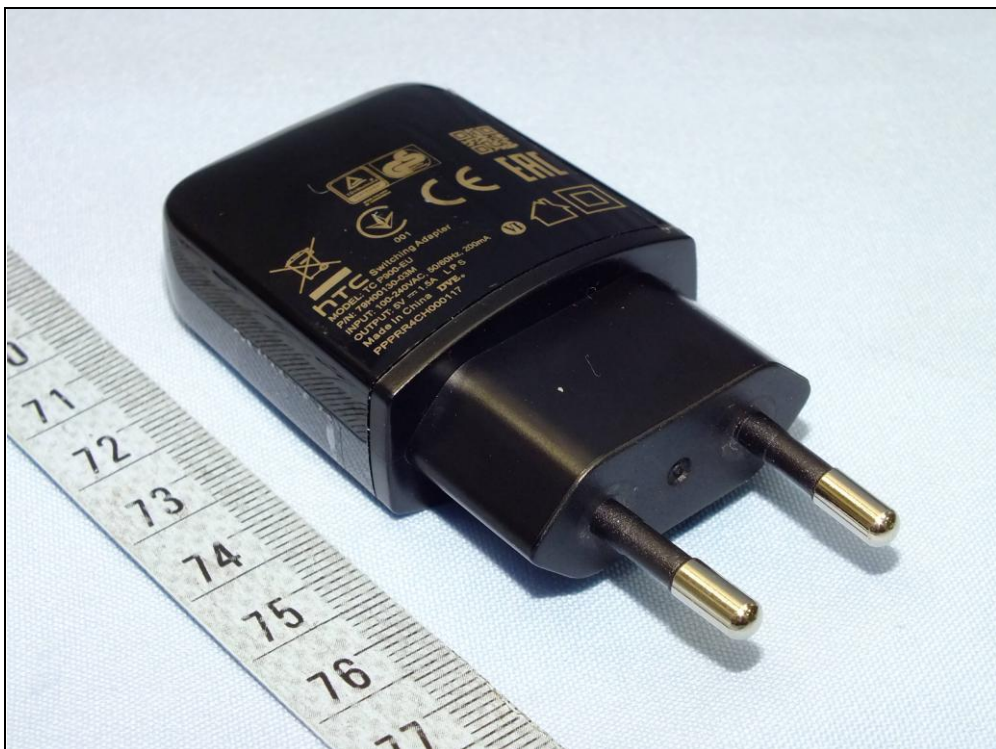

CONSTRUCTION PHOTOS OF EUT

The EUT has following accessories.

Product	Brand	MODEL	Description
Adapter 1	Salcomp	TC P900-US TC P900-EU TC P900-UK TC P900-AU	I/P: 100-240Vac, 200mA O/P: 5Vdc, 1.5A
Adapter 2	Phihong	TC P900-US TC P900-EU TC P900-UK TC P900-AU	I/P: 100-240Vac, 200mA O/P: 5Vdc, 1.5A
Adapter 3	Deevan	TC P900-US TC P900-EU TC P900-UK TC P900-AU	I/P: 100-240Vac, 200mA O/P: 5Vdc, 1.5A
Battery	Amperex Technology Limited	B0PGE100	Rating: 3.83Vdc, 2840mAh Type: Li-ion
Earphone 1	Merry	MAX-301	1.1m cable
Earphone 2	Cotron	MAX-301	1.1m cable
Earphone 3	SIYOTO	HS S270	1.1m cable
Earphone 4	Merry	HS S250	1.1m cable
Earphone 5	Cotron	HS S250	1.1m cable
USB Cable 1	COXOC	DC MSR600	1.0m cable
USB Cable 2	Foxconn	DC MSR600	1.0m cable
USB Cable 3	Foxlink	DC MSR600	1.0m cable
LCM	JDI	TPM050	--