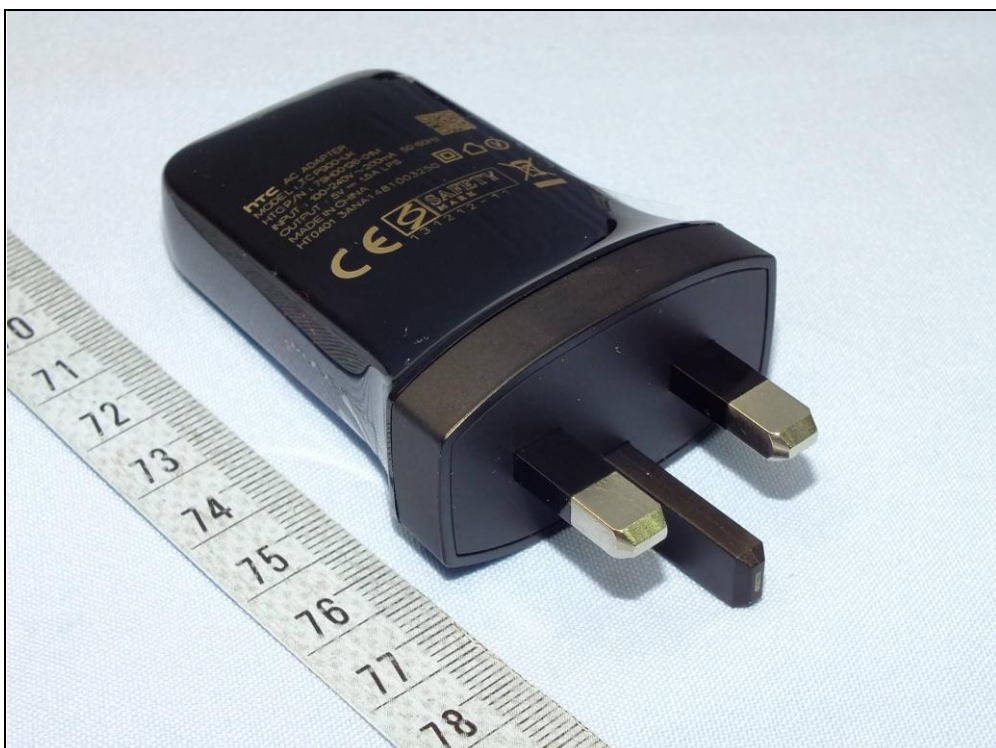

CONSTRUCTION PHOTOS OF EUT

The EUT has following accessories.

Product	Brand	MODEL	Description
Adapter 1	Salcomp	TC P900-US TC P900-EU TC P900-UK TC P900-AU	I/P: 100-240Vac, 200mA O/P: 5Vdc, 1.5A
Adapter 2	Phihong	TC P900-US TC P900-EU TC P900-UK TC P900-AU	I/P: 100-240Vac, 200mA O/P: 5Vdc, 1.5A
Adapter 3	Deevan	TC P900-US TC P900-EU TC P900-UK TC P900-AU	I/P: 100-240Vac, 200mA O/P: 5Vdc, 1.5A
Battery	ATL	B0PGE100	Rating: 3.83Vdc, 2840mAh Type: Li-ion
Earphone 1	Merry	MAX-301	1.1m cable
Earphone 2	Cotron	MAX-301	1.1m cable
Earphone 3	SIYOTO	HS S270	1.1m cable
Earphone 4	Merry	HS S250	1.1m cable
Earphone 5	Cotron	HS S250	1.1m cable
USB Cable 1	COXOC	DC MSR600	1.0m cable
USB Cable 2	Foxconn	DC MSR600	1.0m cable
USB Cable 3	Foxlink	DC MSR600	1.0m cable
LCM	JDI	TPM050	--