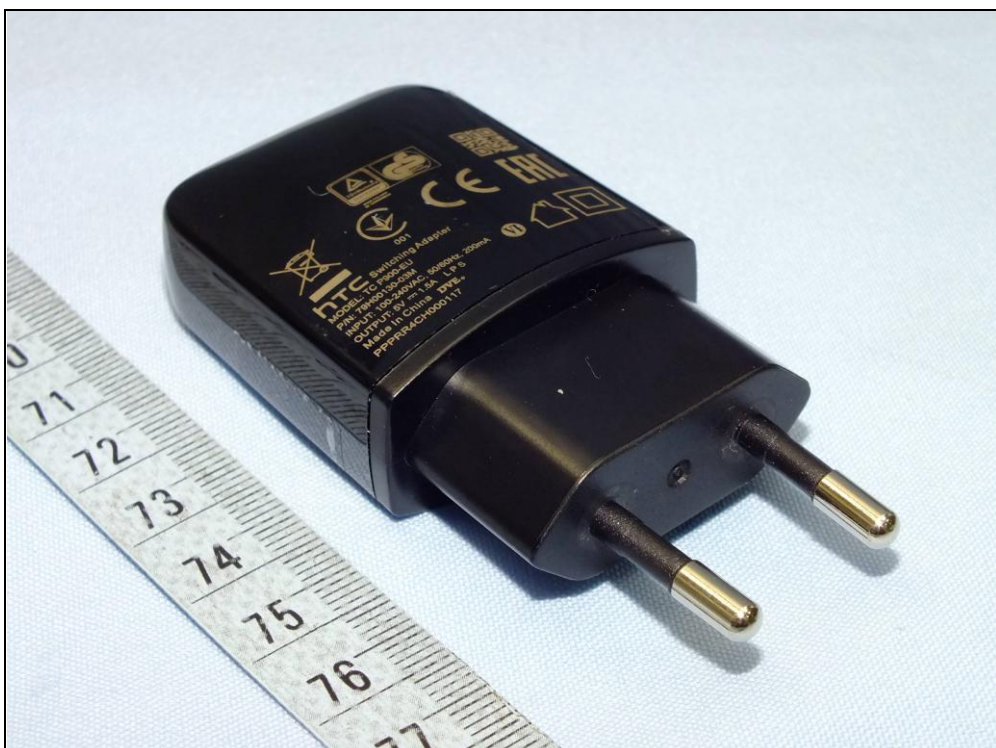

CONSTRUCTION PHOTOS OF EUT

The EUT has following accessories.

Product	Brand	MODEL	Description
Adapter 1	Salcomp	TC P900-US TC P900-EU TC P900-UK TC P900-AU	I/P: 100-240Vac, 200mA O/P: 5Vdc, 1.5A
Adapter 2	Phihong	TC P900-US TC P900-EU TC P900-UK TC P900-AU	I/P: 100-240Vac, 200mA O/P: 5Vdc, 1.5A
Adapter 3	Deevan	TC P900-US TC P900-EU TC P900-UK TC P900-AU	I/P: 100-240Vac, 200mA O/P: 5Vdc, 1.5A
Battery	ATL	B0PGE100	Rating: 3.83Vdc, 2840mAh Type: Li-ion
Earphone 1	Merry	MAX-301	1.1m cable
Earphone 2	Cotron	MAX-301	1.1m cable
Earphone 3	SIYOTO	HS S270	1.1m cable
Earphone 4	Merry	HS S250	1.1m cable
Earphone 5	Cotron	HS S250	1.1m cable
USB Cable 1	COXOC	DC MSR600	1.0m cable
USB Cable 2	Foxconn	DC MSR600	1.0m cable
USB Cable 3	Foxlink	DC MSR600	1.0m cable
LCM	JDI	TPM050	--