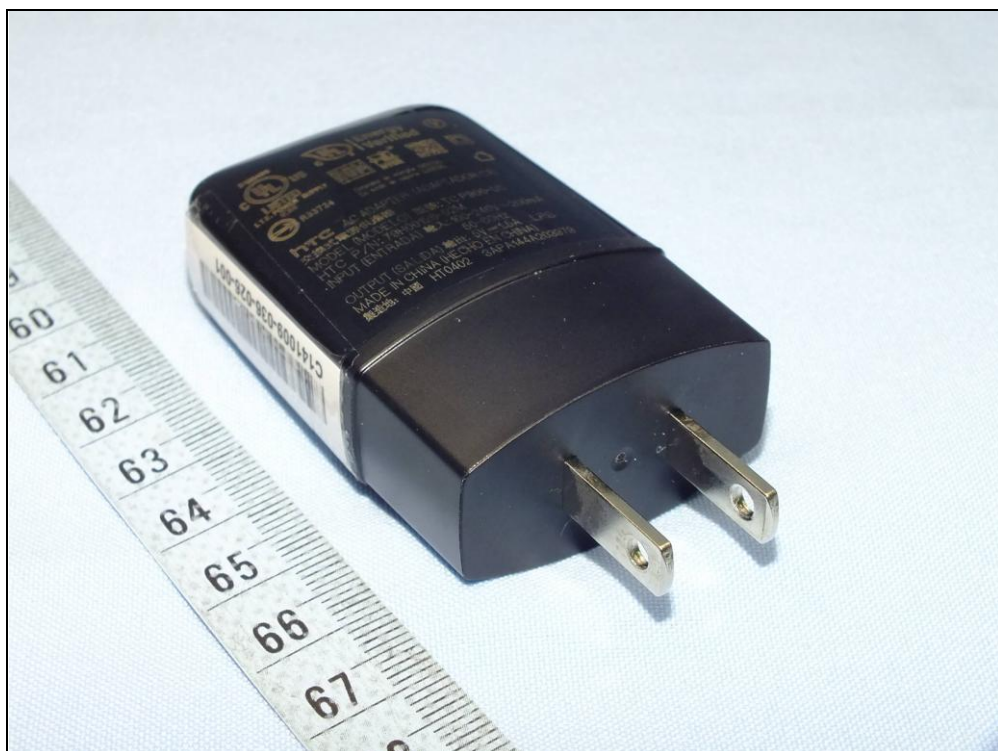

CONSTRUCTION PHOTOS OF EUT

The EUT has following accessories.

Product	Brand	MODEL	Description
Adapter 1	Salcomp	TC P900-US TC P900-EU TC P900-UK TC P900-AU	I/P: 100-240Vac, 200mA O/P: 5Vdc, 1.5A
Adapter 2	Phihong	TC P900-US TC P900-EU TC P900-UK TC P900-AU	I/P: 100-240Vac, 200mA O/P: 5Vdc, 1.5A
Adapter 3	Deevan	TC P900-US TC P900-EU TC P900-UK TC P900-AU	I/P: 100-240Vac, 200mA O/P: 5Vdc, 1.5A
Battery	ATL	B0PGE100	Rating: 3.83Vdc, 2840mAh Type: Li-ion
Earphone 1	Merry	MAX-301	1.1m cable
Earphone 2	Cotron	MAX-301	1.1m cable
Earphone 3	SIYOTO	HS S270	1.1m cable
Earphone 4	Merry	HS S250	1.1m cable
Earphone 5	Cotron	HS S250	1.1m cable
USB Cable 1	COXOC	DC MSR600	1.0m cable
USB Cable 2	Foxconn	DC MSR600	1.0m cable
USB Cable 3	Foxlink	DC MSR600	1.0m cable
LCM	JDI	TPM050	--