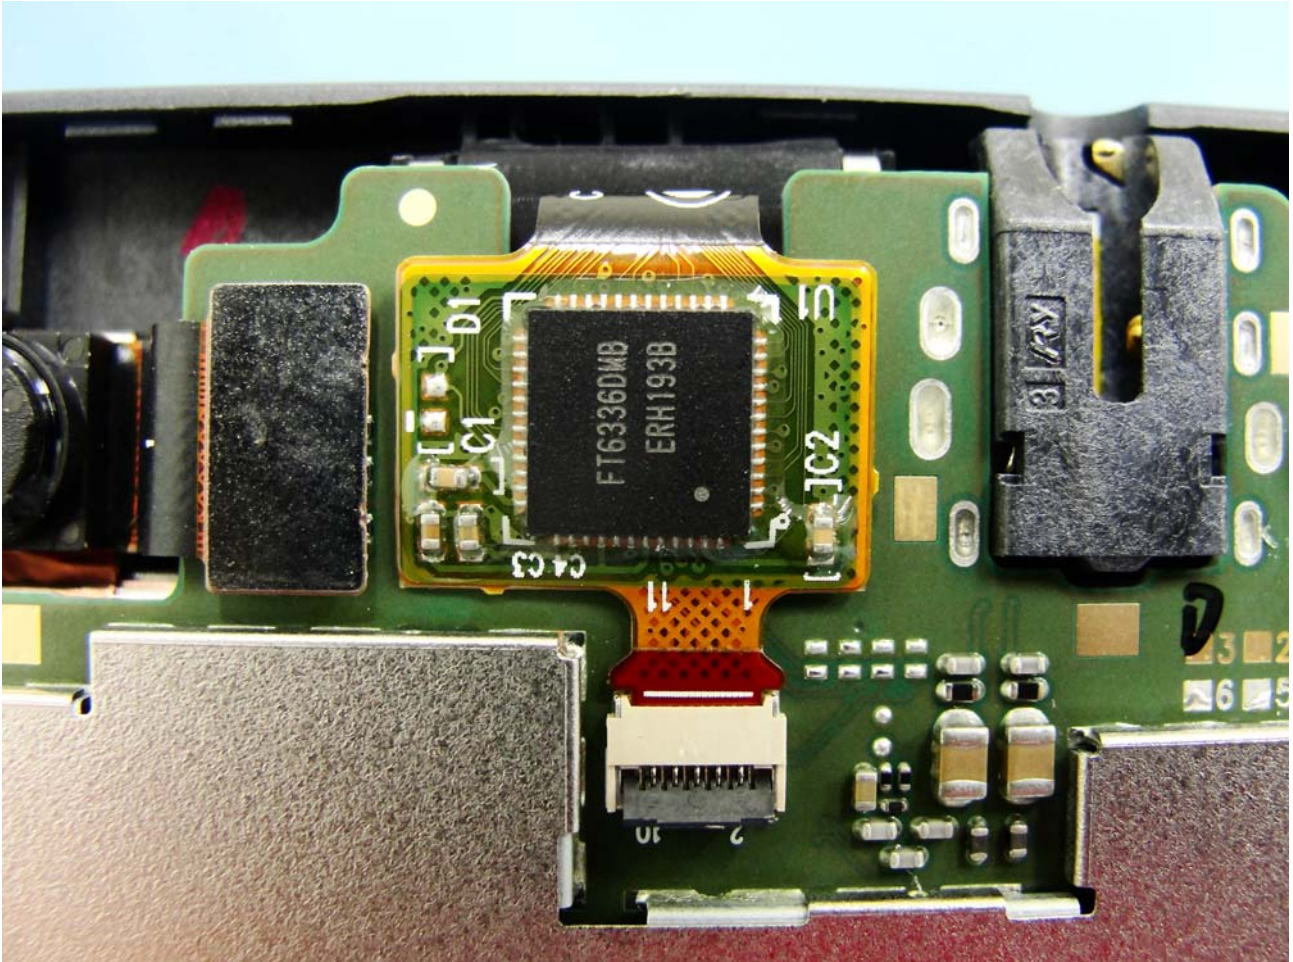

### 3. Internal Photograph of EUT

Model Name: 0PF1100

Model Name: 0PF1100

Model Name: 0PF1100

Model Name: 0PF1100

Model Name: 0PF1100

Model Name: 0PF1100

Model Name: 0PF1100

Model Name: 0PF1100

Model Name: 0PF1100

Model Name: 0PF1100

Model Name: 0PF1100

WWAN Antenna <Tx / Rx>

Model Name: 0PF1100

Model Name: 0PF1100

Bluetooth & WLAN Antenna <Tx / Rx>  
GPS Antenna <Rx>

Model Name: 0PF1100