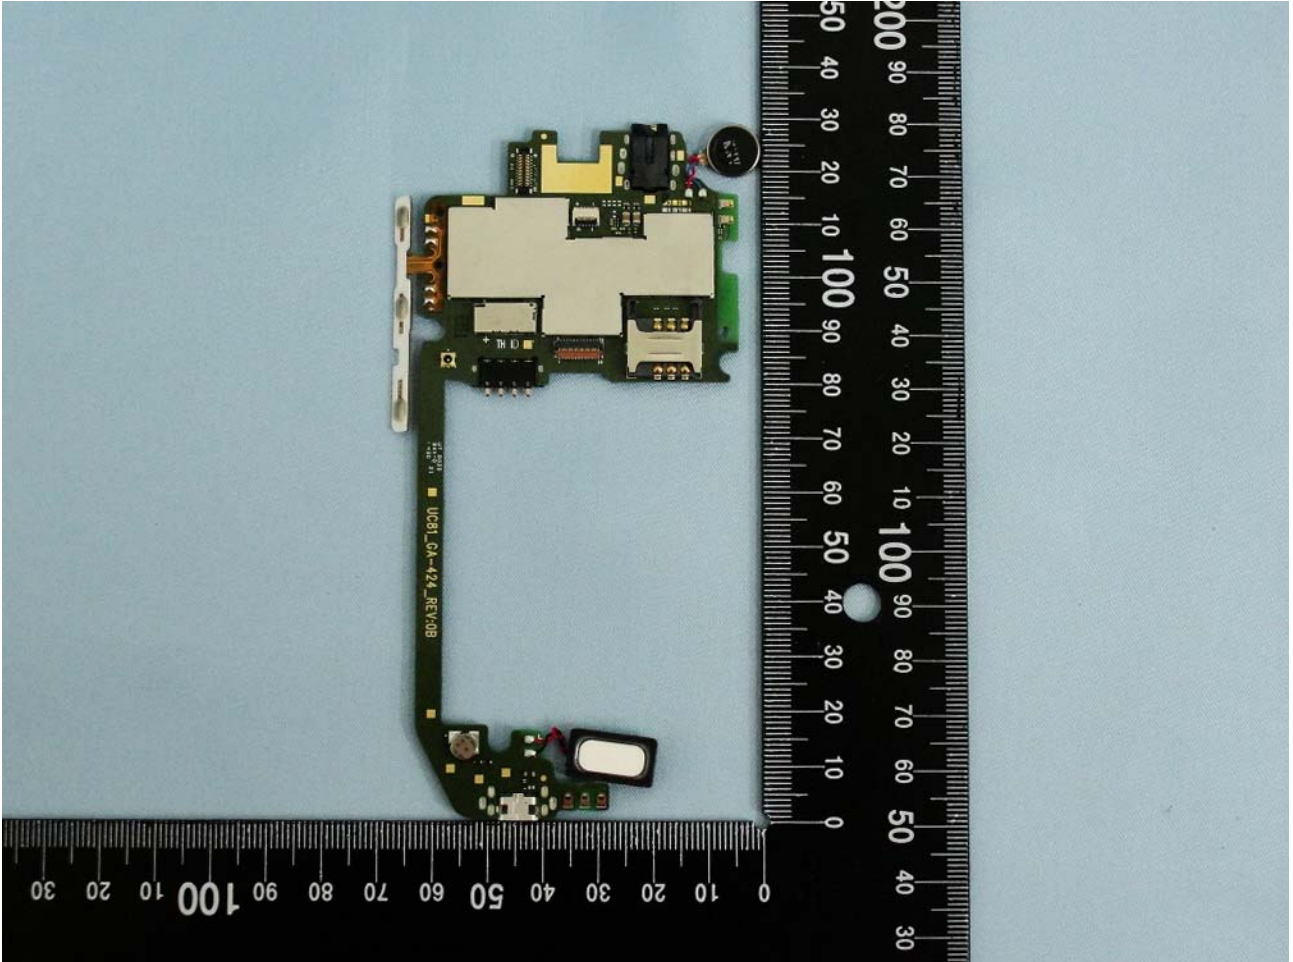

### 3. Internal Photograph of EUT

Model Name: 0PF1100

Model Name: 0PF1100

Model Name: 0PF1100

Model Name: 0PF1100

Model Name: 0PF1100

Model Name: 0PF1100

Model Name: 0PF1100

Model Name: 0PF1100

Model Name: 0PF1100

Model Name: 0PF1100

Model Name: 0PF1100

WWAN Antenna <Tx / Rx>

Model Name: 0PF1100

Model Name: 0PF1100

Bluetooth & WLAN Antenna <Tx / Rx>  
GPS Antenna <Rx>

Model Name: 0PF1100