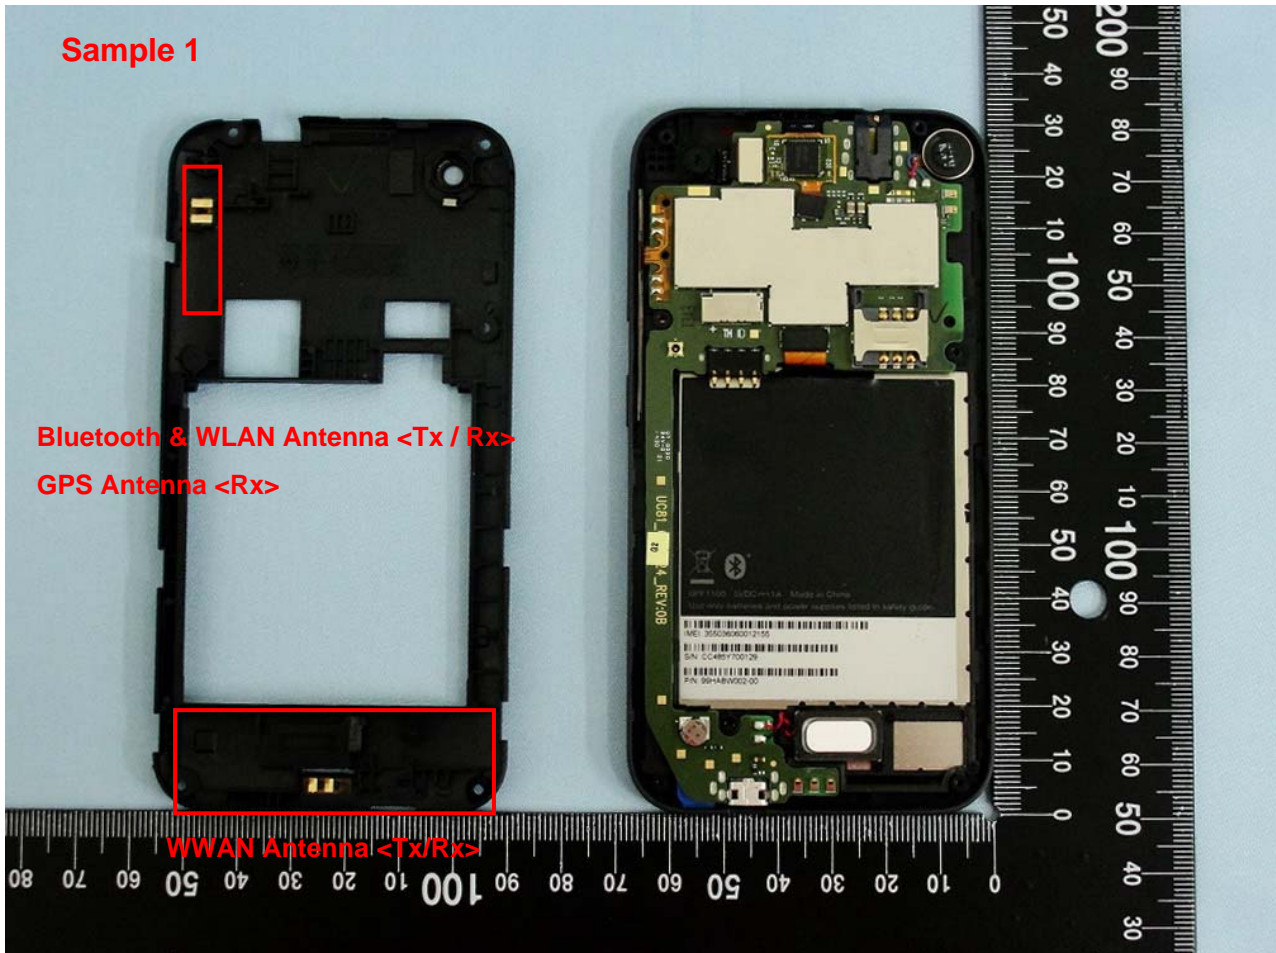

### 3. Internal Photograph of EUT

Model Name: 0PF1100

Model Name: 0PF1100

Model Name: 0PF1100

Model Name: 0PF1100

Model Name: 0PF1100

Model Name: 0PF1100

Model Name: 0PF1100

Model Name: 0PF1100

Model Name: 0PF1100

Model Name: 0PF1100

Model Name: 0PF1100

WWAN Antenna <Tx / Rx>

Model Name: 0PF1100

Model Name: 0PF1100

Bluetooth & WLAN Antenna <Tx / Rx>  
GPS Antenna <Rx>