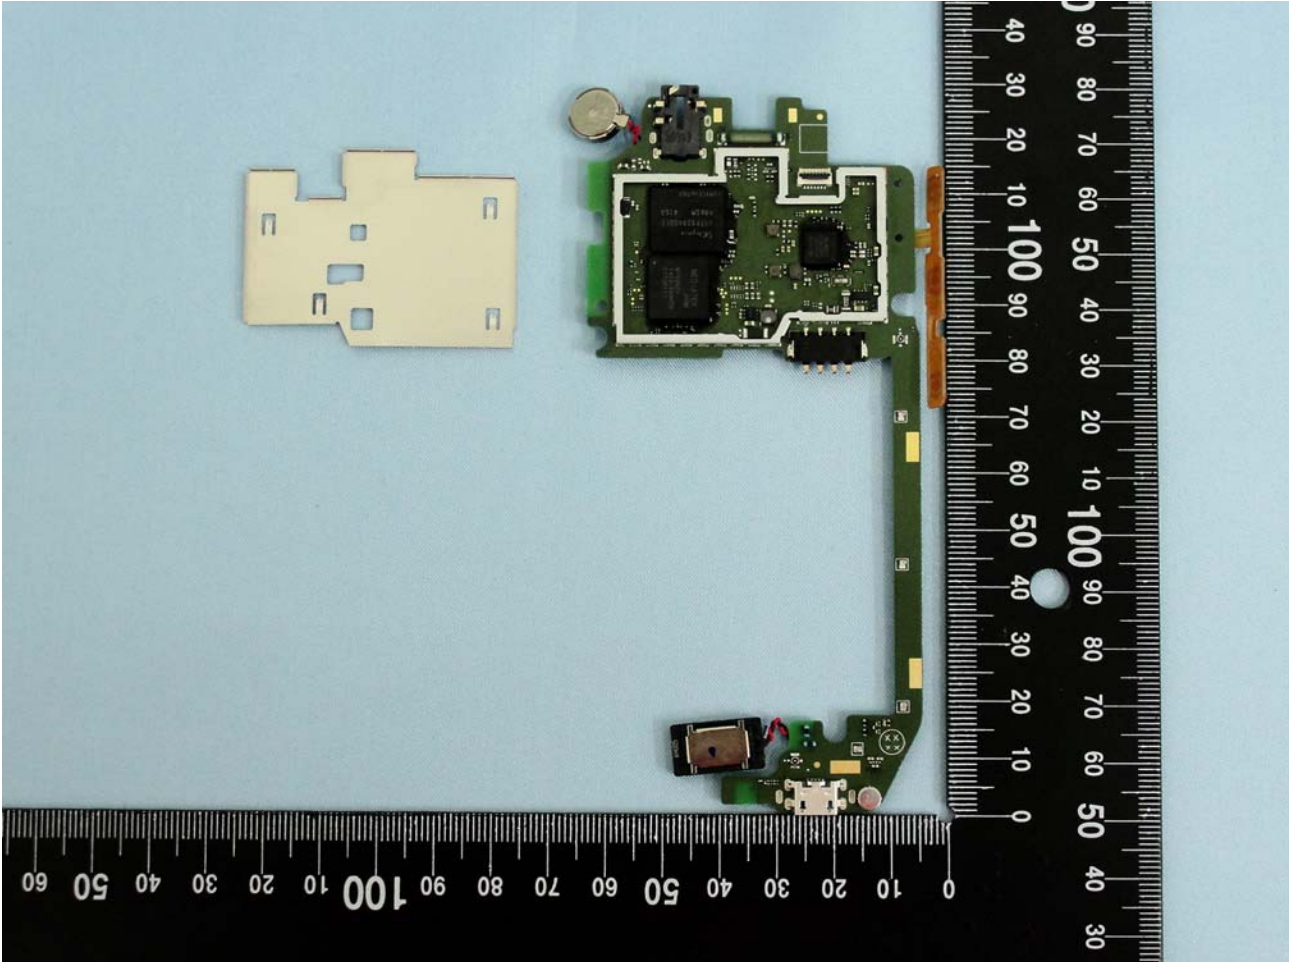

### 3. Internal Photograph of EUT

Model Name: 0PF1100

Model Name: 0PF1100

Model Name: 0PF1100

Model Name: 0PF1100

Model Name: 0PF1100

Model Name: 0PF1100

Model Name: 0PF1100

Model Name: 0PF1100

Model Name: 0PF1100

Model Name: 0PF1100

Model Name: 0PF1100

WWAN Antenna <Tx / Rx>

Model Name: 0PF1100

Model Name: 0PF1100

Bluetooth & WLAN Antenna <Tx / Rx>  
GPS Antenna <Rx>

Model Name: 0PF1100