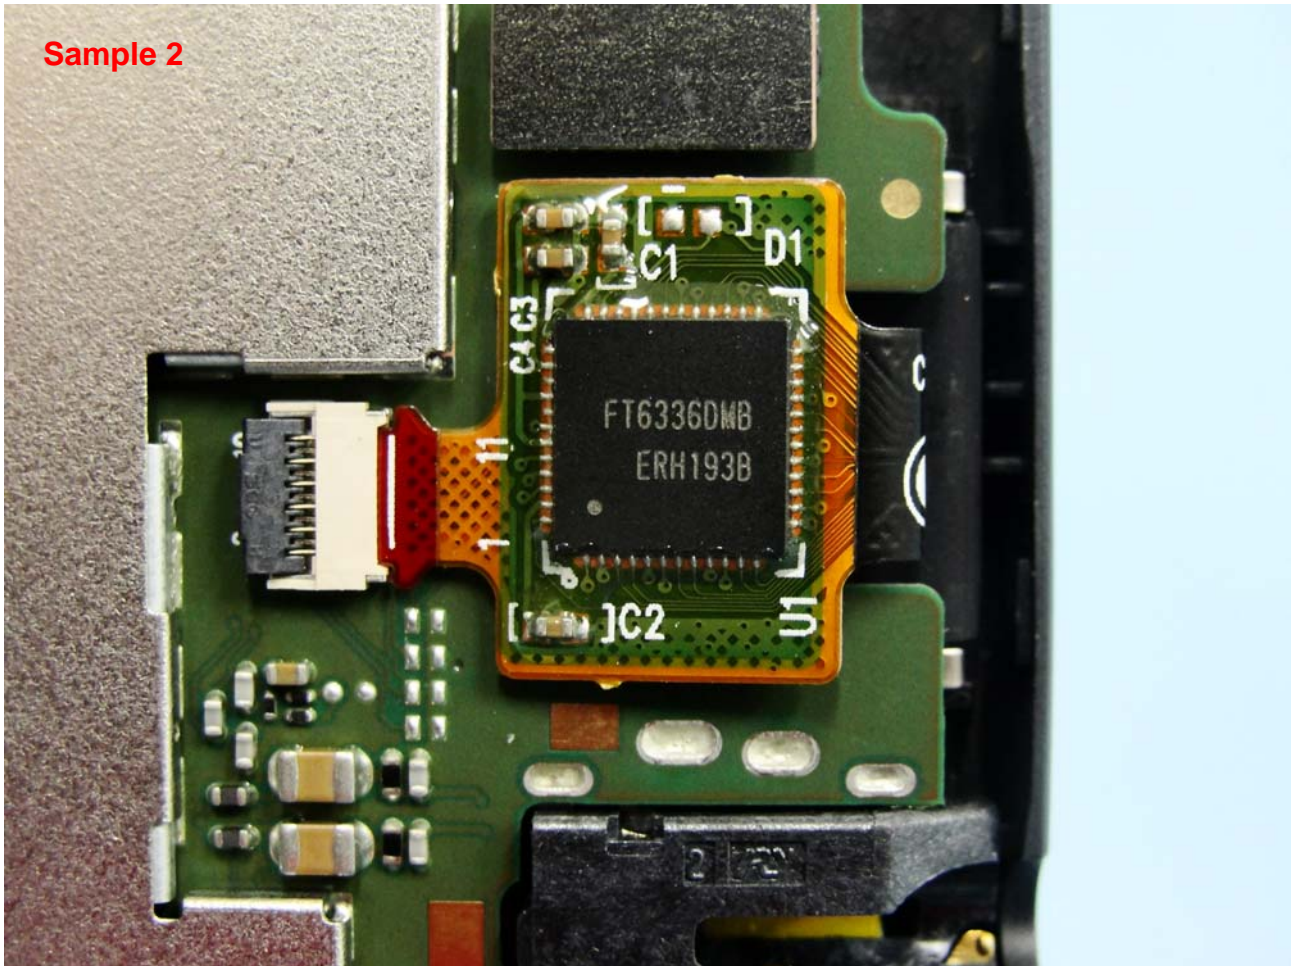

### 3. Internal Photograph of EUT

Model Name: 0PF1100

Model Name: 0PF1100

Model Name: 0PF1100

Model Name: 0PF1100

Model Name: 0PF1100

Model Name: 0PF1100

Model Name: 0PF1100

Model Name: 0PF1100

Model Name: 0PF1100

Model Name: 0PF1100

Model Name: 0PF1100

WWAN Antenna <Tx / Rx>

Model Name: 0PF1100

Model Name: 0PF1100

Bluetooth & WLAN Antenna <Tx / Rx>  
GPS Antenna <Rx>