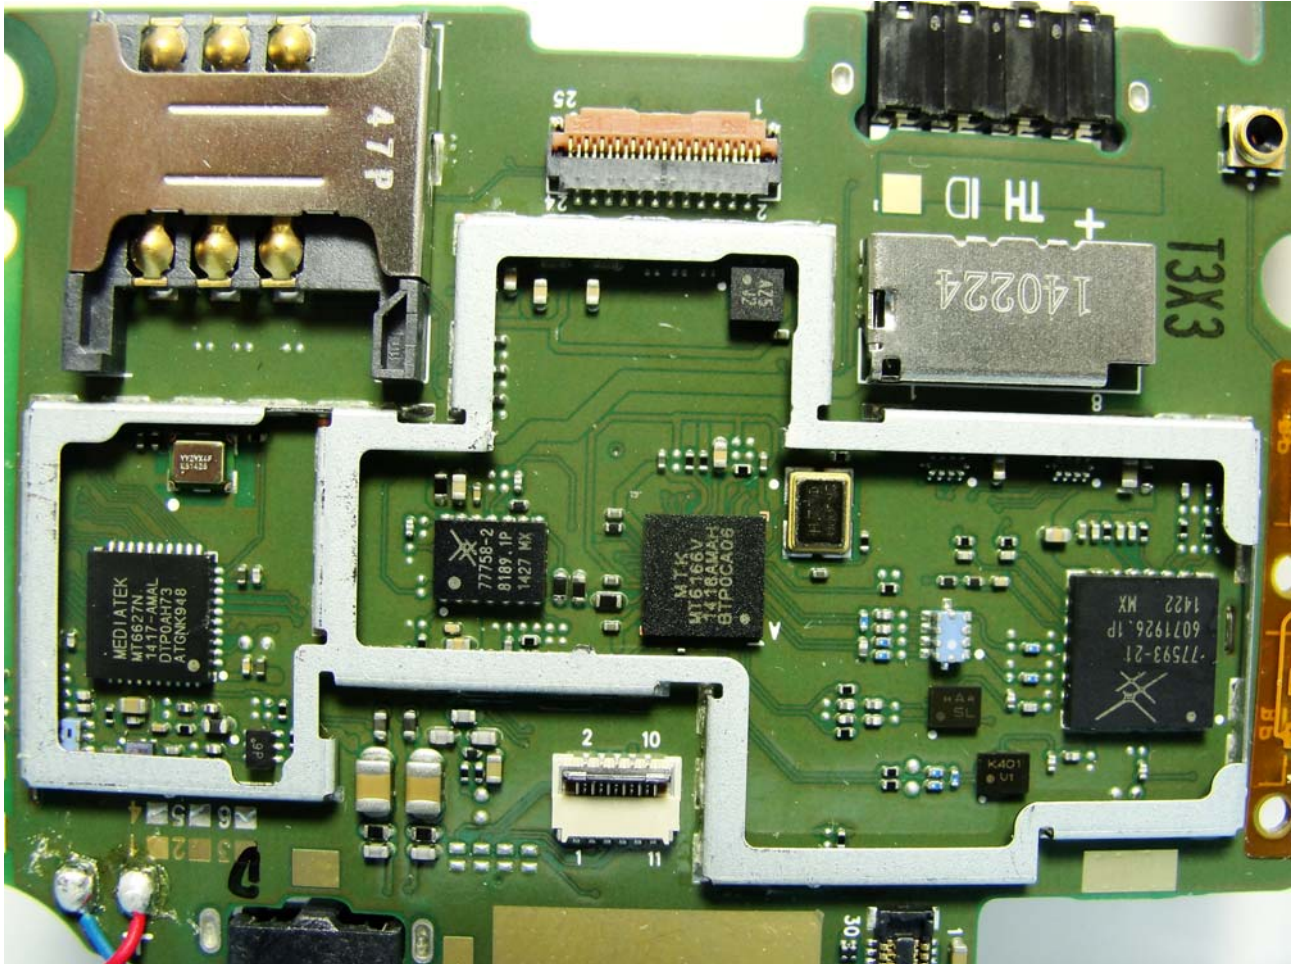

### 3. Internal Photograph of EUT

Model Name: 0PF1100

Model Name: 0PF1100

Model Name: 0PF1100

Model Name: 0PF1100

Model Name: 0PF1100

Model Name: 0PF1100

Model Name: 0PF1100

Model Name: 0PF1100

Model Name: 0PF1100

Model Name: 0PF1100

Model Name: 0PF1100

WWAN Antenna <Tx / Rx>

Model Name: 0PF1100

Model Name: 0PF1100

Bluetooth & WLAN Antenna <Tx / Rx>  
GPS Antenna <Rx>

Model Name: 0PF1100