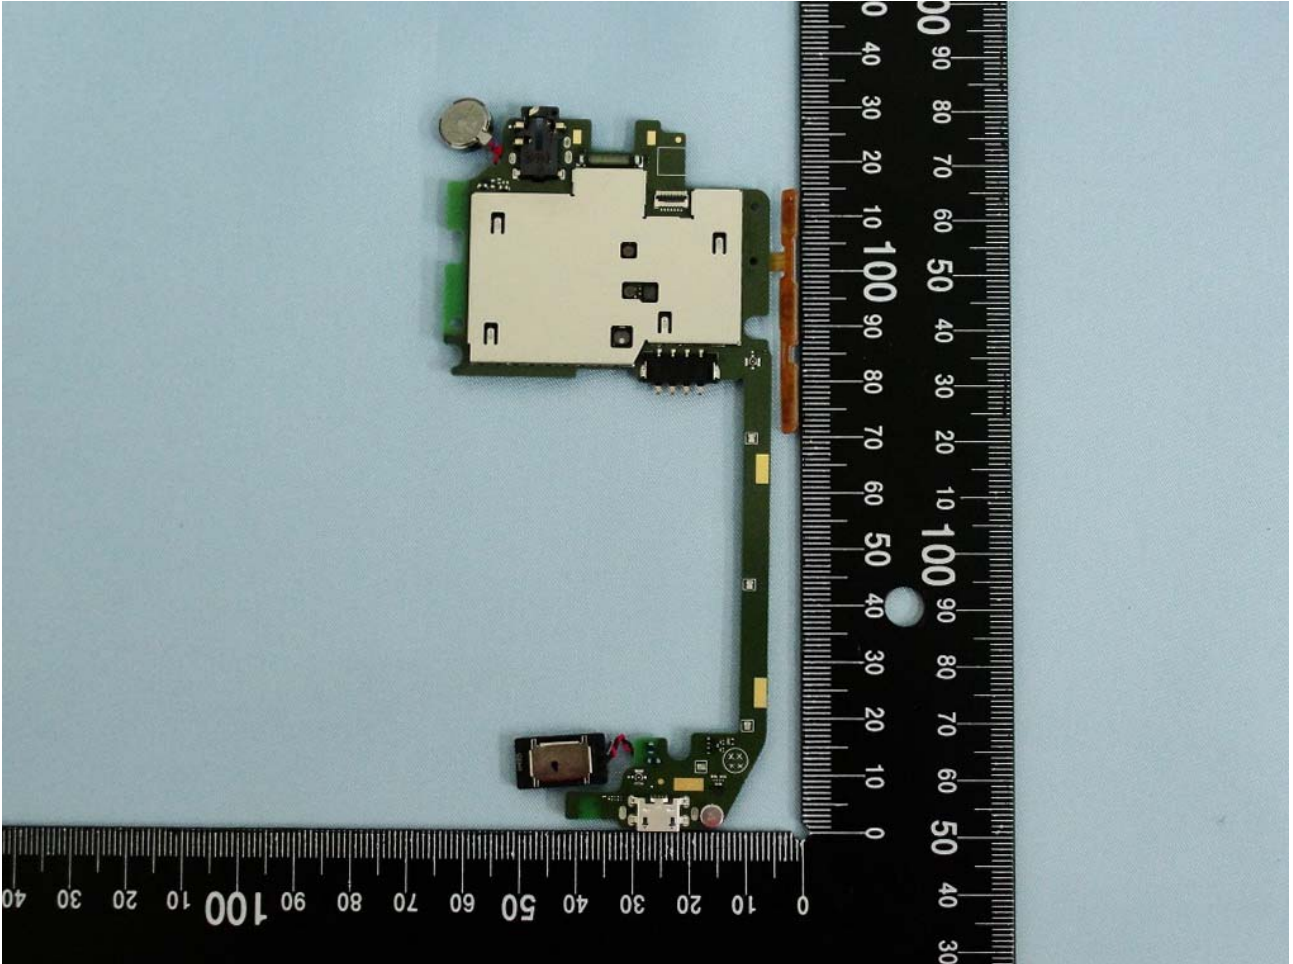

### 3. Internal Photograph of EUT

Model Name: 0PF1100

Model Name: 0PF1100

Model Name: 0PF1100

Model Name: 0PF1100

Model Name: 0PF1100

Model Name: 0PF1100

Model Name: 0PF1100

Model Name: 0PF1100

Model Name: 0PF1100

Model Name: 0PF1100

Model Name: 0PF1100

WWAN Antenna <Tx / Rx>

Model Name: 0PF1100

Model Name: 0PF1100

Bluetooth & WLAN Antenna <Tx / Rx>  
GPS Antenna <Rx>

Model Name: 0PF1100