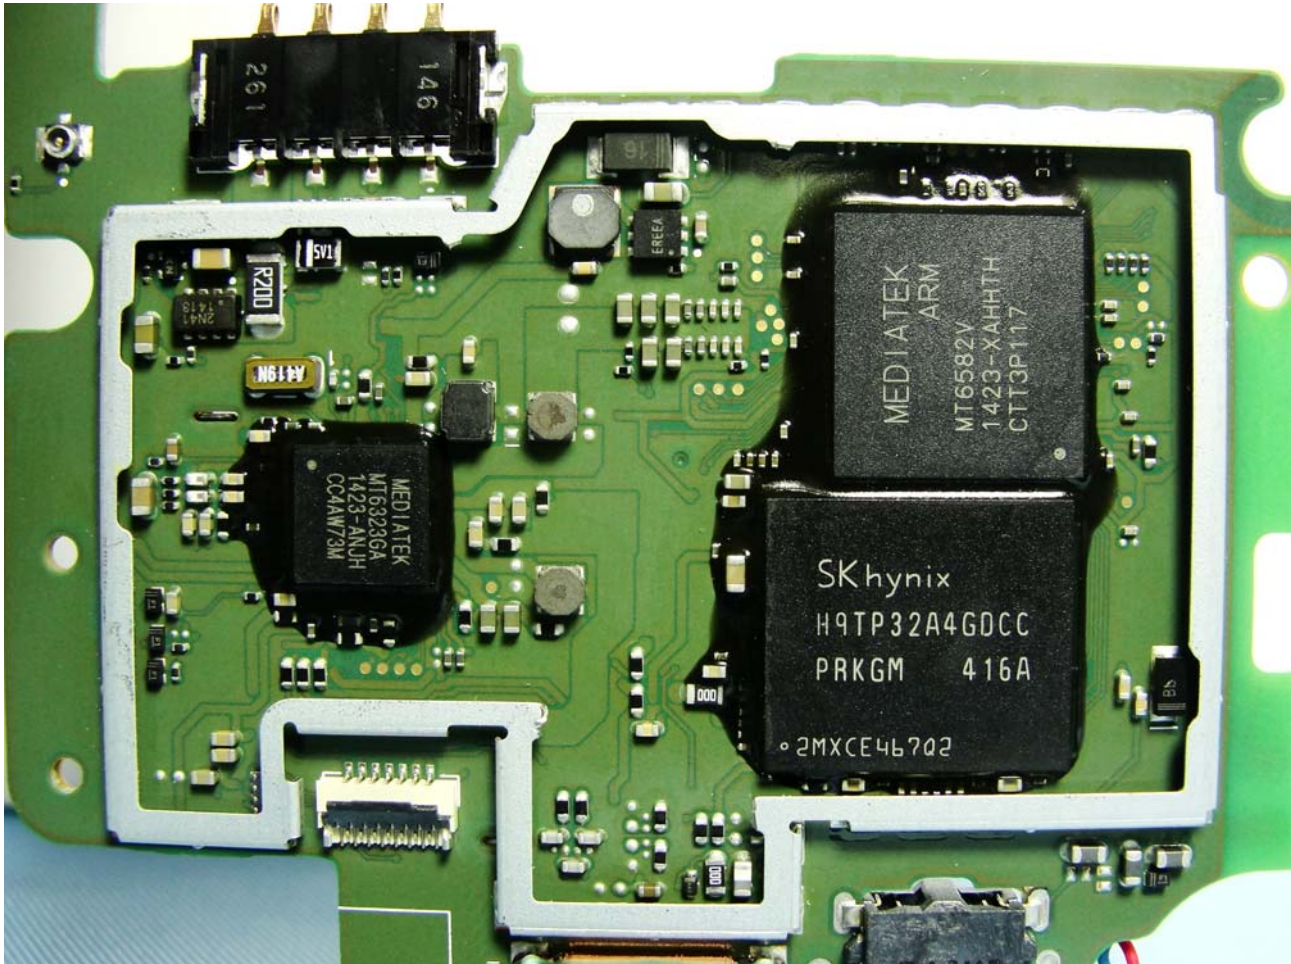

### 3. Internal Photograph of EUT

Model Name: 0PF1100

Model Name: 0PF1100

Model Name: 0PF1100

Model Name: 0PF1100

Model Name: 0PF1100

Model Name: 0PF1100

Model Name: 0PF1100

Model Name: 0PF1100

Model Name: 0PF1100

Model Name: 0PF1100

Model Name: 0PF1100

WWAN Antenna <Tx / Rx>

Model Name: 0PF1100

Model Name: 0PF1100

Bluetooth & WLAN Antenna <Tx / Rx>  
GPS Antenna <Rx>

Model Name: 0PF1100