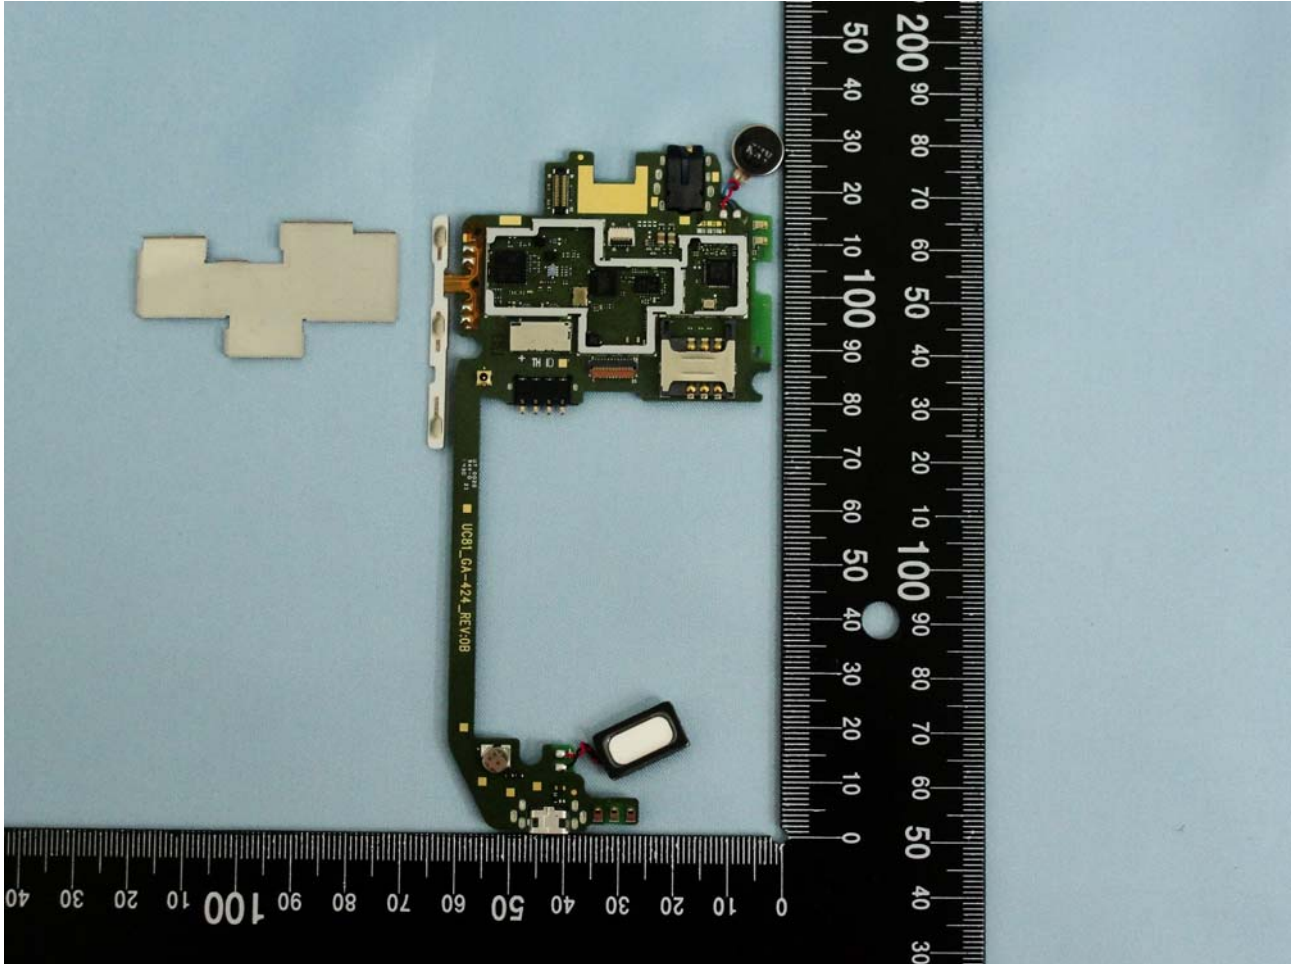

### 3. Internal Photograph of EUT

Model Name: 0PF1100

Model Name: 0PF1100

Model Name: 0PF1100

Model Name: 0PF1100

Model Name: 0PF1100

Model Name: 0PF1100

Model Name: 0PF1100

Model Name: 0PF1100

Model Name: 0PF1100

Model Name: 0PF1100

Model Name: 0PF1100

WWAN Antenna <Tx / Rx>

Model Name: 0PF1100

Model Name: 0PF1100

Bluetooth & WLAN Antenna <Tx / Rx>  
GPS Antenna <Rx>

Model Name: 0PF1100