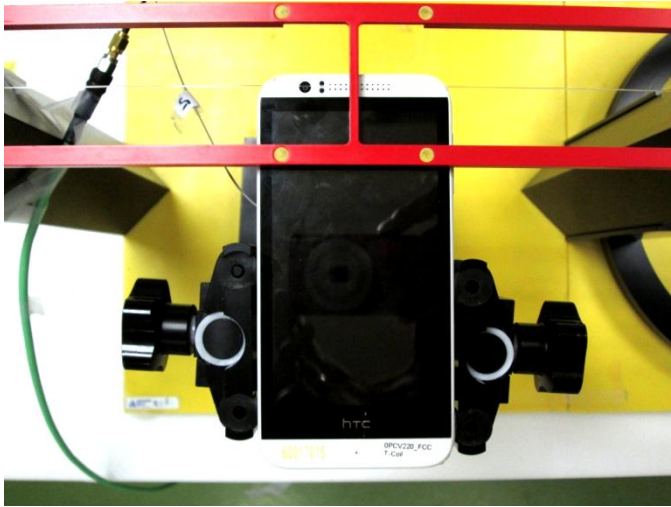

FCC HAC (T-Coil) Test Report

<Photographs of EUT>

Battery 1

Battery 2

FCC HAC (T-Coil) Test Report

<Photographs of Setup>

Top View

Bottom View

Left Side View

Right Side View