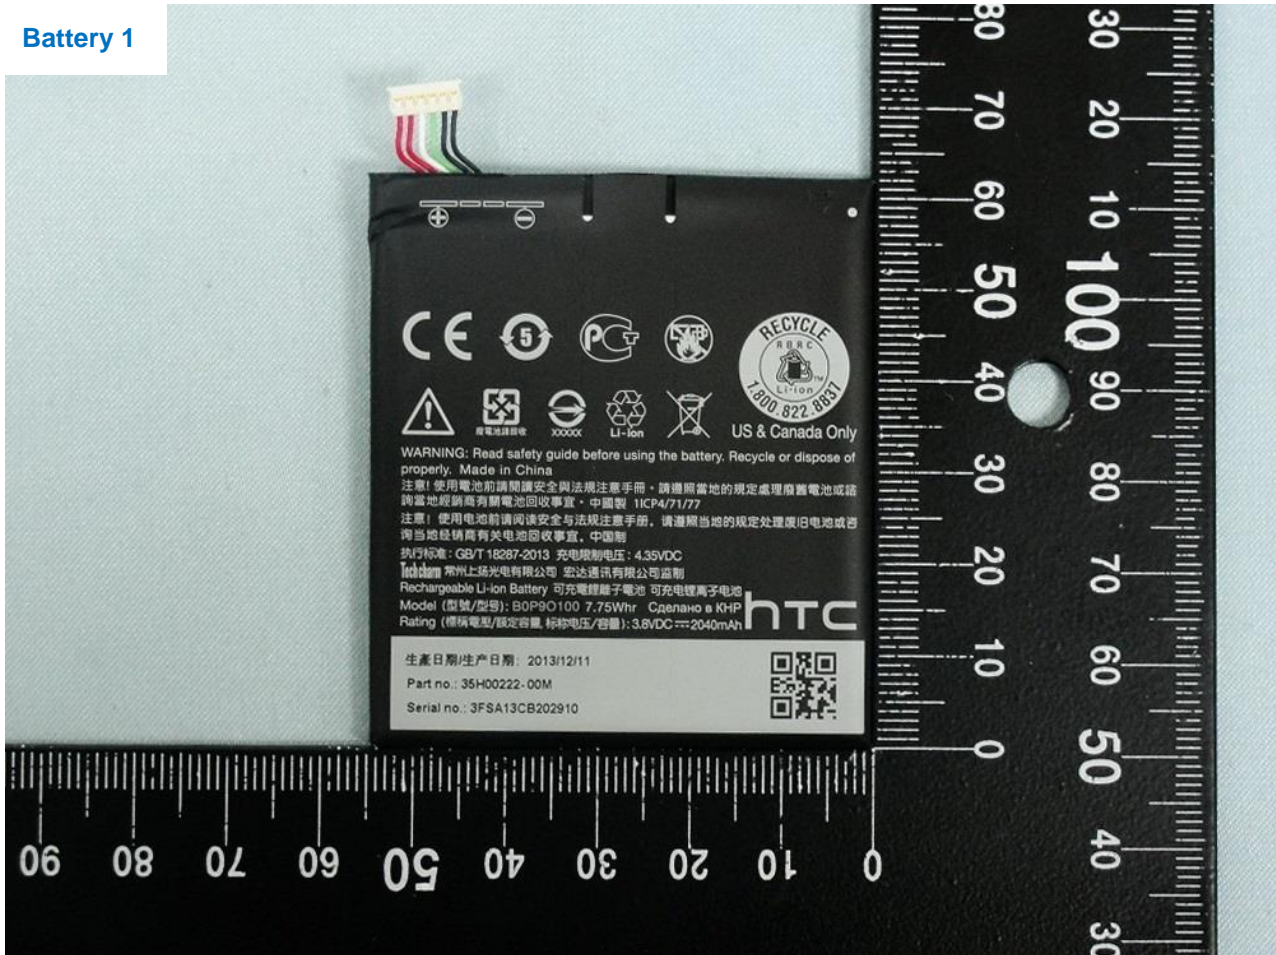

Remark: For accessories equipped with this EUT, please refer to the following photos.

Model Name: 0P9O200

Model Name: 0P9O200

AC Adapter 1

Model Name: 0P9O200

AC Adapter 2

Model Name: 0P90200

Battery 1