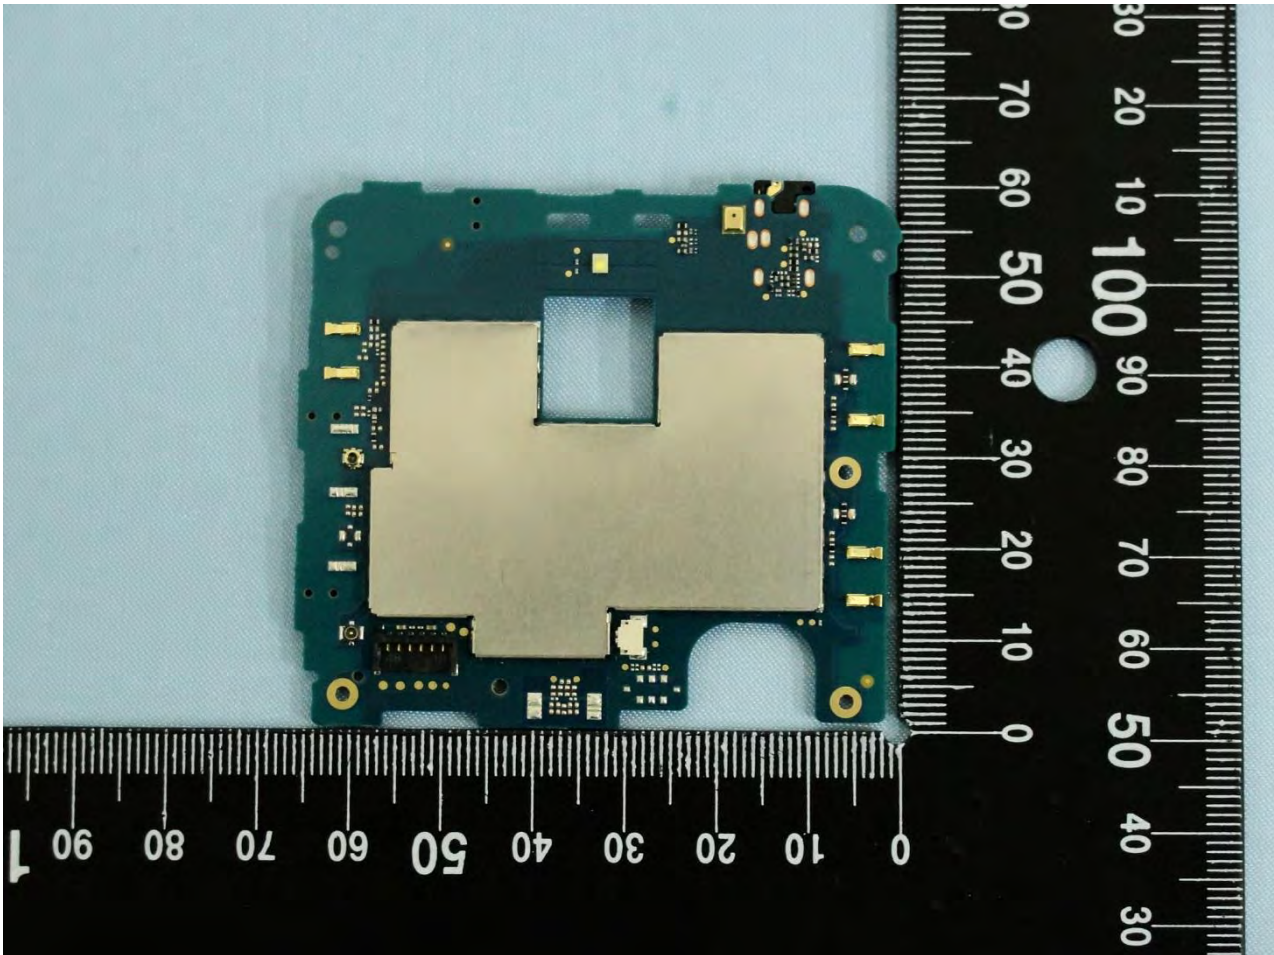

## 2. Internal Photograph of EUT

Model Name: 0P90110

Model Name: 0P9O110

Model Name: 0P9O110

Model Name: 0P9O110

Model Name: 0P9O110

Model Name: 0P9O110

Model Name: 0P9O110

Model Name: 0P9O110

Model Name: 0P9O110

Model Name: 0P9O110

Model Name: 0P90110

Model Name: 0P90110

Model Name: 0P90110

Model Name: 0P9O110

Model Name: 0P9O110

Model Name: 0P9O110

Model Name: 0P90110

Model Name: 0P90110

Model Name: 0P9O110

Model Name: 0P9O110

Model Name: 0P9O110

Model Name: 0P9O110

WWAN Antenna