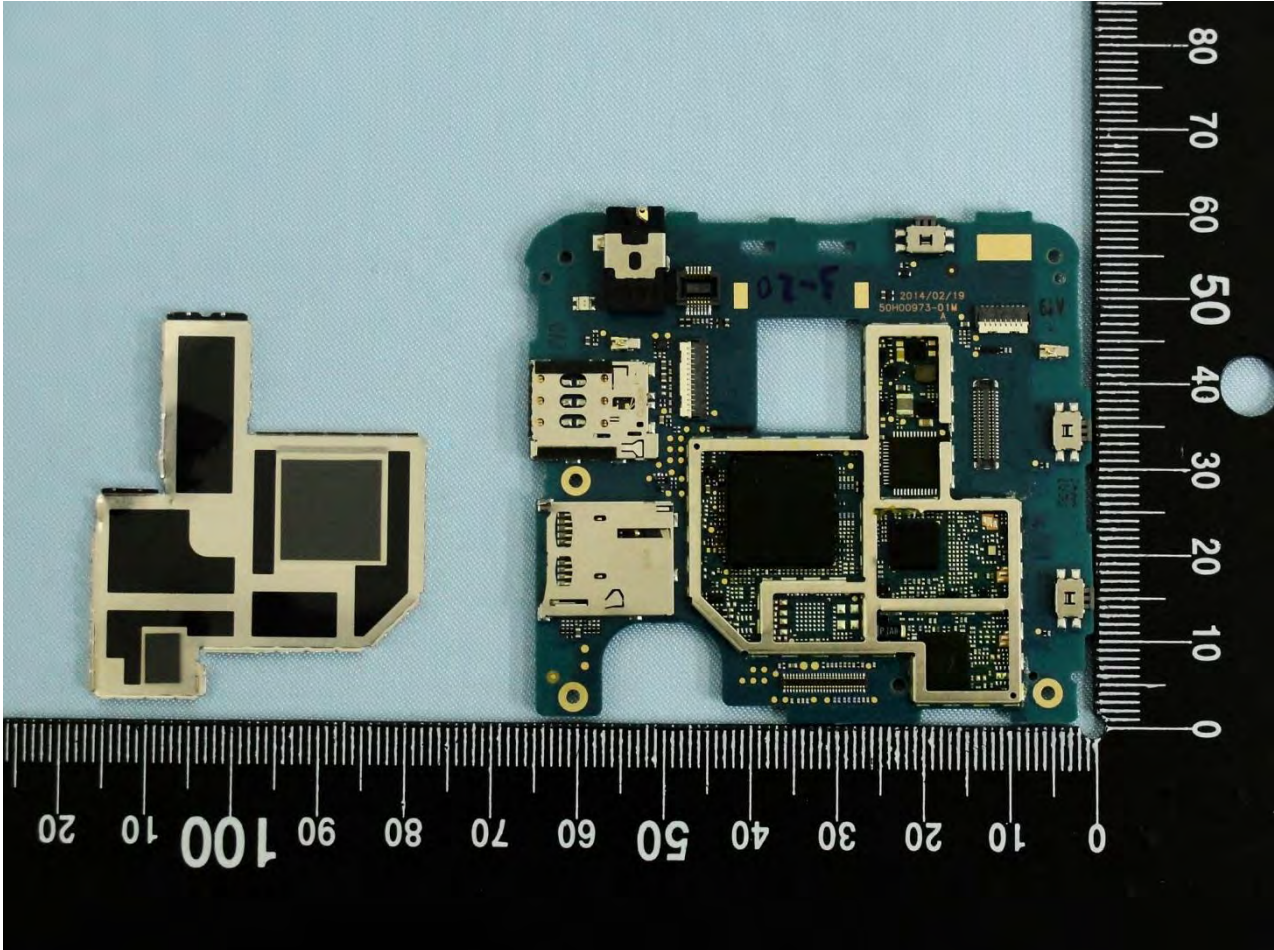

## 2. Internal Photograph of EUT

Model Name: 0P90110

Model Name: 0P9O110

Model Name: 0P9O110

Model Name: 0P9O110

Model Name: 0P9O110

Model Name: 0P9O110

Model Name: 0P9O110

Model Name: 0P9O110

Model Name: 0P9O110

Model Name: 0P9O110

Model Name: 0P90110

Model Name: 0P90110

Model Name: 0P90110

Model Name: 0P9O110

Model Name: 0P9O110

Model Name: 0P9O110

Model Name: 0P90110

Model Name: 0P90110

Model Name: 0P9O110

Model Name: 0P9O110

Model Name: 0P9O110

Model Name: 0P9O110

WWAN Antenna