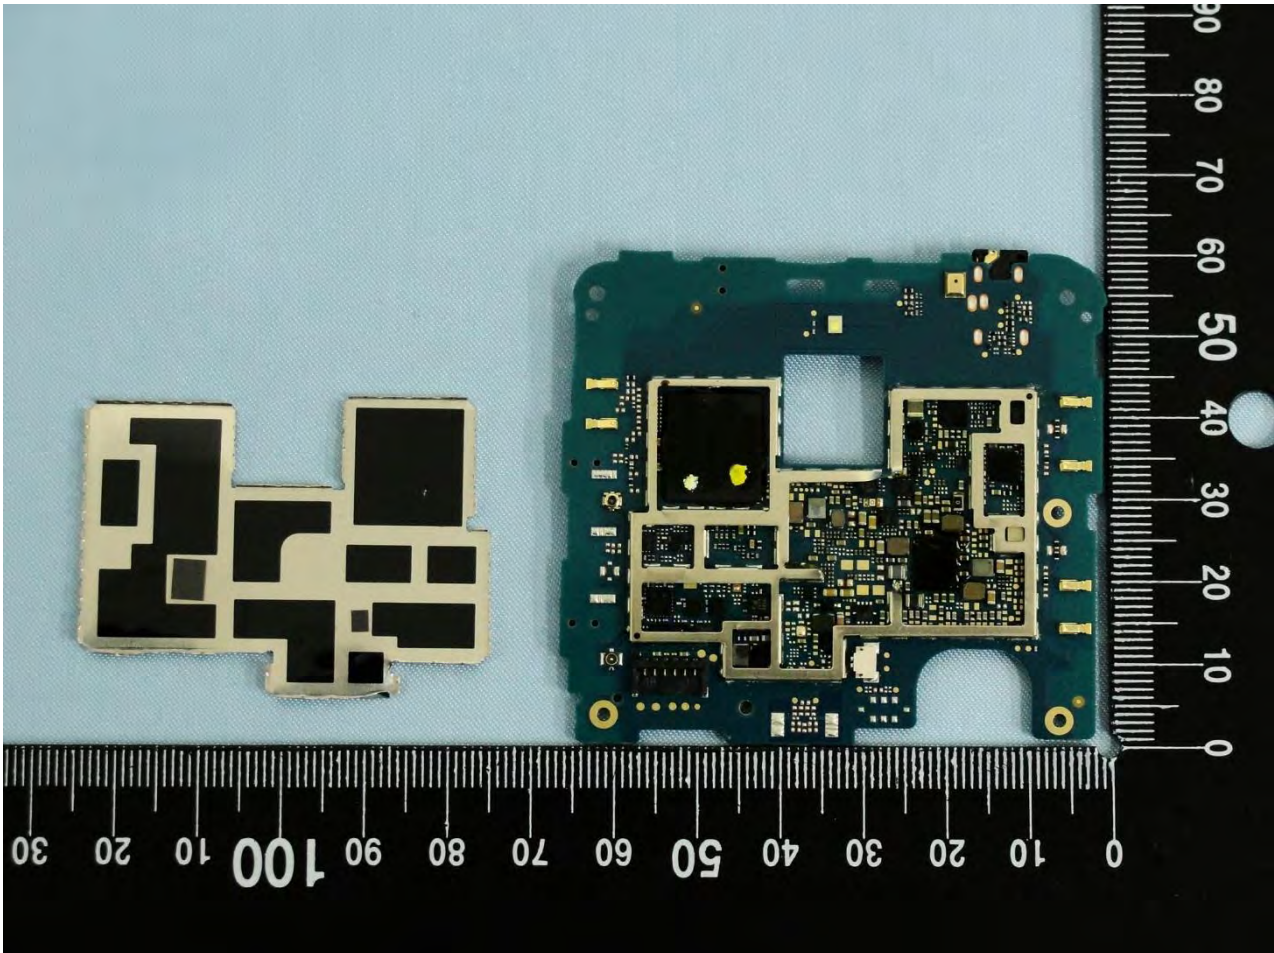

## 2. Internal Photograph of EUT

Model Name: 0P90110

Model Name: 0P9O110

Model Name: 0P9O110

Model Name: 0P9O110

Model Name: 0P9O110

Model Name: 0P9O110

Model Name: 0P9O110

Model Name: 0P9O110

Model Name: 0P9O110

Model Name: 0P9O110

Model Name: 0P90110

Model Name: 0P90110

Model Name: 0P90110

Model Name: 0P9O110

Model Name: 0P9O110

Model Name: 0P9O110

Model Name: 0P90110

Model Name: 0P90110

Model Name: 0P9O110

Model Name: 0P9O110

Model Name: 0P9O110

Model Name: 0P9O110

WWAN Antenna