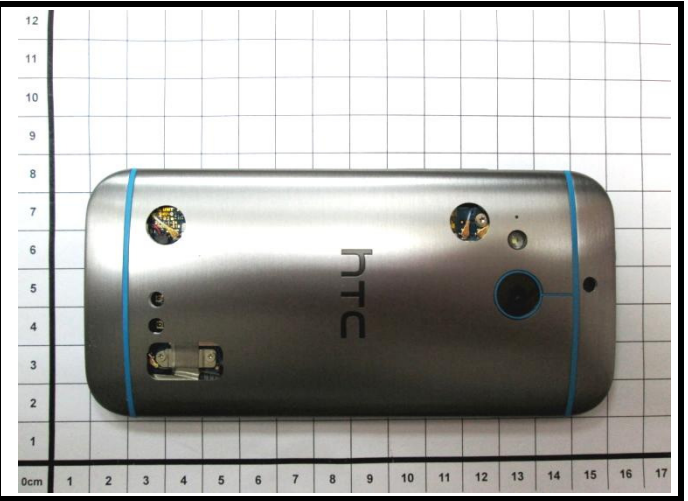

FCC HAC (T-Coil) Test Report

<Photographs of EUT>

<Photographs of Setup>

Top View

Bottom View

Left Side View

Right Side View