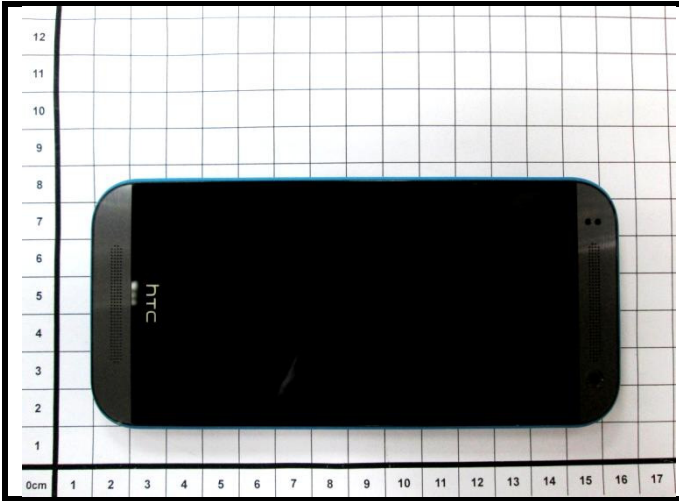

FCC HAC (T-Coil) Test Report

<Photographs of EUT>

<Photographs of Setup>

Top View

Bottom View

Left Side View

Right Side View