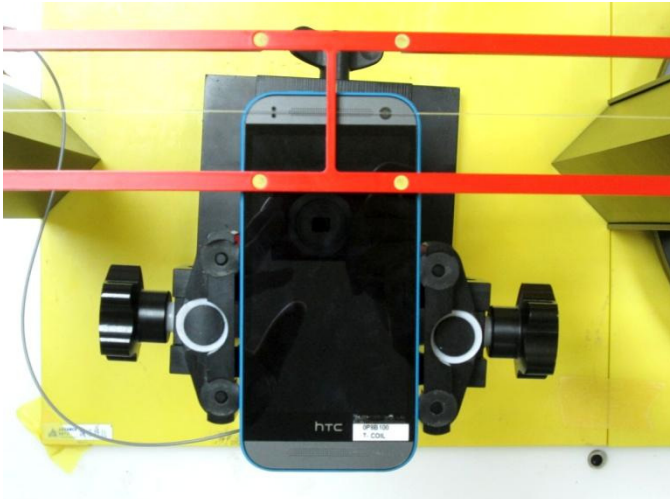

FCC HAC (T-Coil) Test Report

<Photographs of EUT>

<Photographs of Setup>

Top View

Bottom View

Left Side View

Right Side View