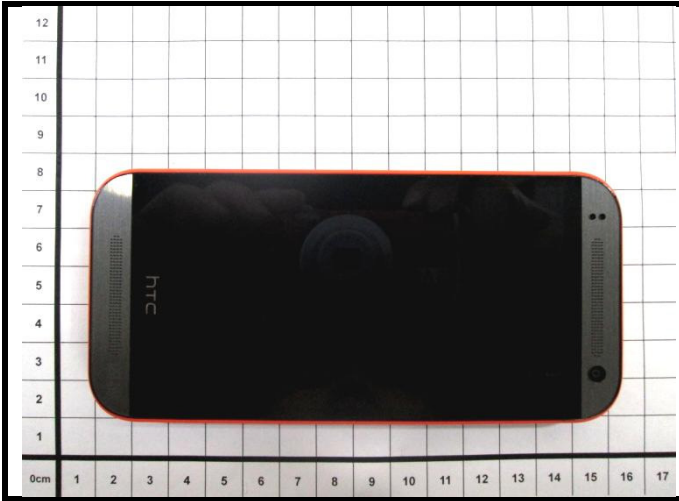

FCC HAC (RF Emission) Test Report

<Photographs of EUT>

<Photographs of Setup>

Top View

Bottom View

Left Side View

Right Side View