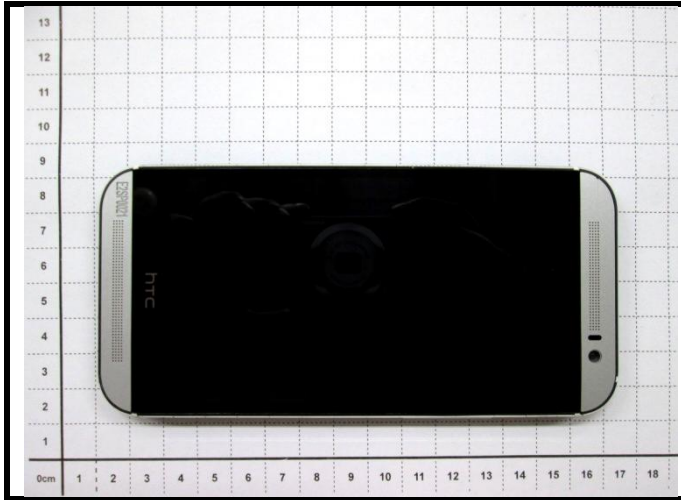

# FCC HAC (T-Coil) Test Report

## <Photographs of Setup>

Top View

Bottom View

Left Side View

Right Side View