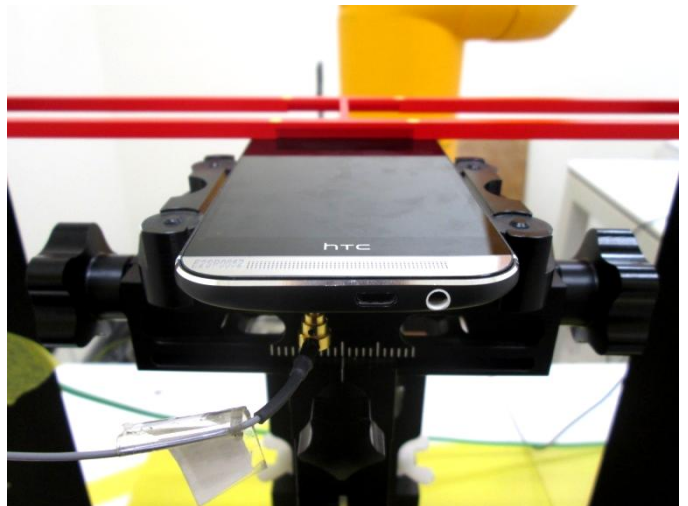

# FCC HAC (T-Coil) Test Report

## <Photographs of EUT>

## <Photographs of Setup>

Top View

Bottom View

Left Side View

Right Side View