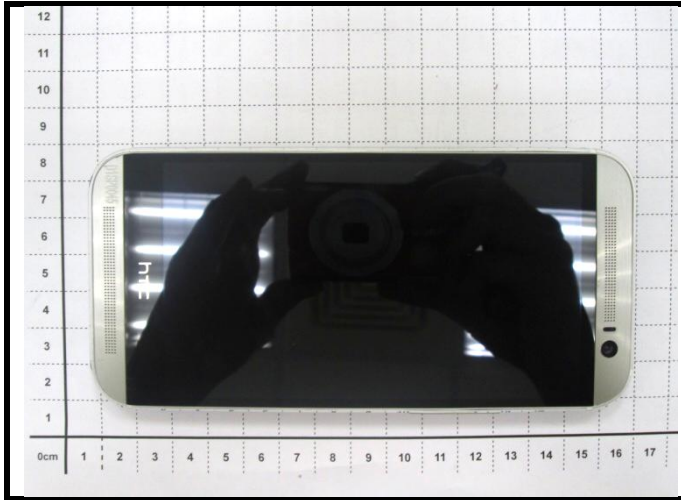

FCC HAC (RF Emission) Test Report

<Photographs of EUT>

<Photographs of Setup>

Top View

Bottom View

Left Side View

Right Side View