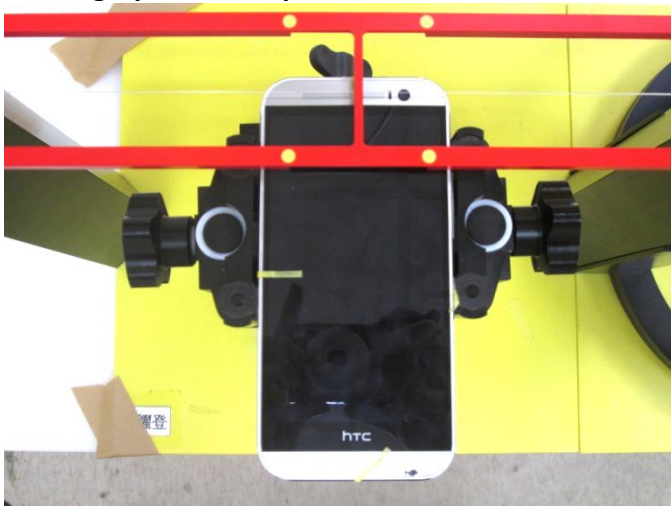

FCC HAC (RF Emission) Test Report

<Photographs of EUT>

<Photographs of Setup>

Top View

Bottom View

Left Side View

Right Side View