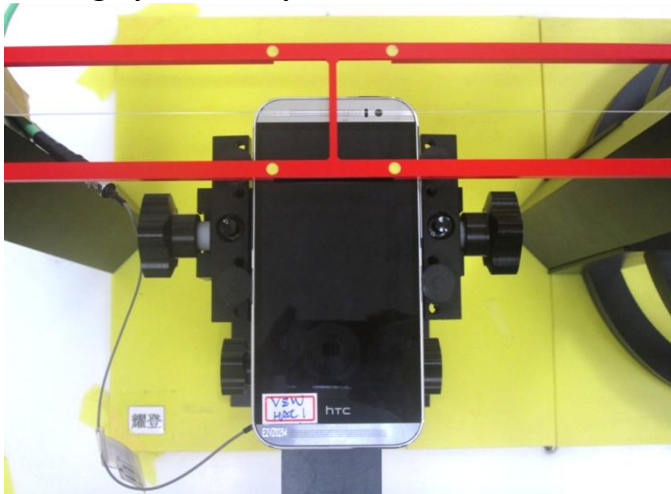

FCC HAC (T-Coil) Test Report

<Photographs of EUT>

<Photographs of Setup>

Top View

Bottom View

Left Side View

Right Side View