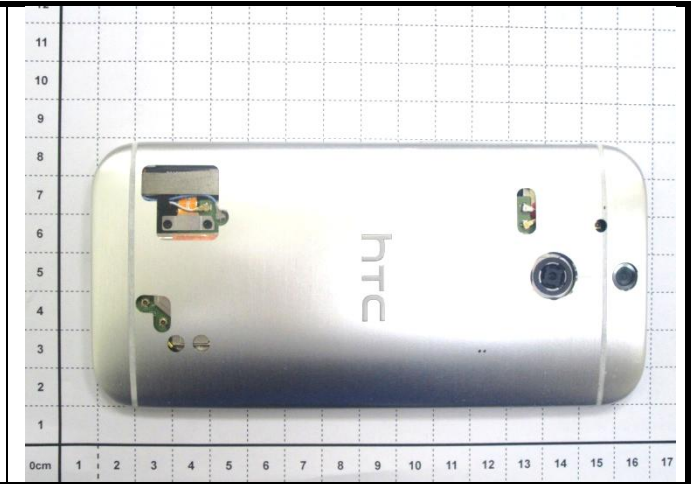

FCC HAC (T-Coil) Test Report

<Photographs of EUT>

<Photographs of Setup>

Top View

Bottom View

Left Side View

Right Side View