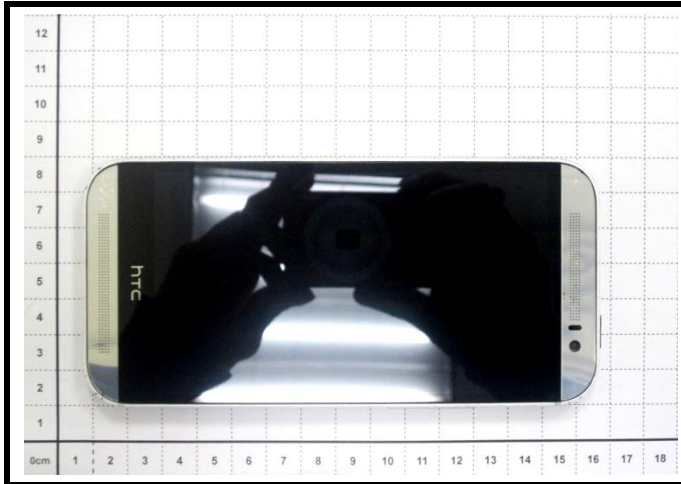

FCC HAC (T-Coil) Test Report

<Photographs of EUT>

<Photographs of Setup>

Top View

Bottom View

Left Side View

Right Side View