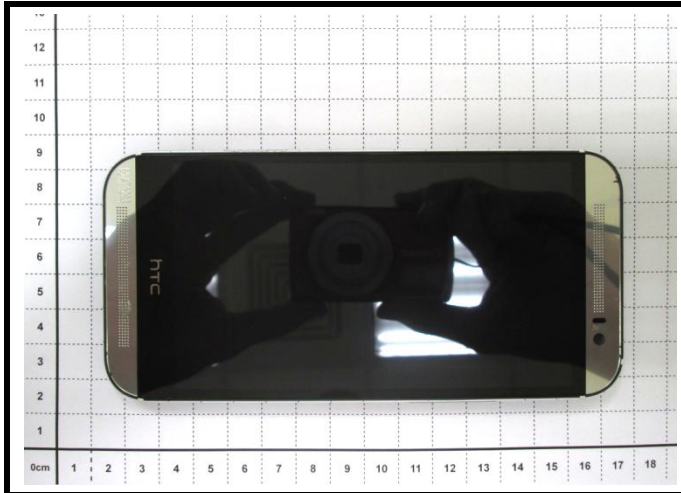

FCC HAC (T-Coil) Test Report

<Photographs of EUT>

<Photographs of Setup>

Top View

Bottom View

Left Side View

Right Side View