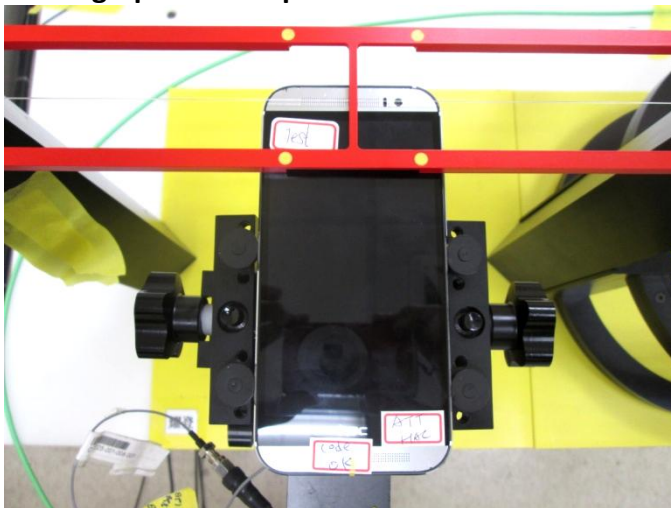

FCC HAC (T-Coil) Test Report

<Photographs of EUT>

<Photographs of Setup>

Top View

Bottom View

Left Side View

Right Side View