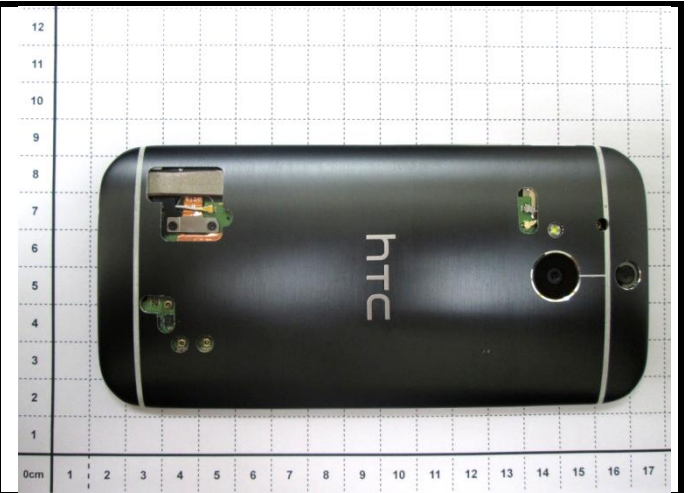

FCC HAC (T-Coil) Test Report

<Photographs of EUT>

<Photographs of Setup>

Top View

Bottom View

Left Side View

Right Side View