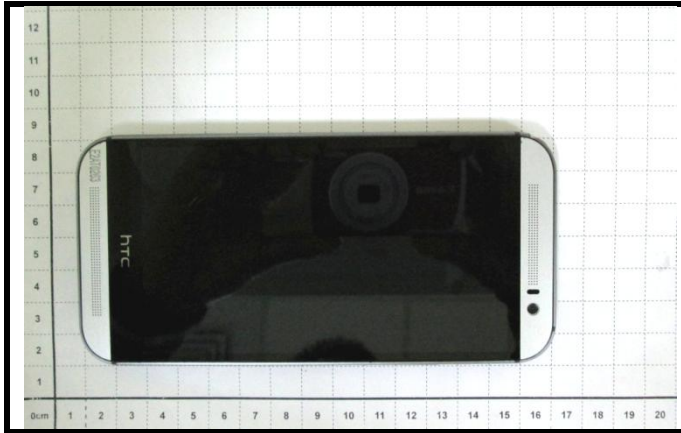

FCC HAC (RF Emission) Test Report

<Photographs of EUT>

<Photographs of Setup>

Top View

Bottom View

Left Side View

Right Side View