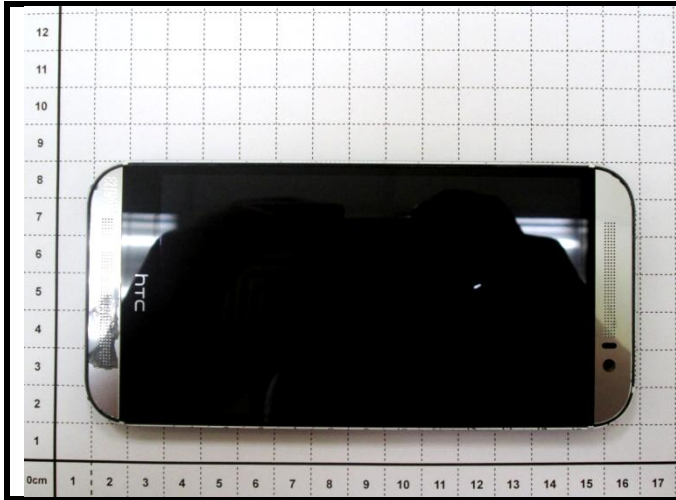

# FCC HAC (T-Coil) Test Report

## <Photographs of Setup>

Top View

Bottom View

Left Side View

Right Side View