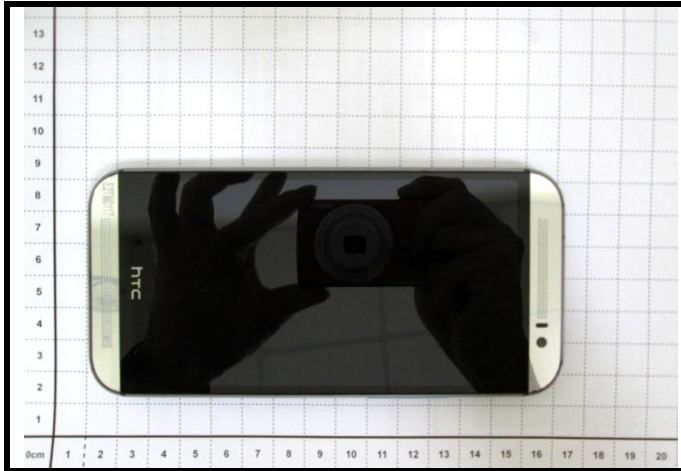

FCC HAC (RF Emission) Test Report

<Photographs of EUT>

<Photographs of Setup>

Top View

Bottom View

Left Side View

Right Side View