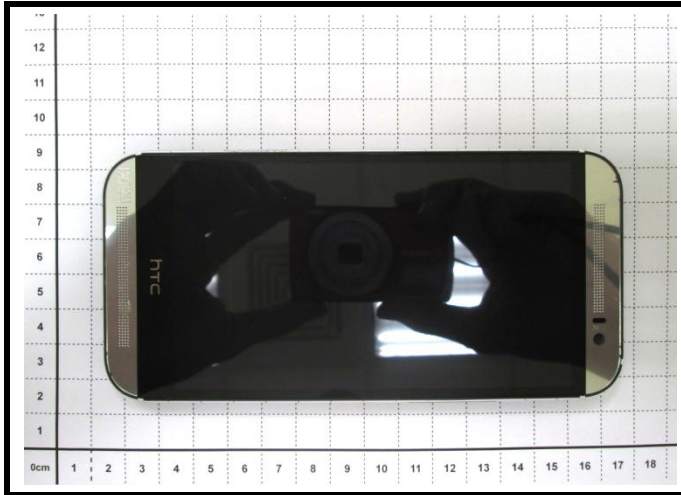

# FCC HAC (T-Coil) Test Report

## <Photographs of Setup>

Top View

Bottom View

Left Side View

Right Side View