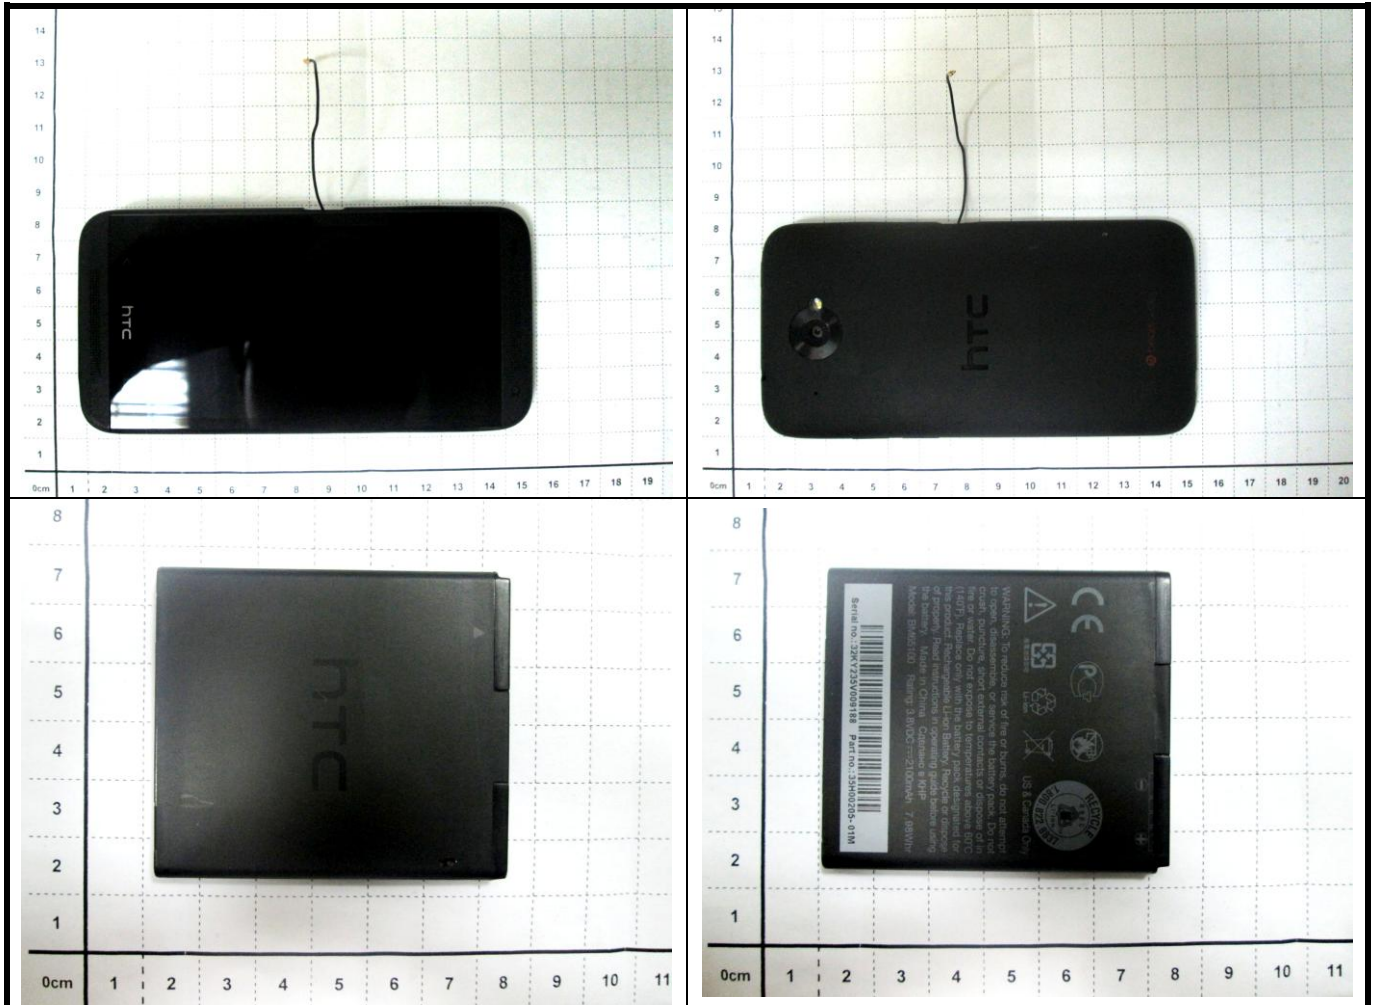

FCC HAC (T-Coil) Test Report

<Photographs of EUT>

FCC HAC (T-Coil) Test Report

<Photographs of Setup>

Top View

Bottom View

Left Side View

Right Side View