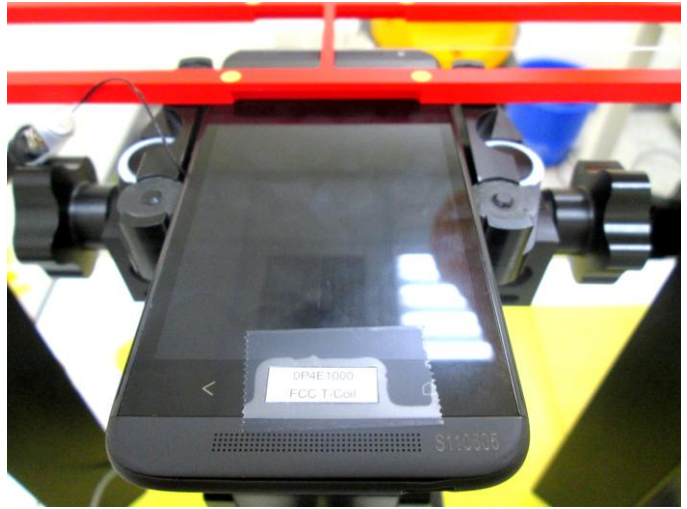

FCC HAC (T-Coil) Test Report

<Photographs of EUT>

FCC HAC (T-Coil) Test Report

<Photographs of Setup>

Top View

Bottom View

Left Side View

Right Side View