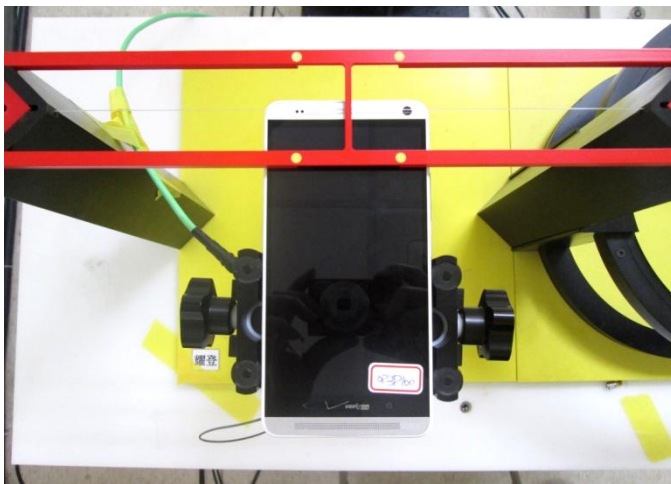

FCC HAC (T-Coil) Test Report

<Photographs of EUT>

<Photographs of Setup>

Top View

Bottom View

Left Side View

Right Side View