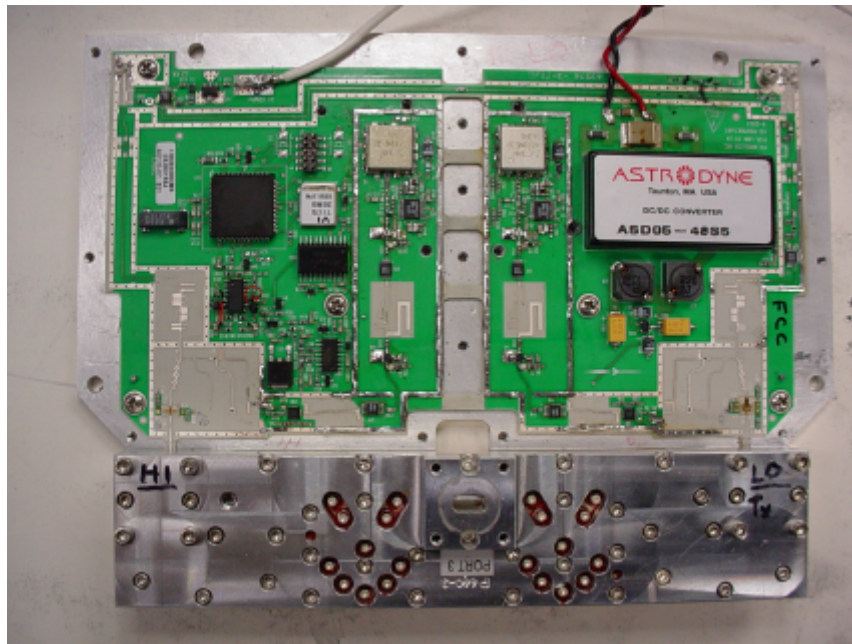

Link CX 24GHz duplexer, bottom view

Top view of 24GHz RF module showing attached duplexer, RF shield removed

Bottom view of 24GHz RF module with attached duplexer

Top view of 24GHz RF module shield

Bottom view of 24GHz RF module shield