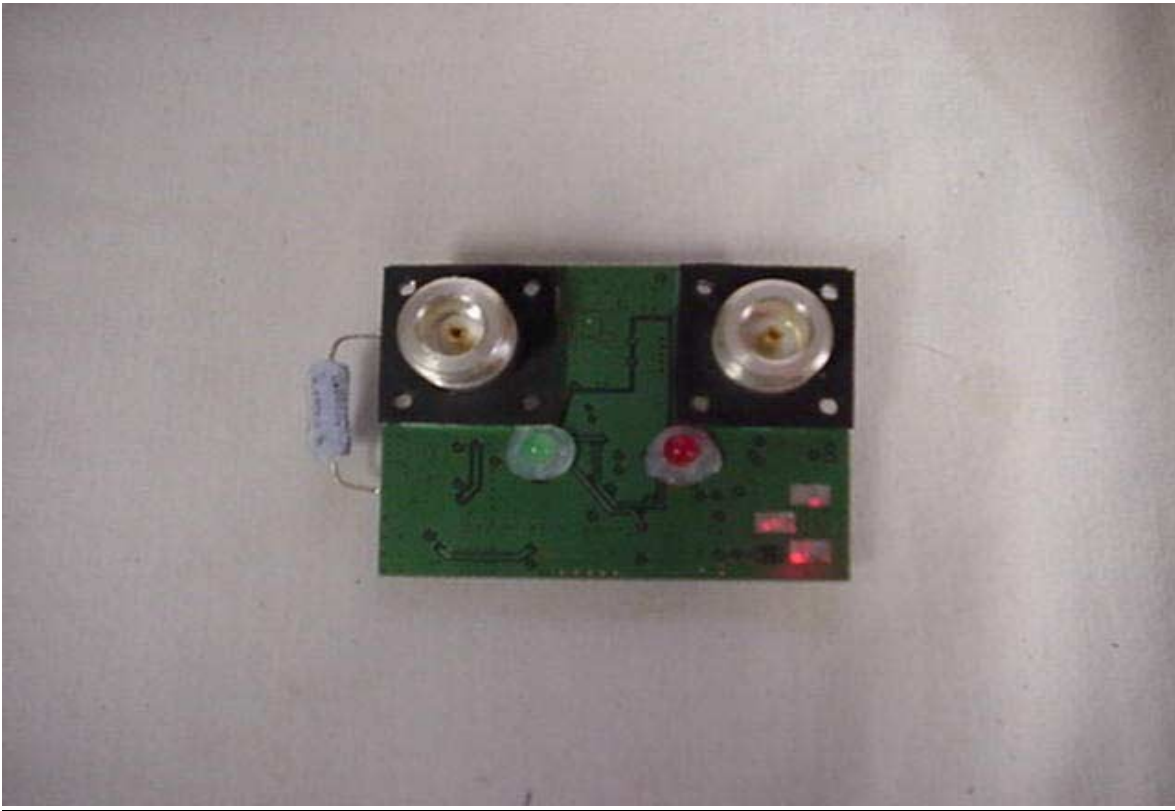

INTERNAL PHOTO

2.4 GHz Bi-Directional Amplifier

Front View

INTERNAL PHOTO

2.4 GHz Bi-Directional Amplifier

Rear View

INTERNAL PHOTO

DC Power Injector

Front View

INTERNAL PHOTO

DC Power Injector

Rear View

5

5

4 5 6 7 8 9 30 1 2 3 4 5 6

B7 (91x128)