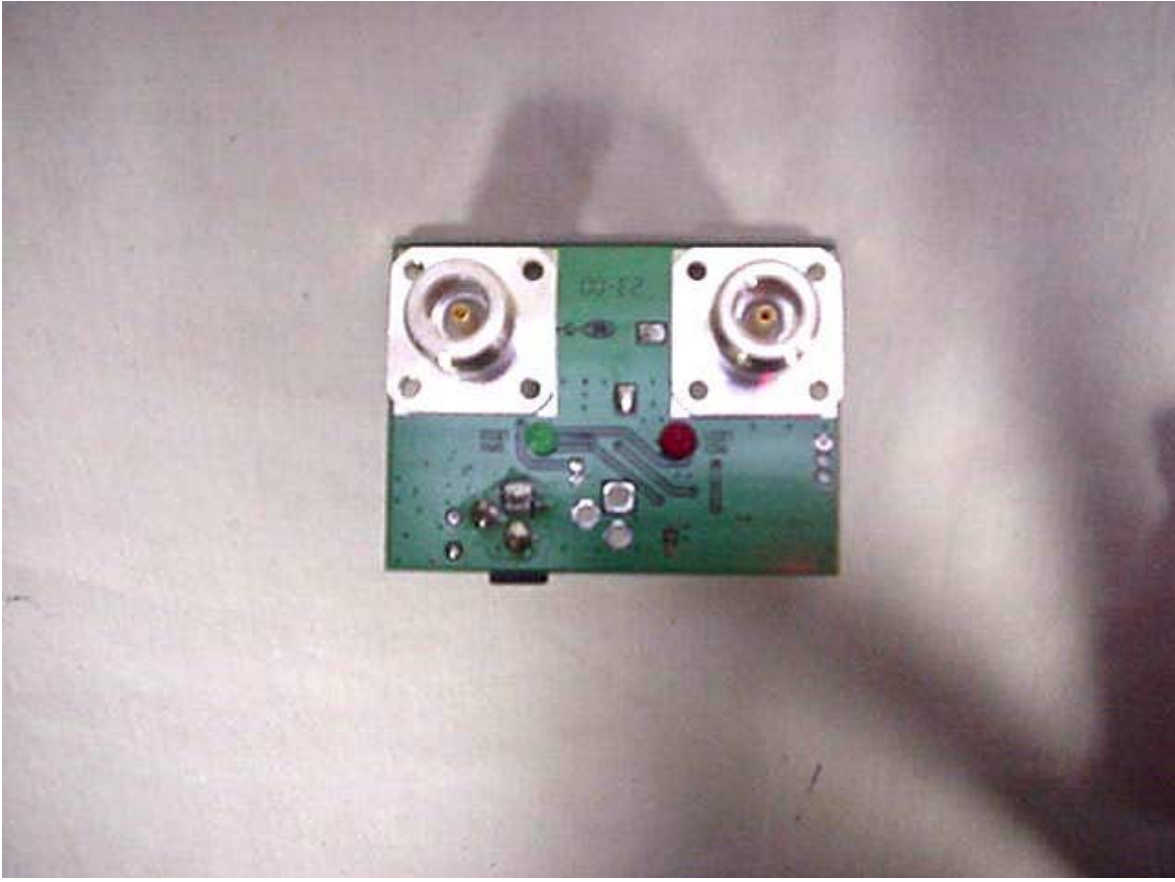

INTERNAL PHOTO

2.4 GHz Bi-Directional Amplifier

Front View

INTERNAL PHOTO

2.4 GHz Bi-Directional Amplifier

Rear View

INTERNAL PHOTO

DC Power Injector

Front View

INTERNAL PHOTO

DC Power Injector

Rear View

5

5

4 5 6 7 8 9 30 1 2 3 4 5 6

B7 (91x128)

WCND (C) 1998
HERM C010827A
1257H
9834S 3431940

LUCENT
WCND (C) 1999
TH-HS 011421
M-1178AE3
9906A 30046743

B7 (91x128)