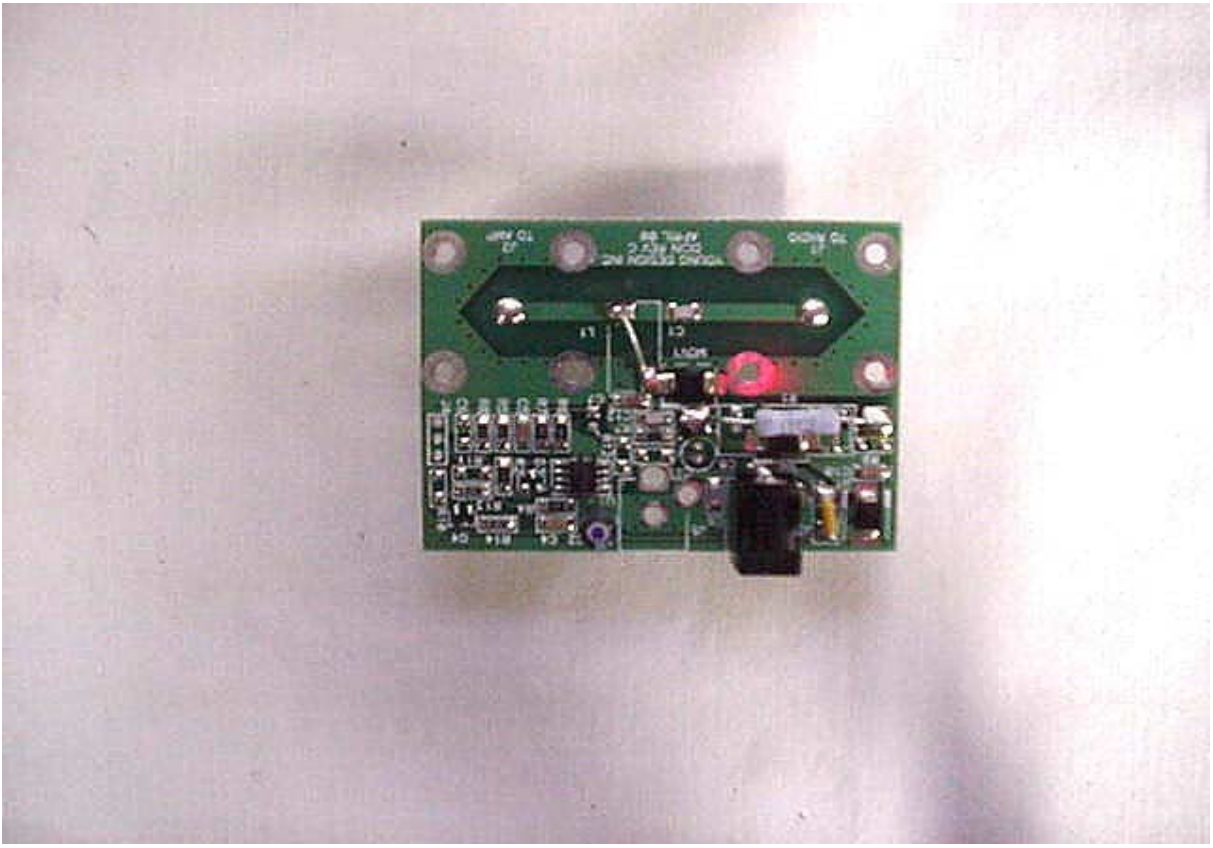

INTERNAL PHOTO

2.4 GHz Bi-Directional Amplifier

Front View

INTERNAL PHOTO

2.4 GHz Bi-Directional Amplifier

Rear View

INTERNAL PHOTO

DC Power Injector

Front View

INTERNAL PHOTO

DC Power Injector

Rear View

5

5

4 5 6 7 8 9 30 1 2 3 4 5 6

B7 (91x128)

WCND (C) 1998
HERM C010827A
1257H
9834S 3431940

LUCENT
WCND (C) 1999
TH-HS 011421
M-1178AE3
9906A 30046743

B7 (91x128)