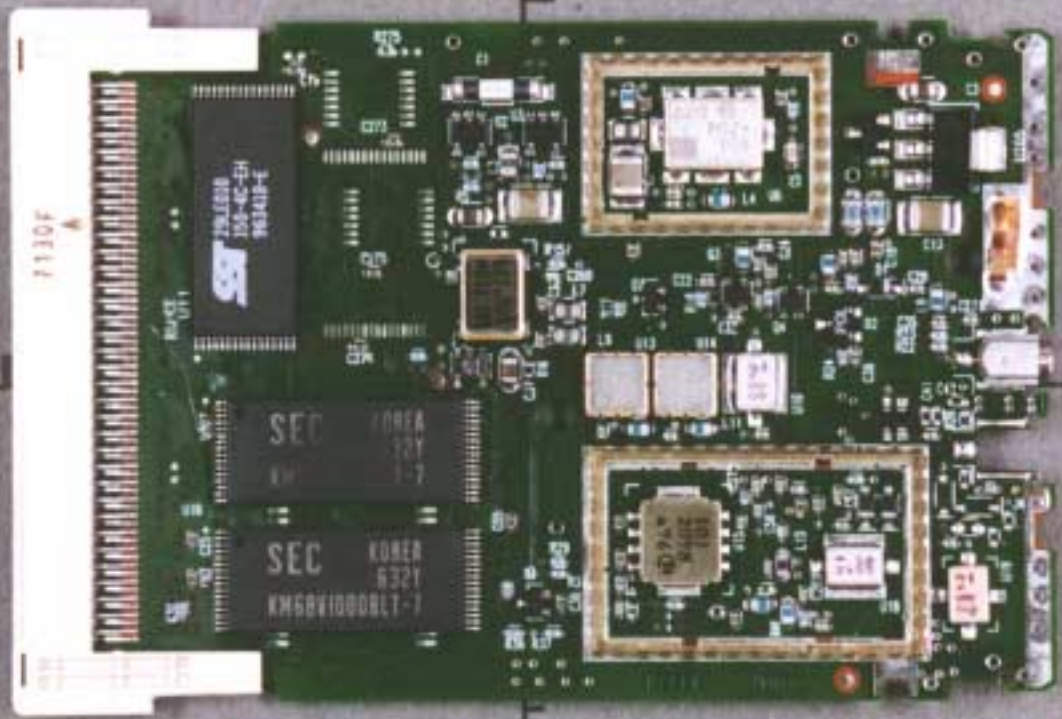

INTERNAL PHOTO

2.4 GHz Bi-Directional Amplifier

Front View

INTERNAL PHOTO

2.4 GHz Bi-Directional Amplifier

Rear View

INTERNAL PHOTO

DC Power Injector

Front View

INTERNAL PHOTO

DC Power Injector

Rear View

5

5

4 5 6 7 8 9 30 1 2 3 4 5 6

B7 (91x128)

WCND (C) 1998
HERM C010827A
1257H
9834S 3431940

LUCENT
WCND (C) 1999
TH-HS 011421
M-1178AE3
9906A 30046743

B7 (91x128)