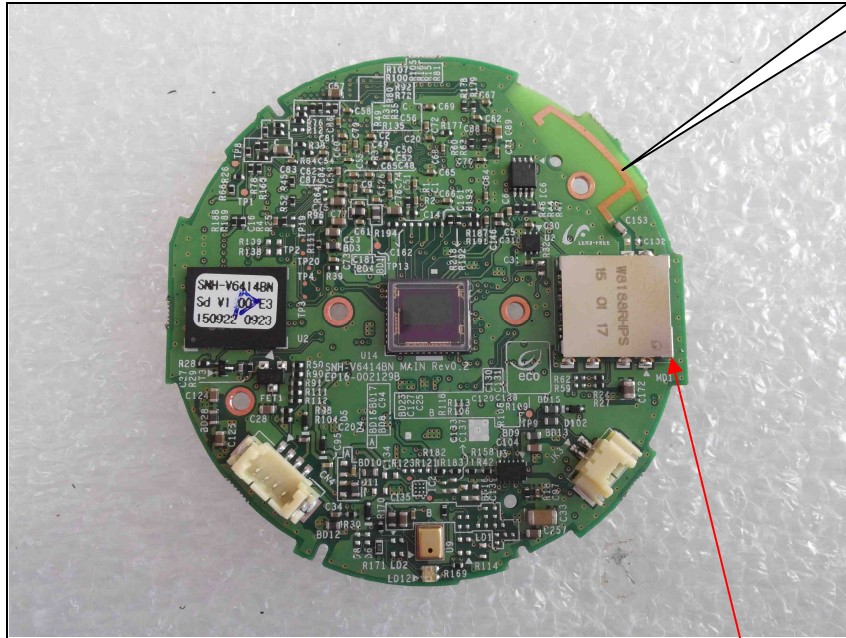

EUT Internal photographs

PCB Antenna

RF Module(Shields removed)