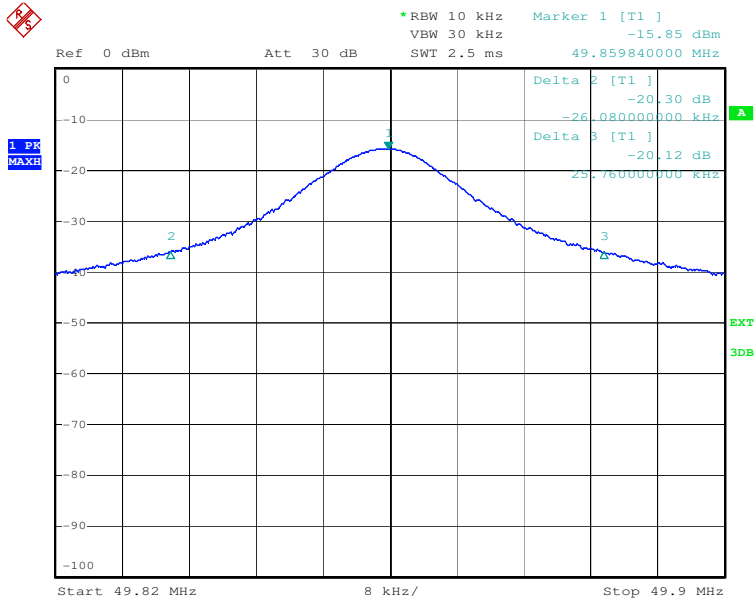

Appendix 1

Test Results

Band-edgewidth

Tx frequency: 27.145MHz

Date: 12.JUL.2016 11:52:18

20dB Bandwidth

Tx frequency: 27.145MHz

Date: 12.JUL.2016 11:53:21