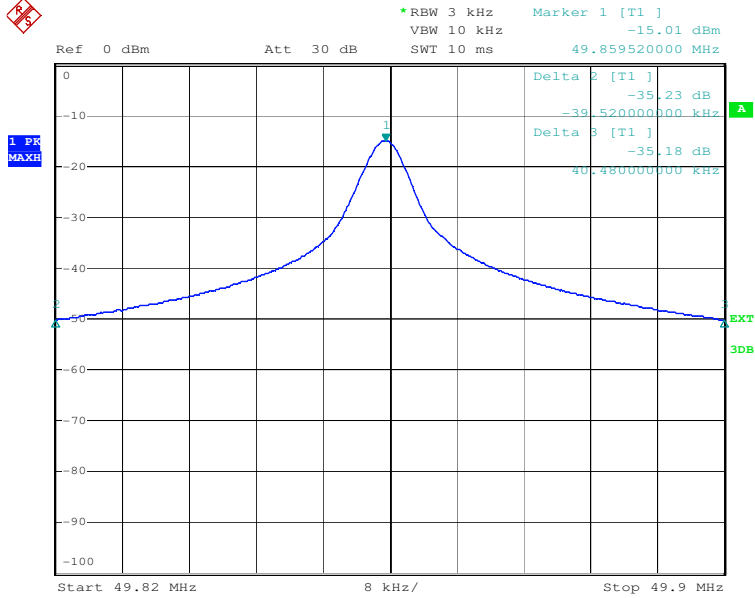

Appendix 1

Test Results

Band-edgewidth

Tx frequency: 27.145MHz

Date: 12.JUL.2016 11:52:18

20dB Bandwidth

Tx frequency: 27.145MHz

Date: 12.JUL.2016 11:53:21