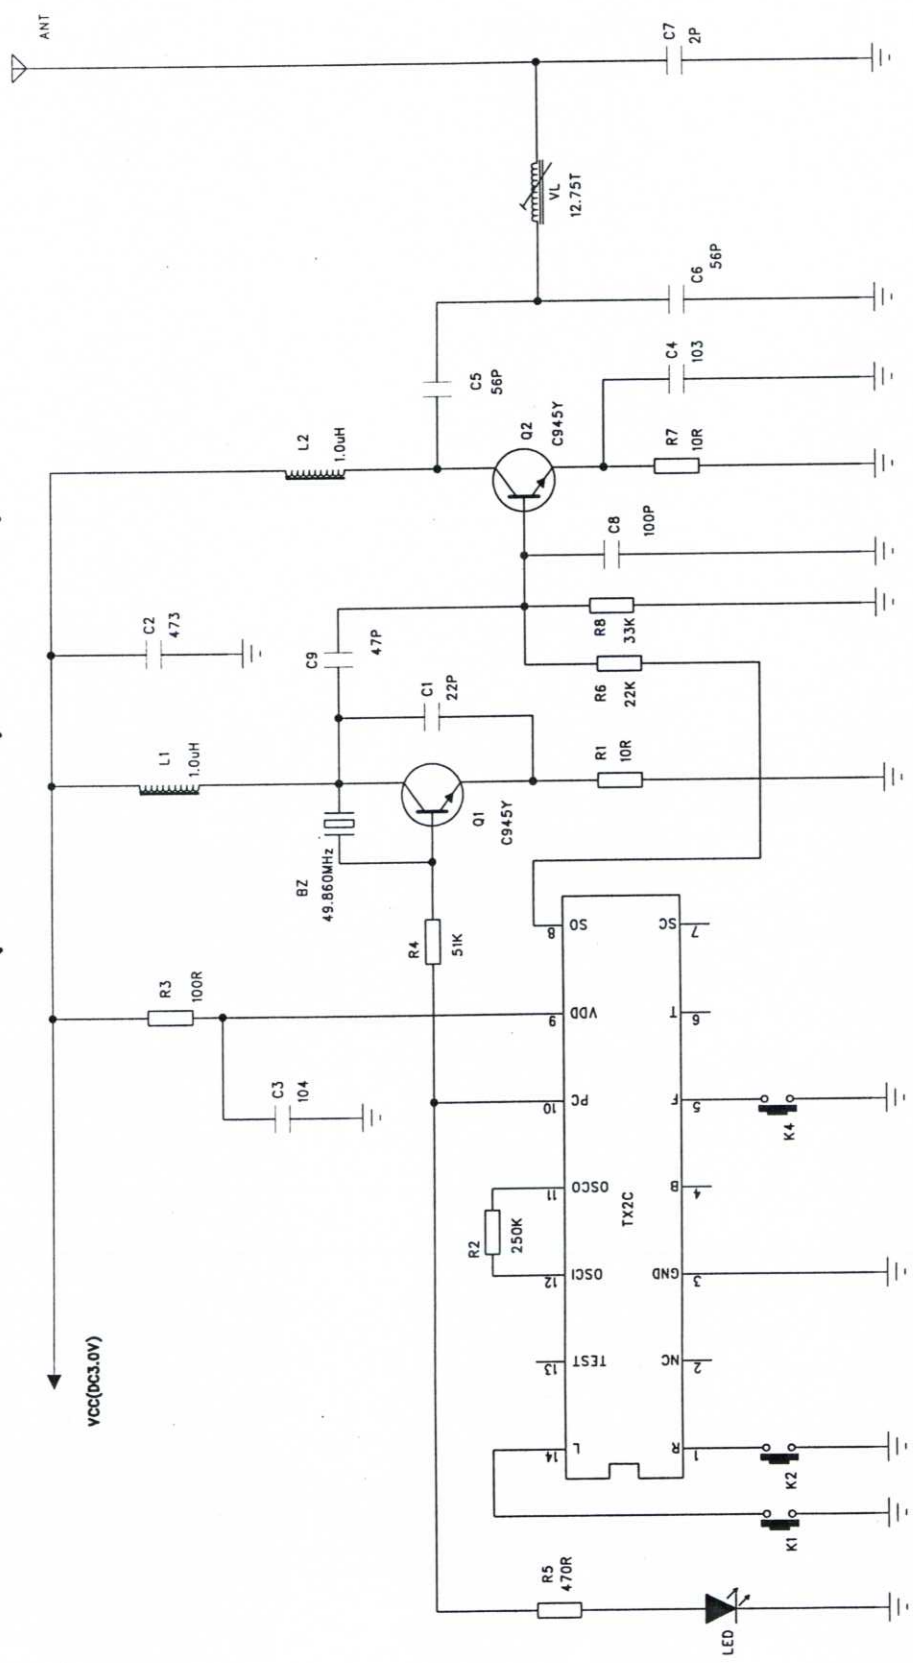

T-20041 49MHz Transmitter Circuit Diagram (19797/19911)

COMPANY: MILLIFIELD

TITLE: T-20041

DRAWN:	DATED:	SIZE:	REV:
CHECKED:	DATED:	A3	00

DRAWING NO: MF-WI-2006-0009

SHEET: 1 OF 1

A