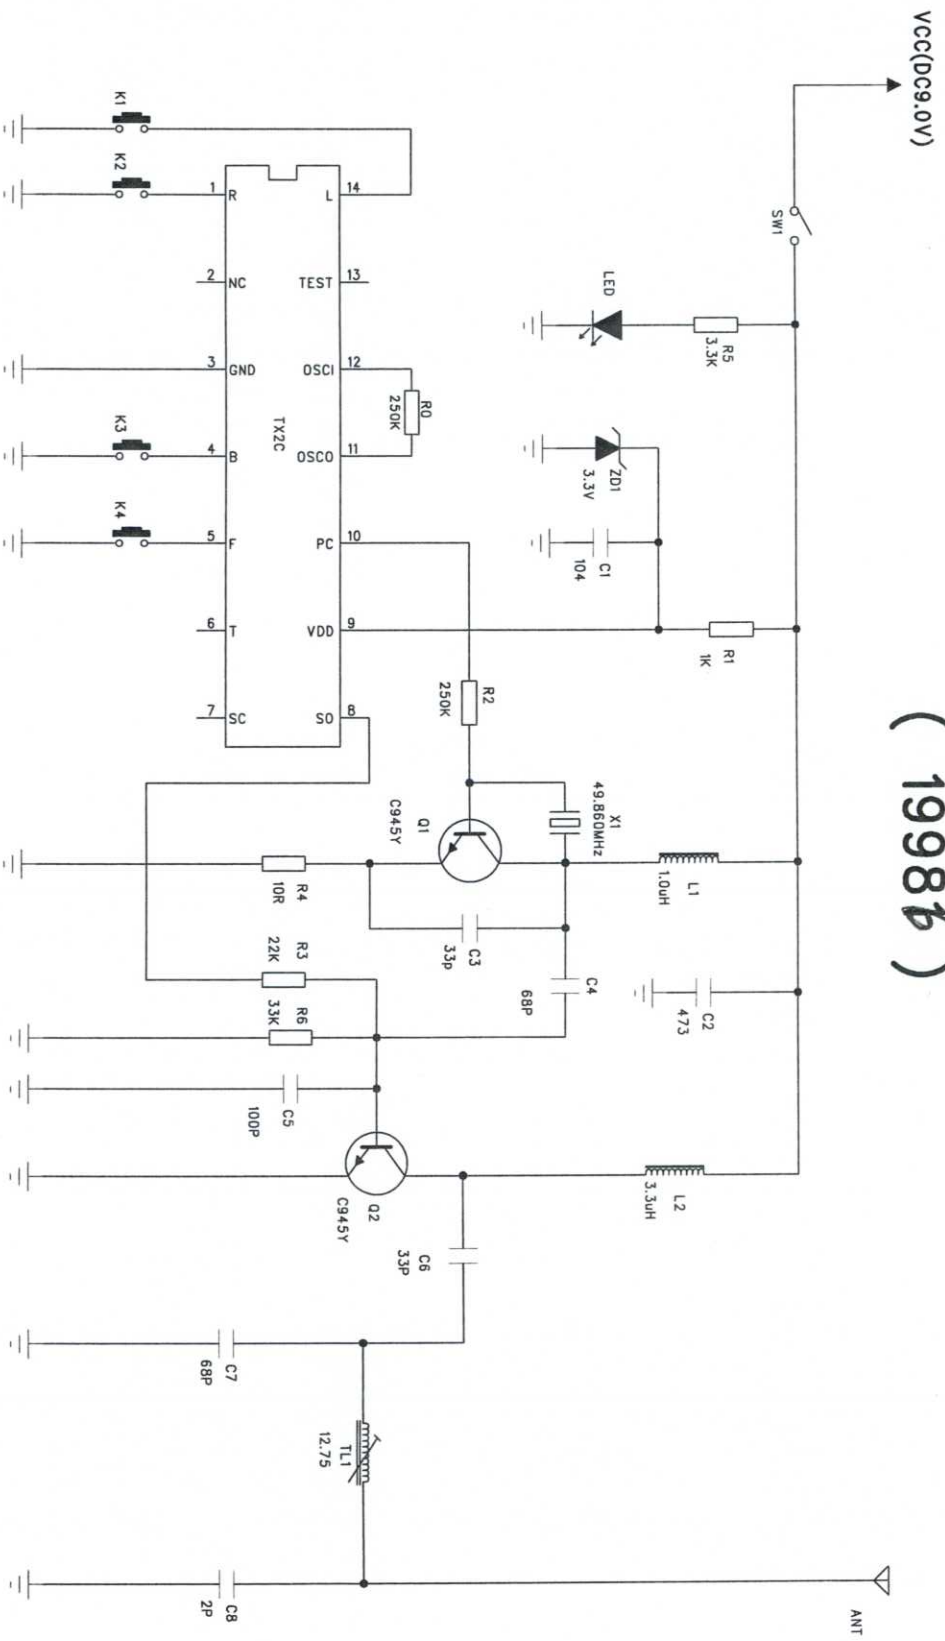

T-20046 49MHz Transmitter Circuit Diagram

(1998⁶)

COMPANY: MILLIFIELD	
TITLE: T-20046	
DRAWN:	DATED:
CHECKED:	DATED:
DRAWING NO: MF-WI-2004-0079	SHEET: 1 OF 1
SIZE: A3	REV: 00