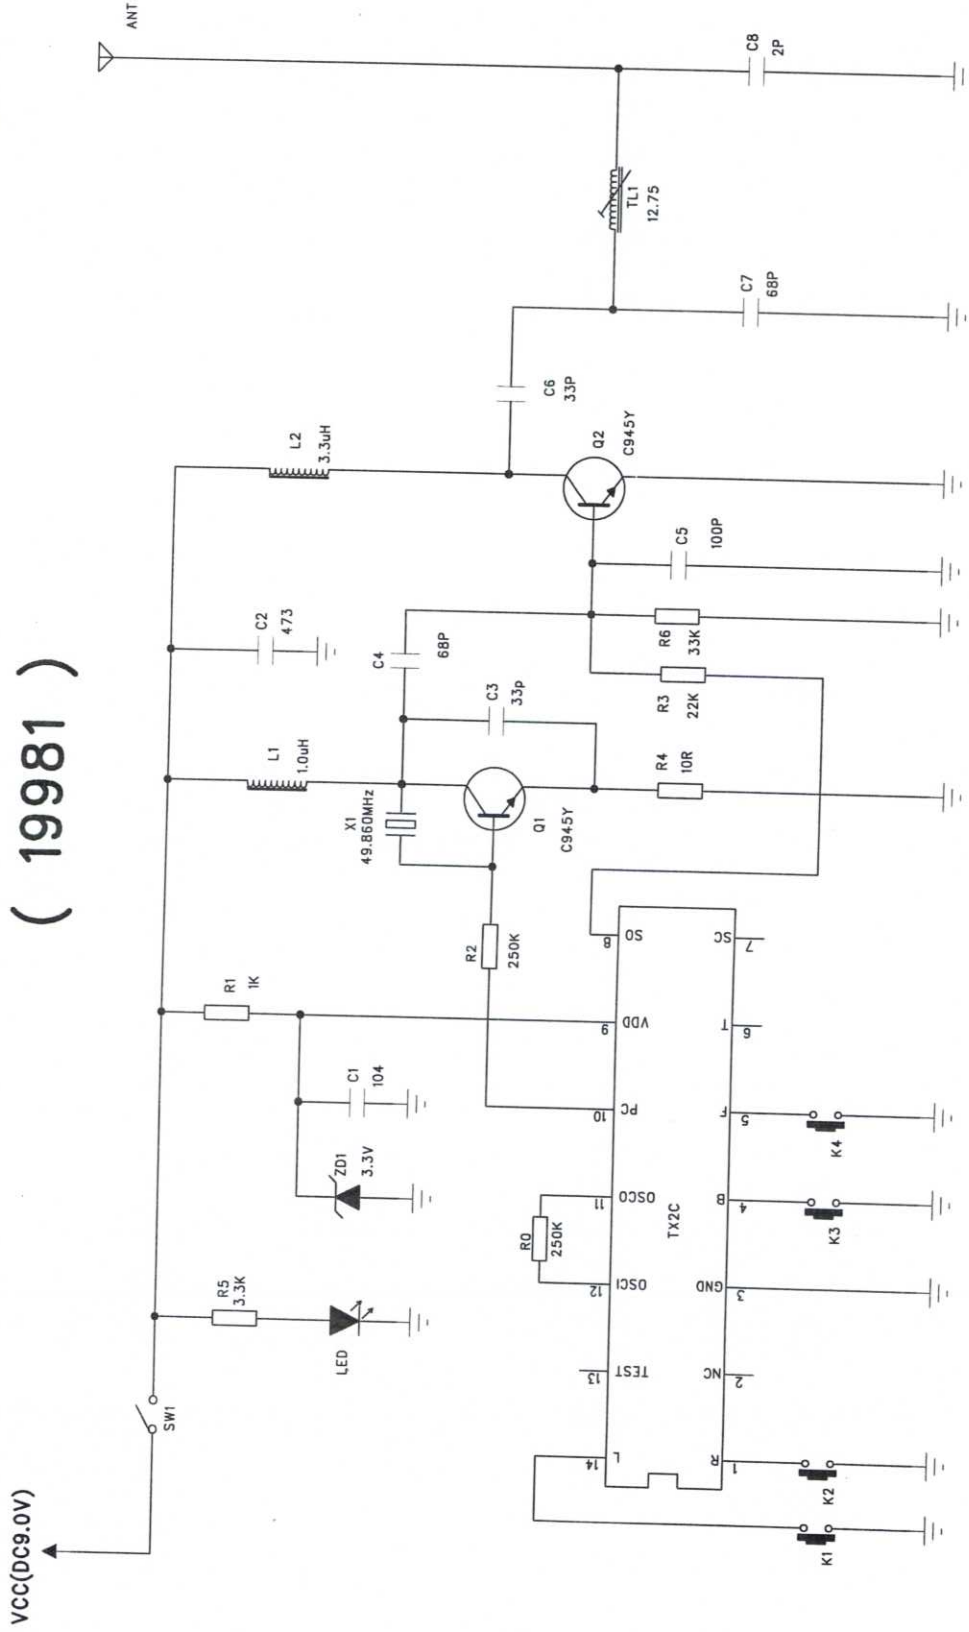

# T-20046 49MHz Transmitter Circuit Diagram

( 19981 )

COMPANY: MILLIFIELD

TITLE: T-20046

DRAWN: DATED:

CHECKED: DATED:

SIZE: A3

REV: 00

DRAWING NO: MF-WI-2004-0079

SHEET: 1 OF 1

A