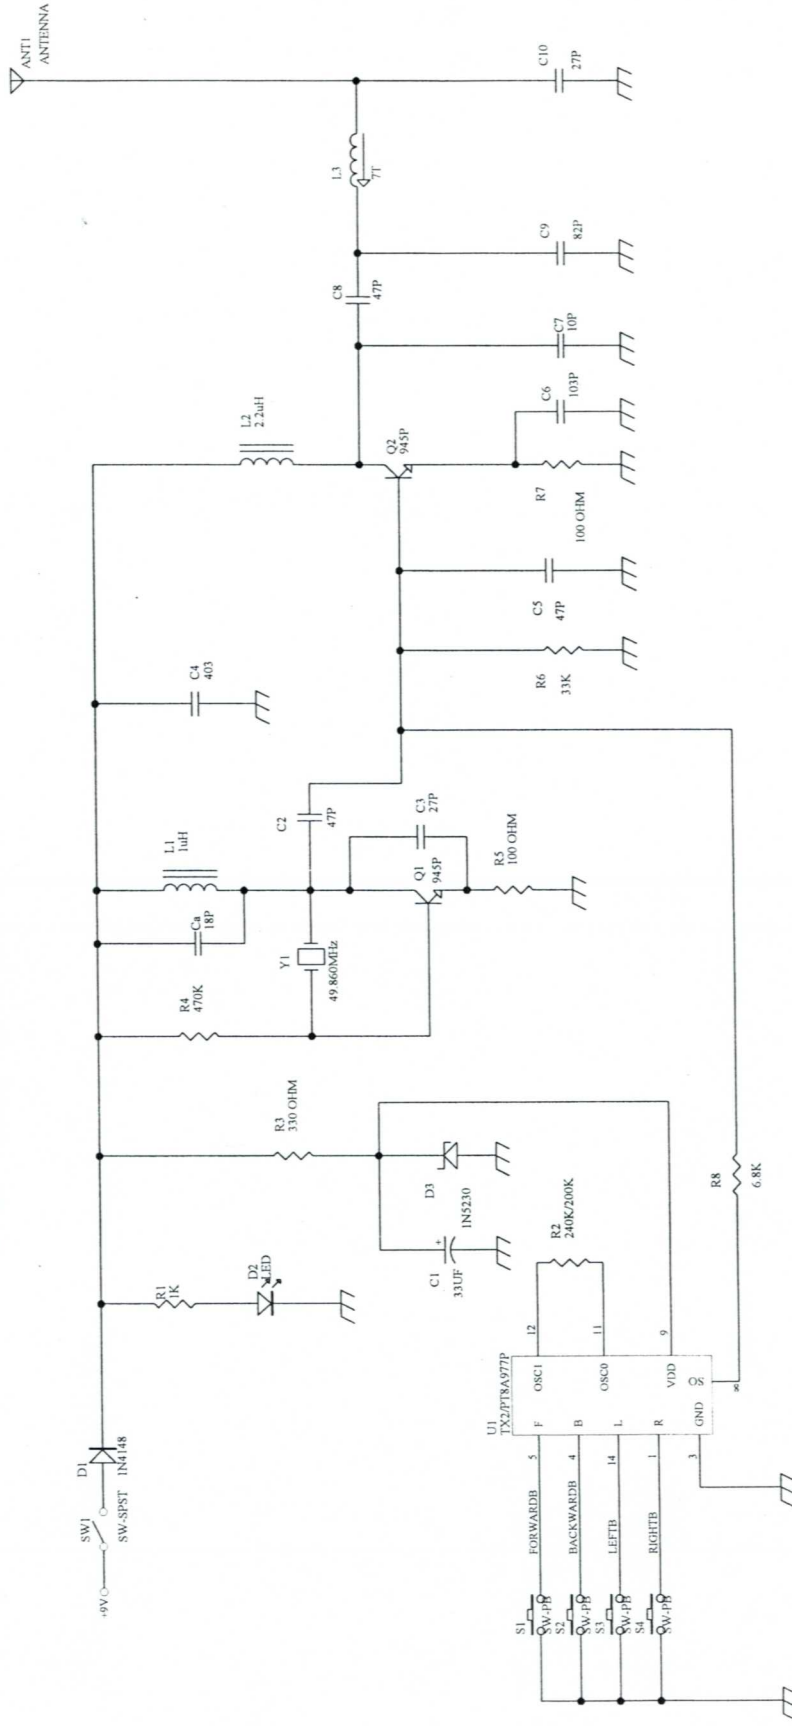

TX2006U 49.860MHz

Title	TX2006U-49M.SCH
Number	01
Revision	01
Drawn By	4-ANF2004
Date	F:\hy\2\TX2006U.DDH
Sheet of	6
Drawn By	TANG YUAN SONG