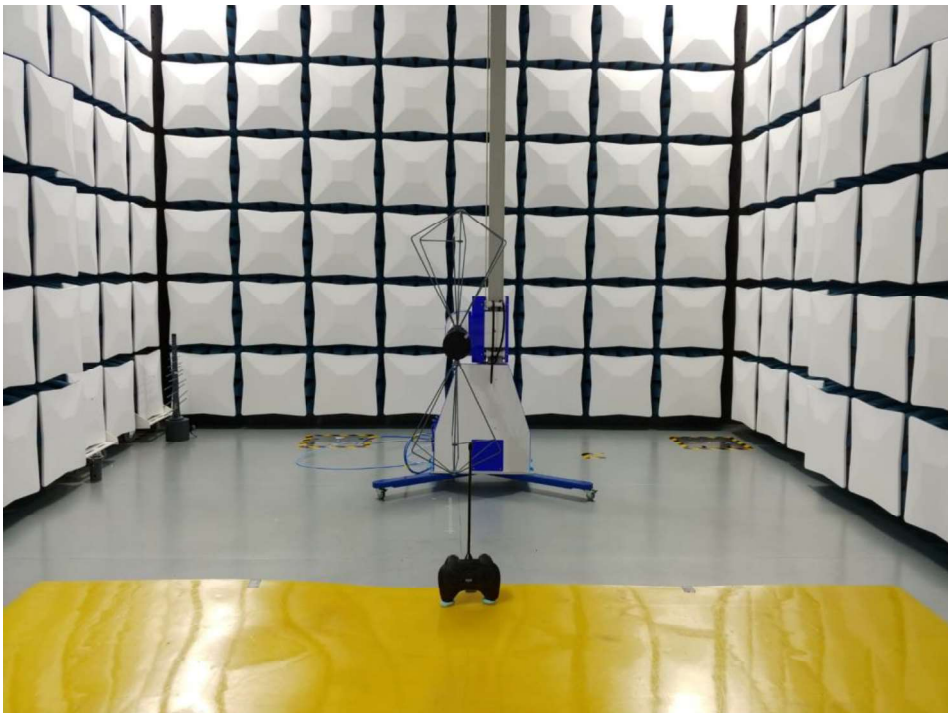

Produkte
Products

Appendix 2

Test Setup

www.tuv.com

Set-up of Radiation Emission below 30MHz

Set-up of Radiation Emission from 30 – 200MHz

www.tuv.com

Set-up of Radiation Emission from 200 – 1000MHz