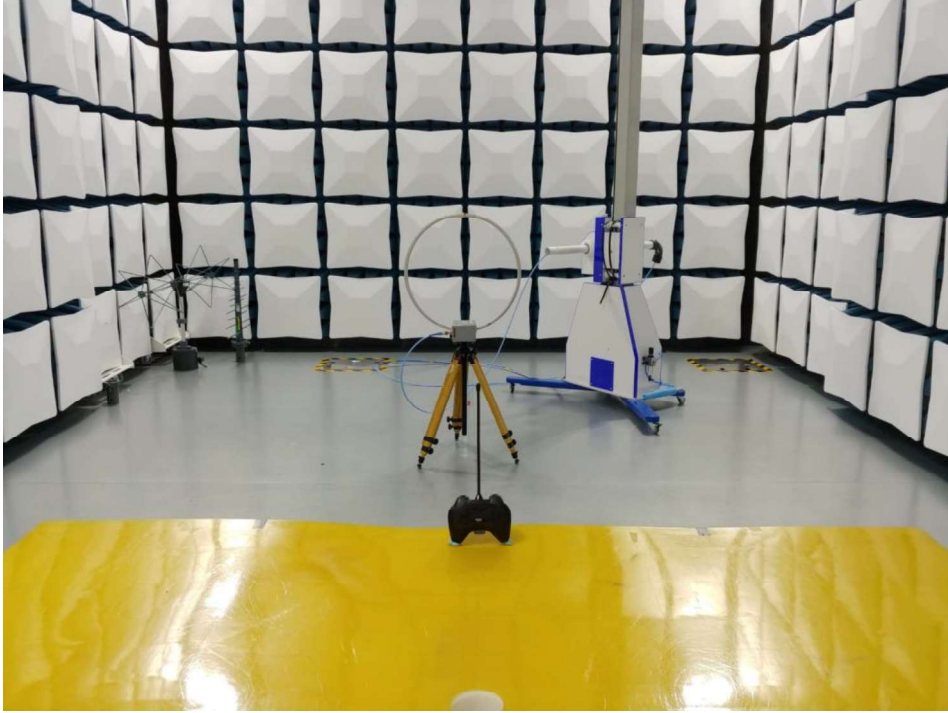

Produkte
Products

Appendix 2

Test Setup

www.tuv.com

Set-up of Radiation Emission below 30MHz

Set-up of Radiation Emission from 30 – 200MHz

www.tuv.com

Set-up of Radiation Emission from 200 – 1000MHz