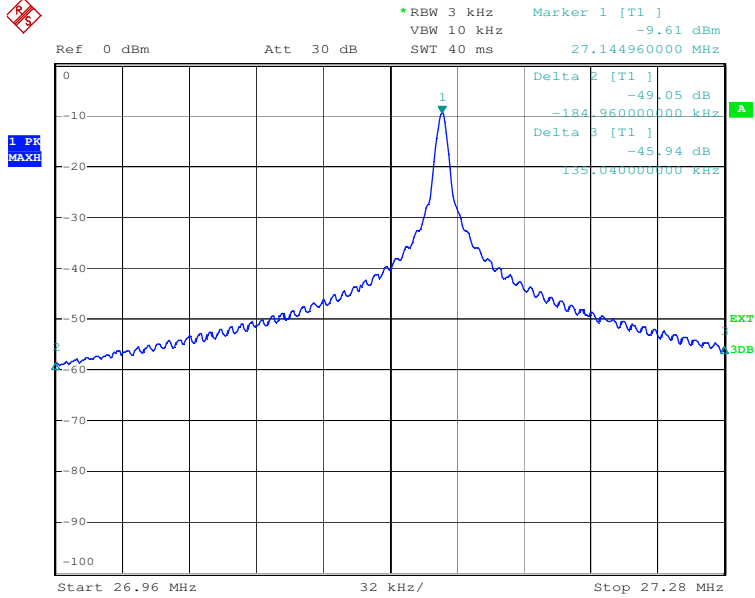

## Test Results

### Band-edgewidth

Tx frequency: 27.145MHz

Date: 12.JUL.2016 11:45:06

### 20dB Bandwidth

Tx frequency: 27.145MHz

Date: 12.JUL.2016 11:45:47