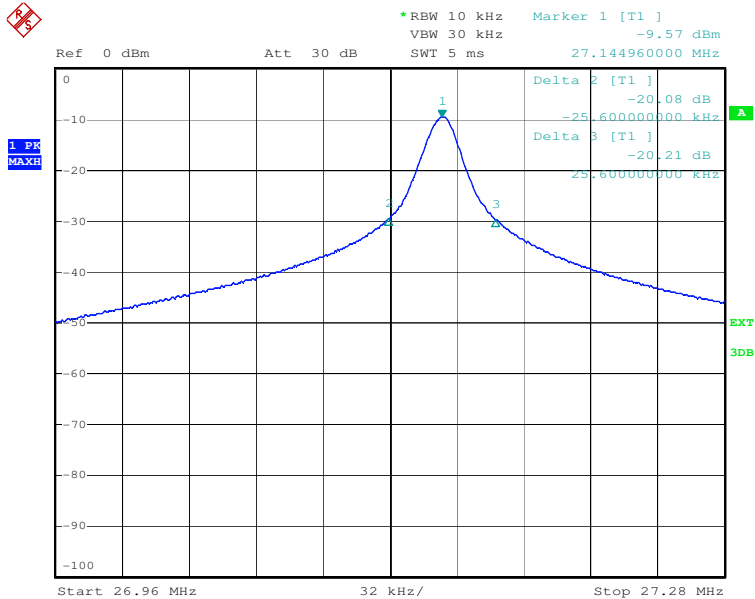

## Test Results

### Band-edgewidth

Tx frequency: 27.145MHz

Date: 12.JUL.2016 11:45:06

### 20dB Bandwidth

Tx frequency: 27.145MHz

Date: 12.JUL.2016 11:45:47