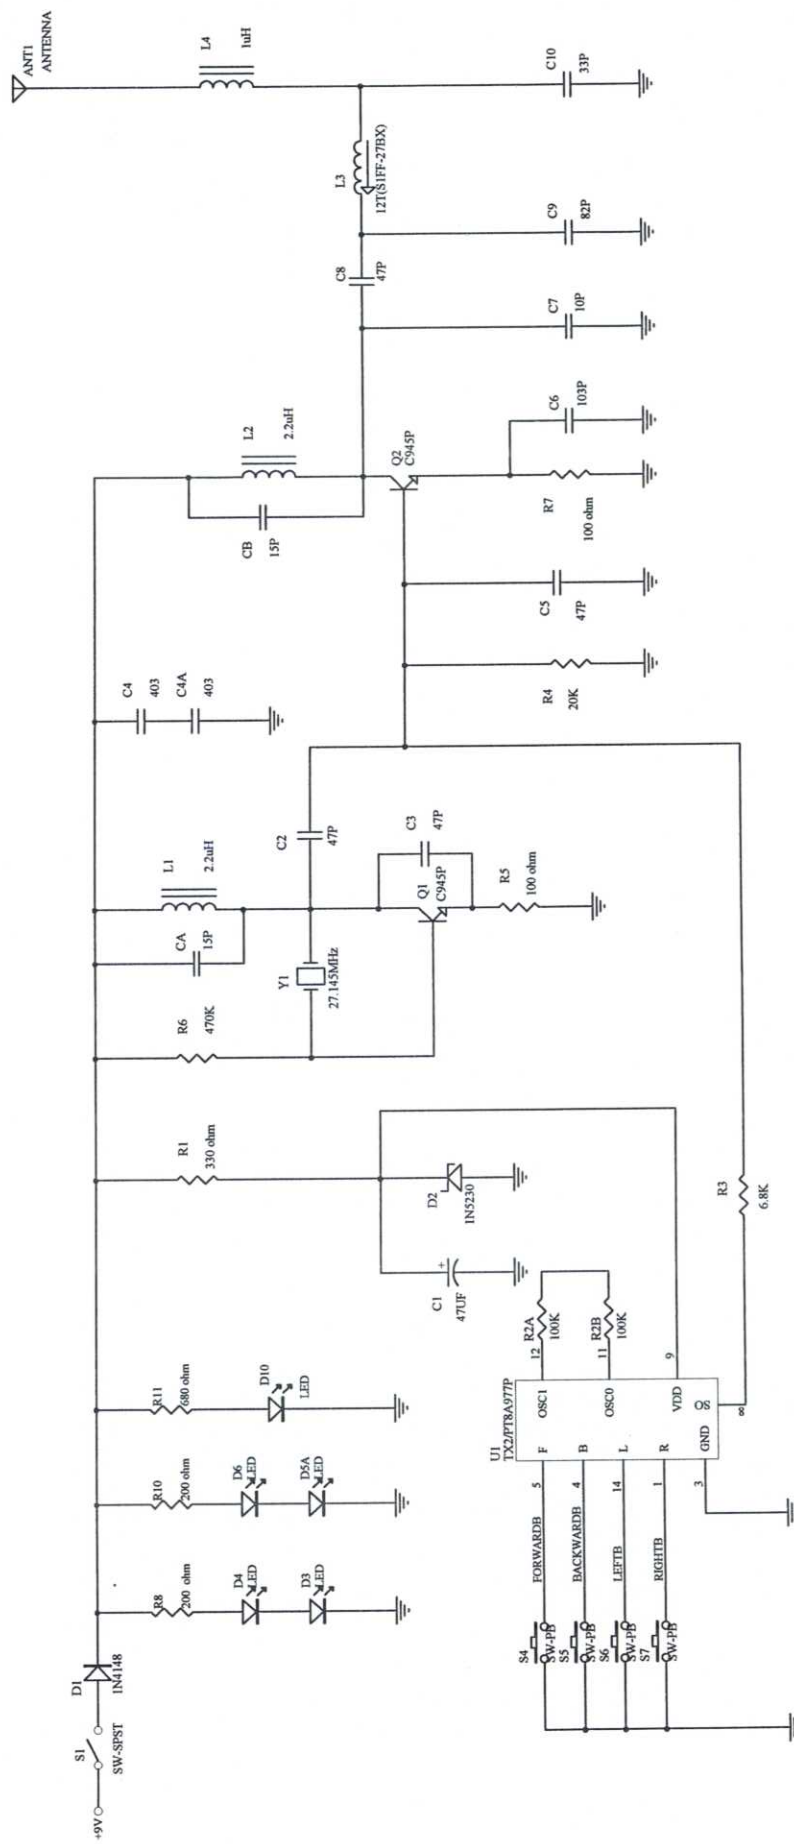

# TX5001 27.145MHz

Title		TX5001	
Size	Number	Revision	01
Overd B		Date:	25-Mar-2008
		File:	D:\1981.dbb
Sheet of		Drawn By: TANG YUAN SONG	

1 2 3 4 5 6

A B C D