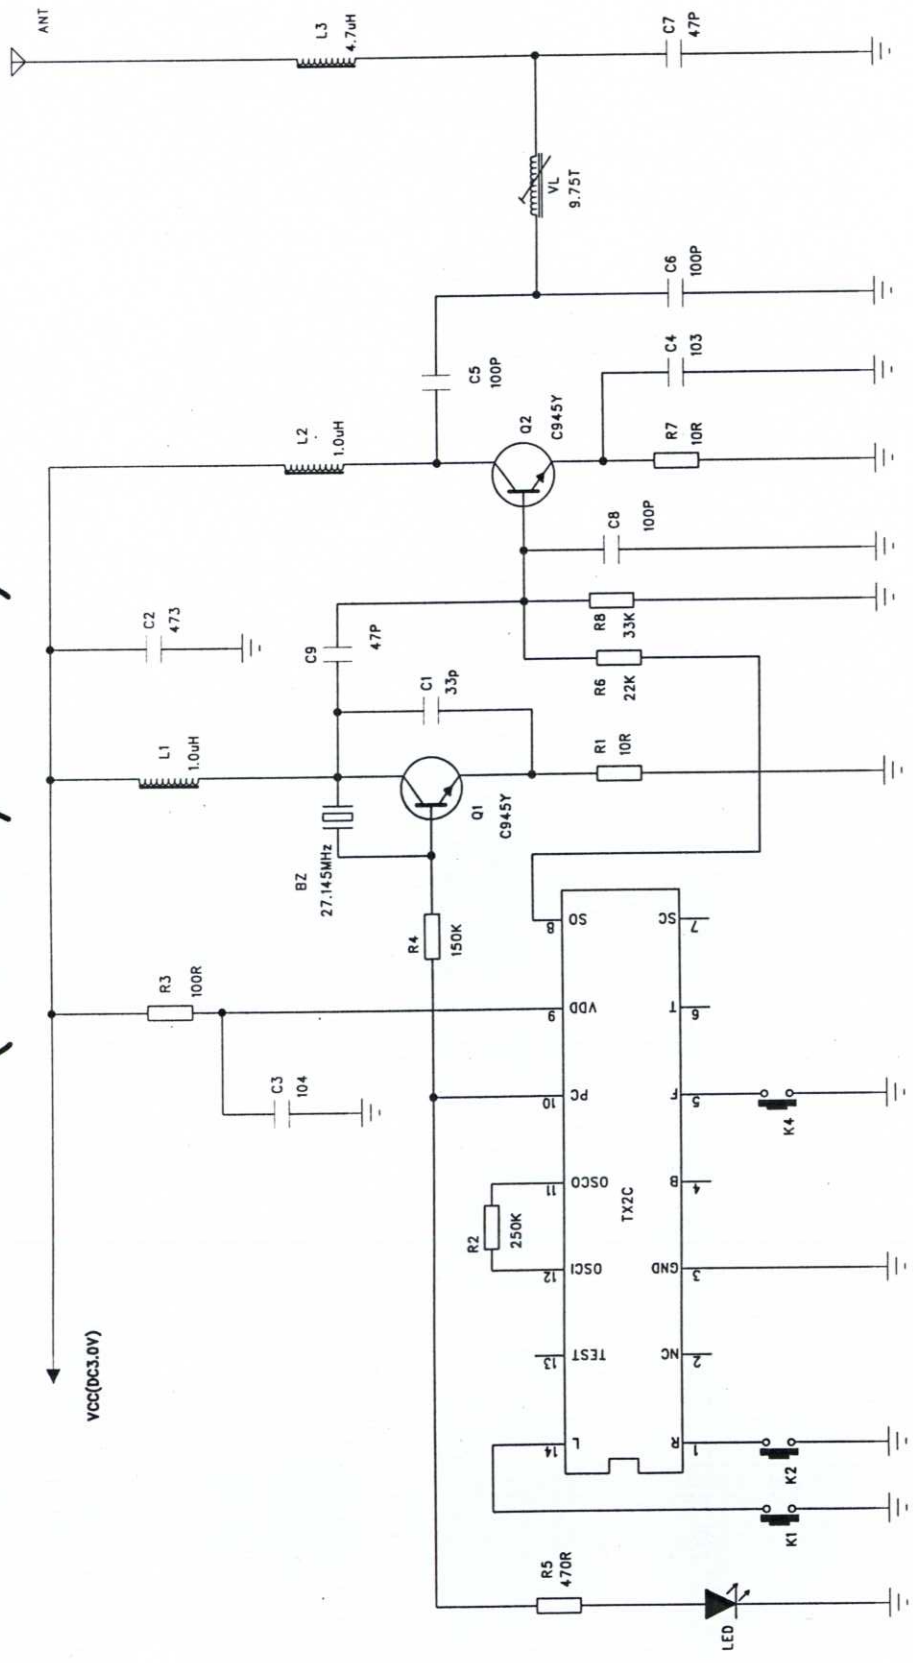

# T-20041 27MHz Transmitter Circuit Diagram (19797/19911)

COMPANY: MILLIFIELD			
TITLE: T-20041			
DRAWN:	DATED:	SIZE: A3	REV: 00
CHECKED:	DATED:		
DRAWING NO: MF-WI-2008-0008		SHEET: 1 OF 1	