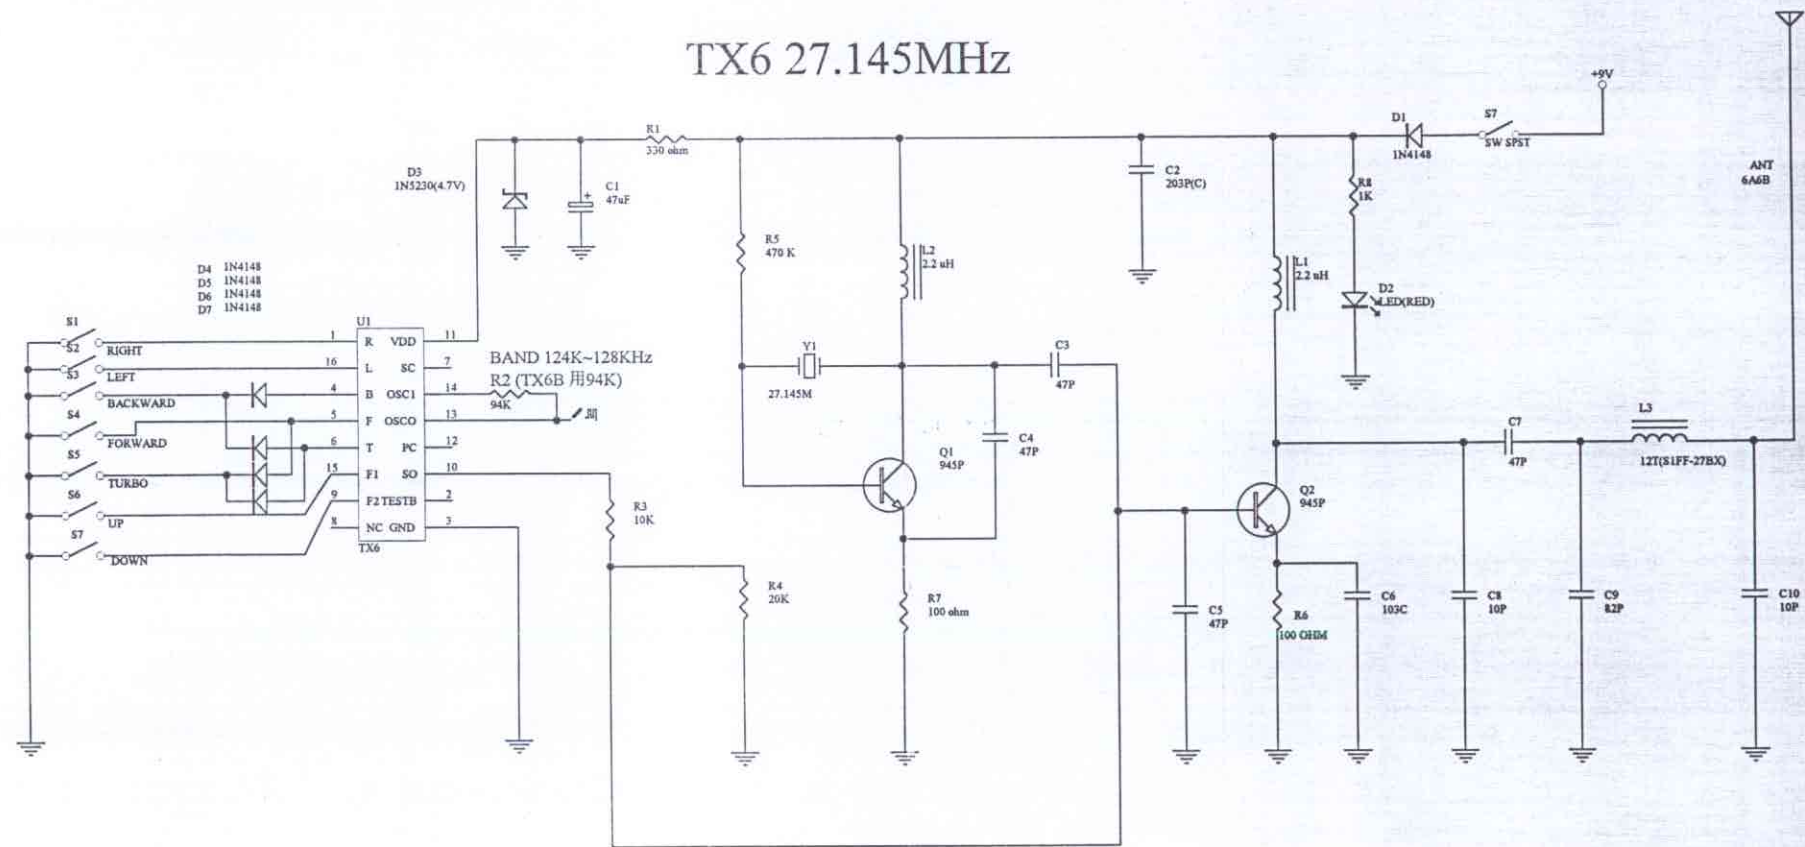

DOCUMENT FOR DZ1 CONTROLLER OF 1000 17701 16601 / 17701 / 16603 / 17703 [27MHz] 16603 17703 L040BR Modul 24025

TX6 27.145MHz

WAVECON ELECTRONICS LTD		
Title TX6.SCH		
Size	Number	Revision 01
Drawn By	Date: 29-Dec-2000	
File: G:\98\data\2001\17700\Frx627.DDB	Sheet of	Drawn By: TANG YUAN SONG