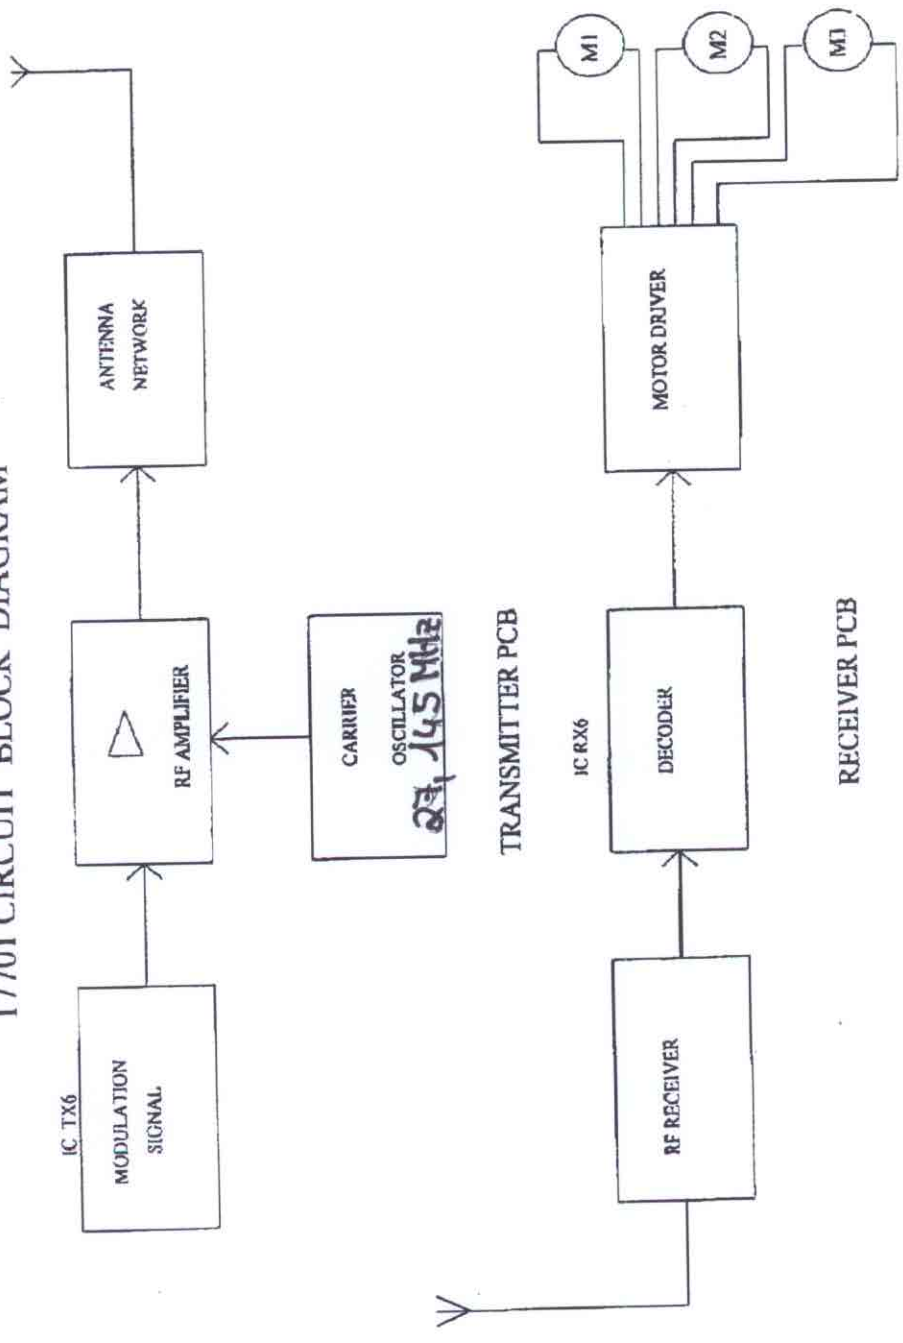

Model 27025

17701 CIRCUIT BLOCK DIAGRAM

Title	
Size	Number
A4	
Date	17-Apr-2003
File	C:\PRJ\17701\17701.D00
Sheet of 1	
Drawn by: TANG YUAN SING	